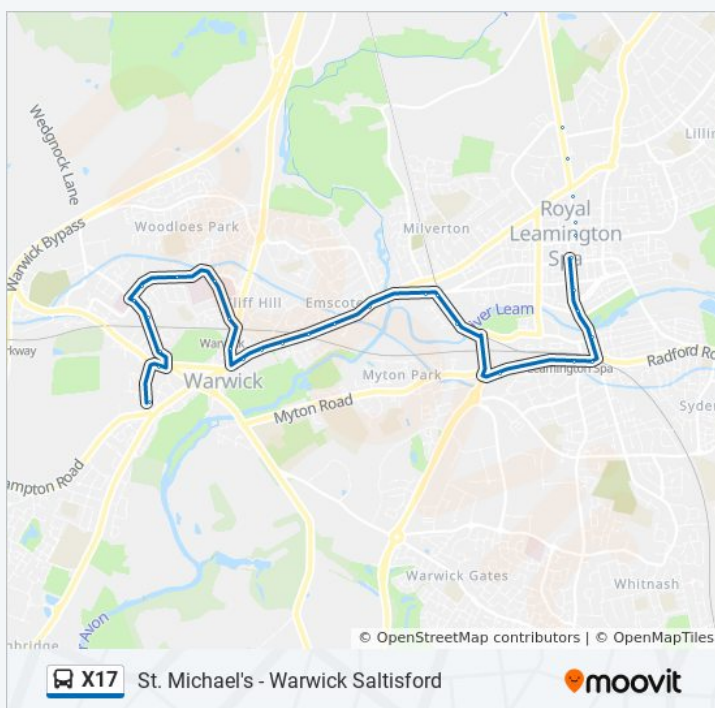

Direction: Leamington Spa

Stops: 48

Trip Duration: 41 min

Line Summary:

Earlsdon Avenue South
Park And Ride Car Park
Beechwood Avenue
Stoneleigh Ave
Kenpas Highway
Fletchamstead Highway
Spinney Path
Abberton Way
Gibbet Hill Rd
Cryfield Grange Rd
Crackley
Woodland Road
Common
Highland Road
Knowle Hill
Hidcote Road
Rawnsley Drive
Shops
Kenilworth School
Villiers Road
Herberts Lane
Spring Lane
Sports & Social Club
Church
Shops (Stand B)
Lion
Clarendon Road
St Johns Church
Ferndale Drive
Chesford Crossroads
Ramada Hotel
Lillington Avenue
Trinity Street

Transport Museum (Stop Hs1)

Coventry Baths

Gosford St (Stop Cu3)

Earl St (Stop Mp1)

Little Park St (Stop Sj1)

Quadrant (Stop By4)

Coventry

Rail Station Bridge (Stop Wr6)

X17 bus Time Schedule

Warwick Route Timetable:

Sunday	8:28 AM - 5:12 PM
Monday	5:55 AM - 8:20 PM
Tuesday	5:55 AM - 8:20 PM
Wednesday	5:55 AM - 8:20 PM
Thursday	5:55 AM - 8:20 PM
Friday	7:05 AM - 8:20 PM
Saturday	7:05 AM - 8:20 PM

X17 bus Info

Direction: Warwick

Stops: 75

Trip Duration: 80 min

Line Summary:

Knowle Hill

Hidcote Road

Rawnsley Drive