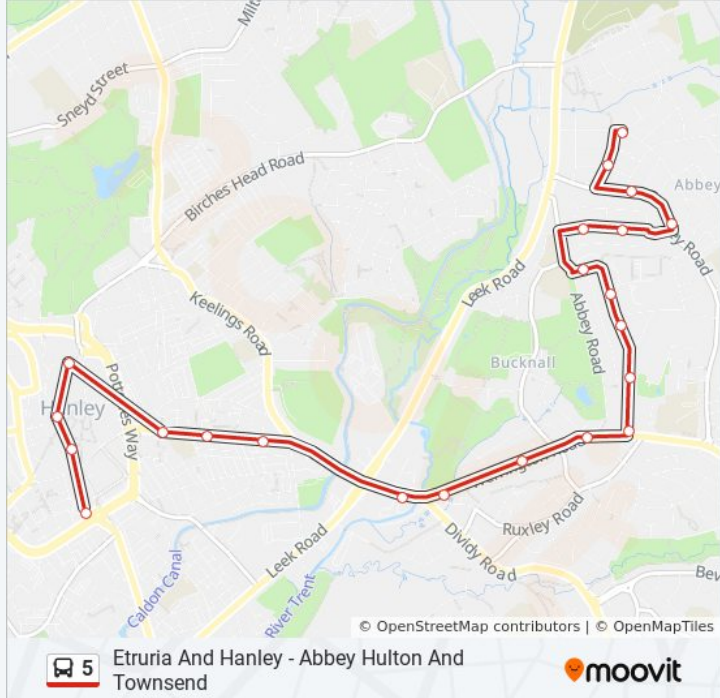

Use the Moovit App to find the closest 5 bus station near you and find out when is the next 5 bus arriving.

Direction: Abbey Hulton

19 stops

[VIEW LINE SCHEDULE](#)

Hanley
Stop O 1
St Ann Street
Somerset Road
Ivy House Road
New Finney Gardens
Trent Bridge
Northfleet Street
Central Avenue
Werrington Road
Bryant Road
Granville Road
Castle Grove
Abbey Court
Blakelow Road
Hulton Road
Birchfield Road
Elmcroft Road
Abbots Square

- Abbots Square
- Tranter Road
- Holehouse Road
- Whitehouse Road
- Hulton Road
- Blakelow Road
- Abbey Court
- Castle Grove
- Cliveden Road
- Bryant Road
- Werrington Road
- Central Avenue
- Winston Place
- Trent Bridge
- New Finney Gardens
- Somerset Road
- Wellington Road
- Potteries Way

5 bus Info

Direction: Hanley

Stops: 22

Trip Duration: 19 min

Line Summary:

Stop Q2
Stop S4
Stop S6
Hanley

5 bus time schedules and route maps are available in an offline PDF at moovitapp.com. Use the [Moovit App](#) to see live bus times, train schedule or subway schedule, and step-by-step directions for all public transit in West Midlands.