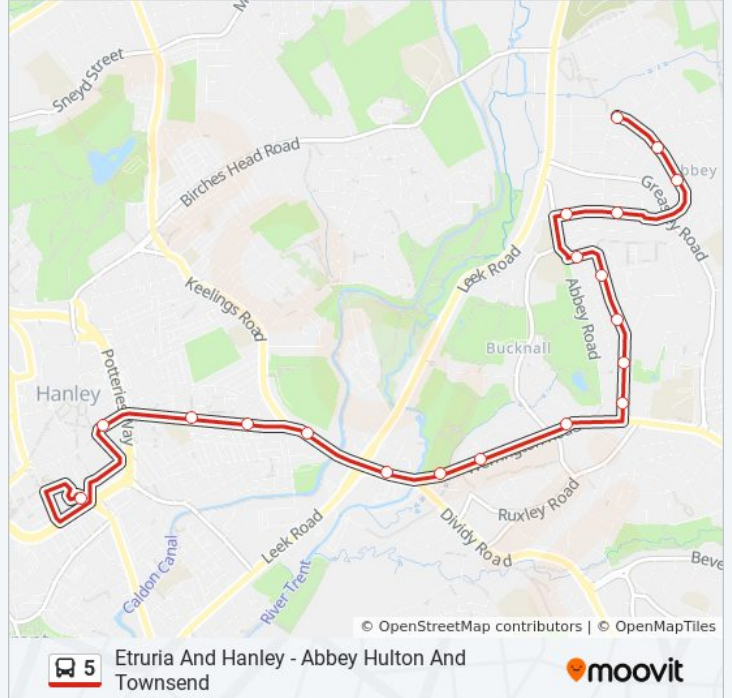

Use the Moovit App to find the closest 5 bus station near you and find out when is the next 5 bus arriving.

Direction: Abbey Hulton

19 stops

[VIEW LINE SCHEDULE](#)

Hanley
Stop O 1
St Ann Street
Somerset Road
Ivy House Road
New Finney Gardens
Trent Bridge
Northfleet Street
Central Avenue
Werrington Road
Bryant Road
Granville Road
Castle Grove
Abbey Court
Blakelow Road
Hulton Road
Birchfield Road
Elmcroft Road
Abbots Square

5 bus Info

Direction: Abbey Hulton

Stops: 19

Trip Duration: 17 min

Line Summary:

Direction: Hanley

22 stops

[VIEW LINE SCHEDULE](#)

- Abbots Square
- Tranter Road
- Holehouse Road
- Whitehouse Road
- Hulton Road
- Blakelow Road
- Abbey Court
- Castle Grove
- Cliveden Road
- Bryant Road
- Werrington Road
- Central Avenue
- Winston Place
- Trent Bridge
- New Finney Gardens
- Somerset Road
- Wellington Road
- Potteries Way

5 bus Info

Direction: Hanley

Stops: 22

Trip Duration: 19 min

Line Summary:

Stop Q2
Stop S4
Stop S6
Hanley

5 bus time schedules and route maps are available in an offline PDF at moovitapp.com. Use the [Moovit App](#) to see live bus times, train schedule or subway schedule, and step-by-step directions for all public transit in West Midlands.