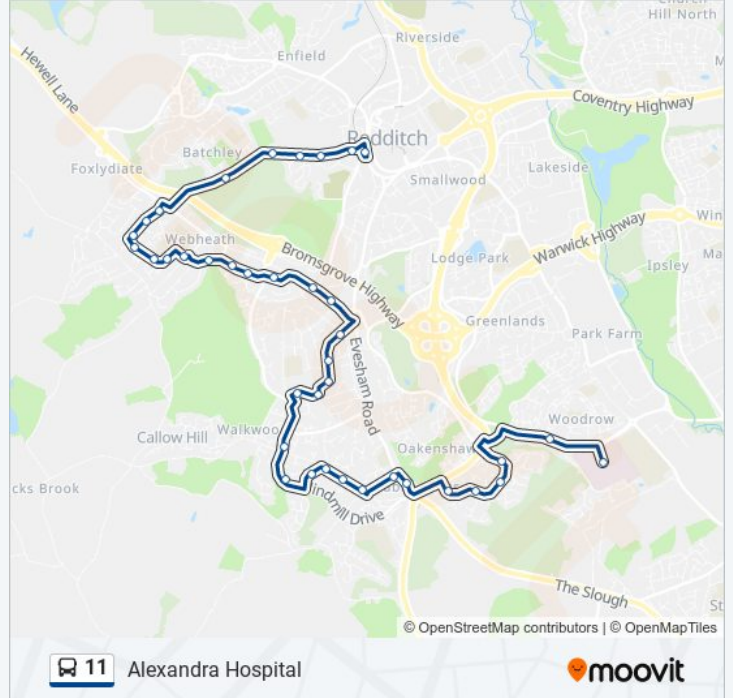

### Direction: Alexandra Hospital

38 stops

[VIEW LINE SCHEDULE](#)

- Redditch
- Britten Street
- Football Club
- Queen's Head Inn
- Rugby Club
- Woodland Road
- Tynsall Avenue
- Hennals Ave
- Sydnall Close
- Springvale Road
- Neighbrook Close
- Sheltwood Close
- Webheath First School
- Coleford Close
- Fenwick Close
- Great Barn Lane
- Middle Piece Drive
- Rectory Road
- Stonehouse Close
- The Meadway
- Byron Road
- Mason Road

### 11 bus Info

**Direction:** Alexandra Hospital

**Stops:** 38

**Trip Duration:** 26 min

**Line Summary:**

Longfellow Close  
 Longfellow Close  
 Windmill Drive  
 Hunt End Lane  
 Avonbank Close  
 Boultons Lane  
 Little Acre  
 Wychwood Drive  
 Littlewoods  
 Crabbs Cross  
 Welford Close  
 Rockford Close  
 Newton Close  
 Kempford Close  
 Nine Days Lane  
 Alexandra Hospital

**Direction: Redditch**

38 stops

[VIEW LINE SCHEDULE](#)

Washford Mill  
 Pipers Road  
 Alexandra Hospital  
 Nine Days Lane  
 Kempford Close  
 Newton Close  
 Rockford Close  
 Welford Close  
 Crabbs Cross  
 Littlewoods  
 Wychwood Drive  
 Little Acre  
 Boultons Lane

### 11 bus Info

**Direction:** Washford

**Stops:** 40

**Trip Duration:** 29 min

**Line Summary:**

Alexandra Hospital

Pipers Road

Washford Mill