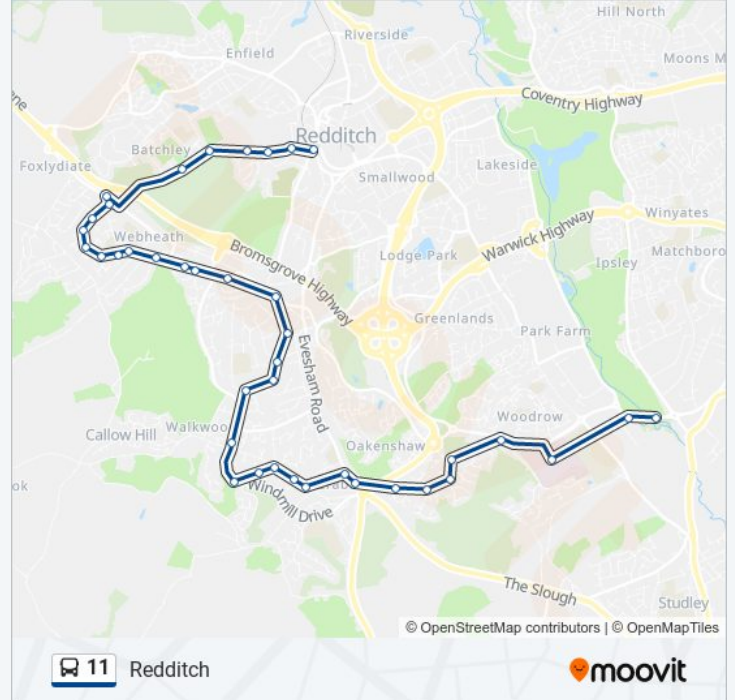

### Direction: Alexandra Hospital

38 stops

[VIEW LINE SCHEDULE](#)

- Redditch
- Britten Street
- Football Club
- Queen's Head Inn
- Rugby Club
- Woodland Road
- Tynsall Avenue
- Hennals Ave
- Sydnall Close
- Springvale Road
- Neighbrook Close
- Sheltwood Close
- Webheath First School
- Coleford Close
- Fenwick Close
- Great Barn Lane
- Middle Piece Drive
- Rectory Road
- Stonehouse Close
- The Meadway
- Byron Road
- Mason Road

**Direction: Redditch**

38 stops

[VIEW LINE SCHEDULE](#)

Washford Mill  
 Pipers Road  
 Alexandra Hospital  
 Nine Days Lane  
 Kempford Close  
 Newton Close  
 Rockford Close  
 Welford Close  
 Crabbs Cross  
 Littlewoods  
 Wychwood Drive  
 Little Acre  
 Boultons Lane

Woodland Road

Rugby Club

Queen's Head Inn

Football Club

Britten Street

Redditch

**Direction: Washford**

40 stops

### 11 bus Info

**Direction:** Washford

**Stops:** 40

**Trip Duration:** 29 min

**Line Summary:**

Alexandra Hospital

Pipers Road

Washford Mill