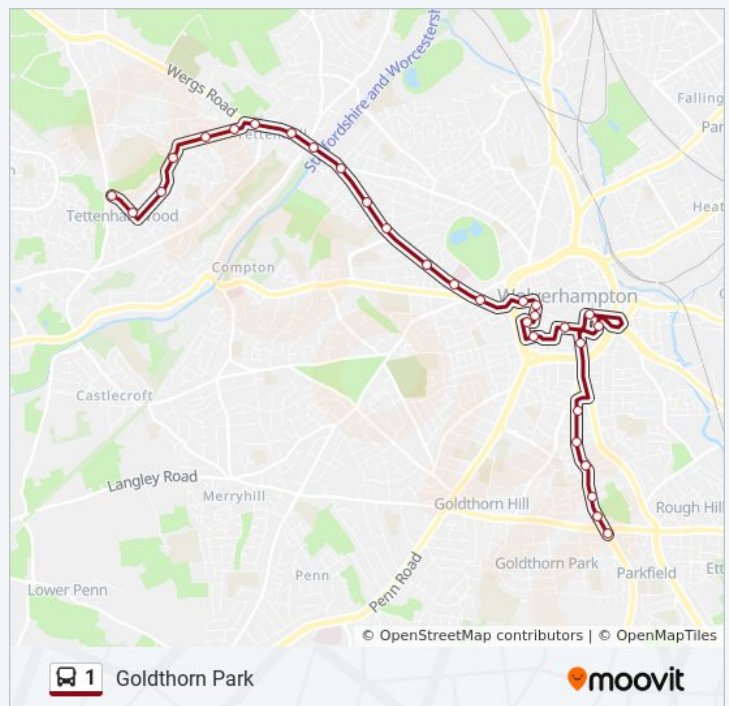

**1 bus Info**

**Direction:** Goldthorn Park

**Stops:** 28

**Trip Duration:** 37 min

**Line Summary:**

## Direction: Tettenhall Wood

54 stops

[VIEW LINE SCHEDULE](#)

Evolve Campus (Stop Dy5)

Stone Street

Gads Lane

Charlton St

Grange Rd