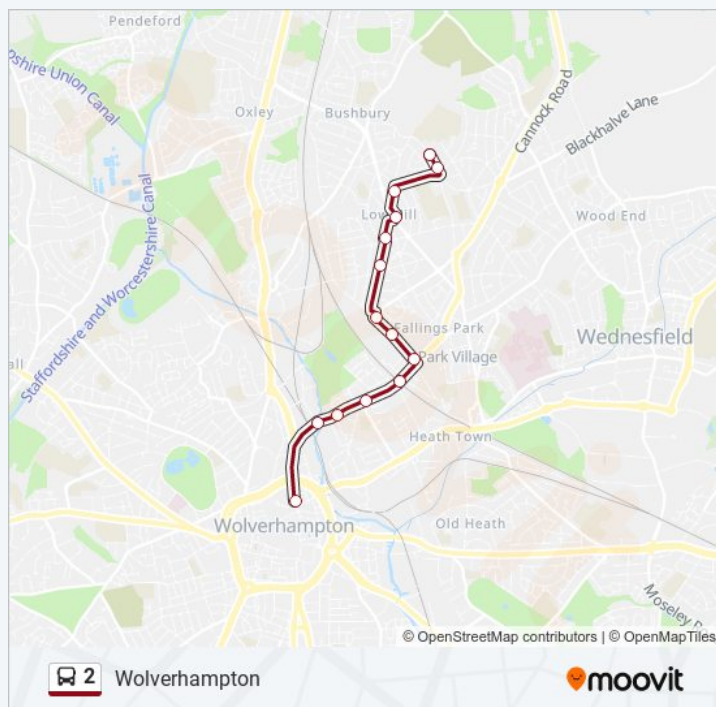

Railway Bridge

Nine Elms Lane

Badger Drive

Cross St North

University Of Wolverhampton (Stop Ad)

Trip Duration: 13 min
Line Summary:

2 bus time schedules and route maps are available in an offline PDF at moovitapp.com. Use the [Moovit App](#) to see live bus times, train schedule or subway schedule, and step-by-step directions for all public transit in West Midlands.

[About Moovit](#) • [MaaS Solutions](#) • [Supported Countries](#) • [Mooviter Community](#)

© 2024 Moovit - All Rights Reserved

Check Live Arrival Times