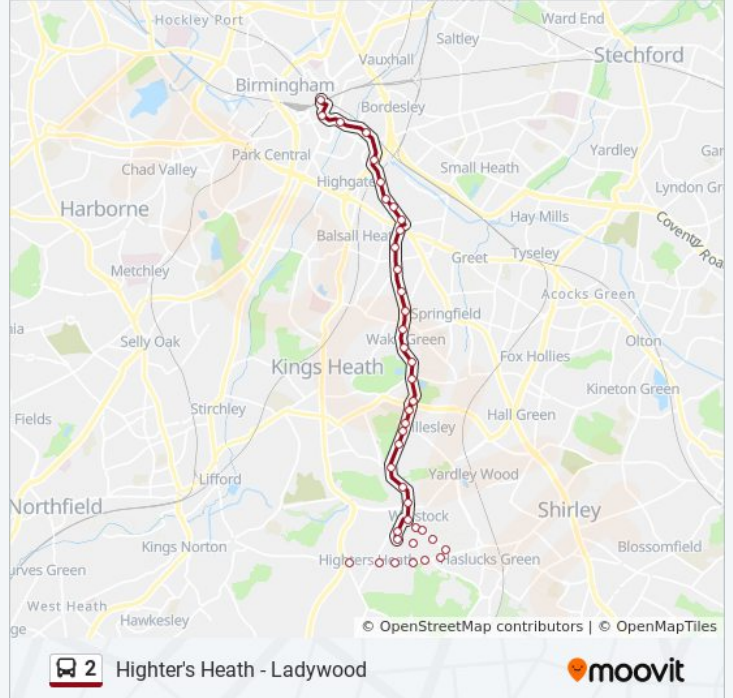

2 bus Info

Direction: Birmingham

Stops: 39

Trip Duration: 41 min

Line Summary:

Linkswood Close

St Agnes Road

Wake Green Rd

Auckland Rd

Ravenhurst St

Adderley St

Birmingham Coach Station (Stop Ds5)

Park St (Stop Mk6)

Moor St Station (Stop Ms4)

Direction: Maypole

41 stops

[VIEW LINE SCHEDULE](#)

Moor St Station (Stop Ms4)

Allison St (Stop Ds2)

Birmingham Coach Station (Stop Ds3)

Adderley St

Trinity Terrace

Ravenhurst St

Auckland Rd