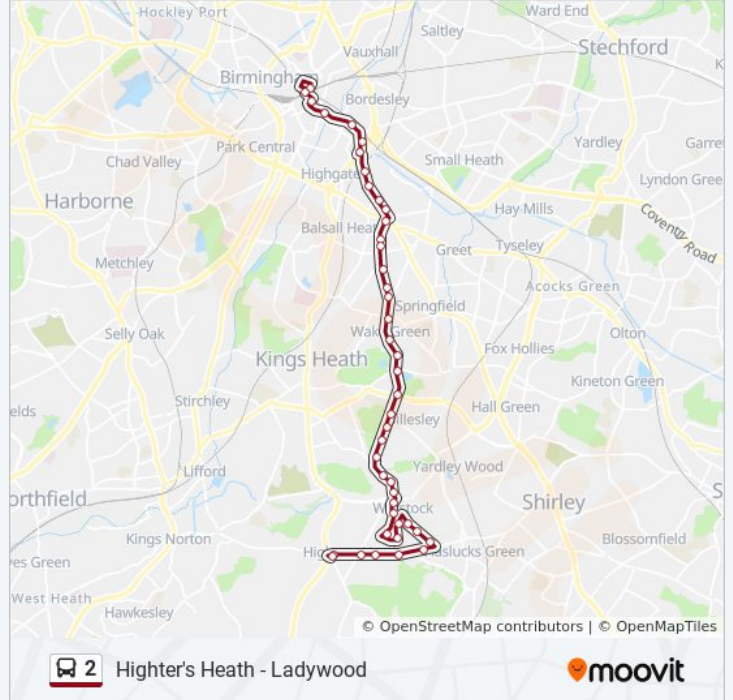

Greenslade Rd

Oxhill Rd

Peterbrook Road

Prince Of Wales

Servite Court

Aldbury Rd

Denholme Grove

Norlan Drive

Manningford Rd

Maypole Shops

Direction: Solihull Lodge

34 stops

[VIEW LINE SCHEDULE](#)

2 bus Time Schedule

Solihull Lodge Route Timetable:

Sunday

00:05 - 23:25

Moor St Station (Stop Ms4)

Allison St (Stop Ds2)

Birmingham Coach Station (Stop Ds3)

Adderley St

Trinity Terrace

Ravenhurst St

Auckland Rd

Stops: 34

Trip Duration: 30 min

Line Summary:

 [2 bus Line Map](#)

Oxhill Rd

Direction: Warstock

5 stops

[VIEW LINE SCHEDULE](#)