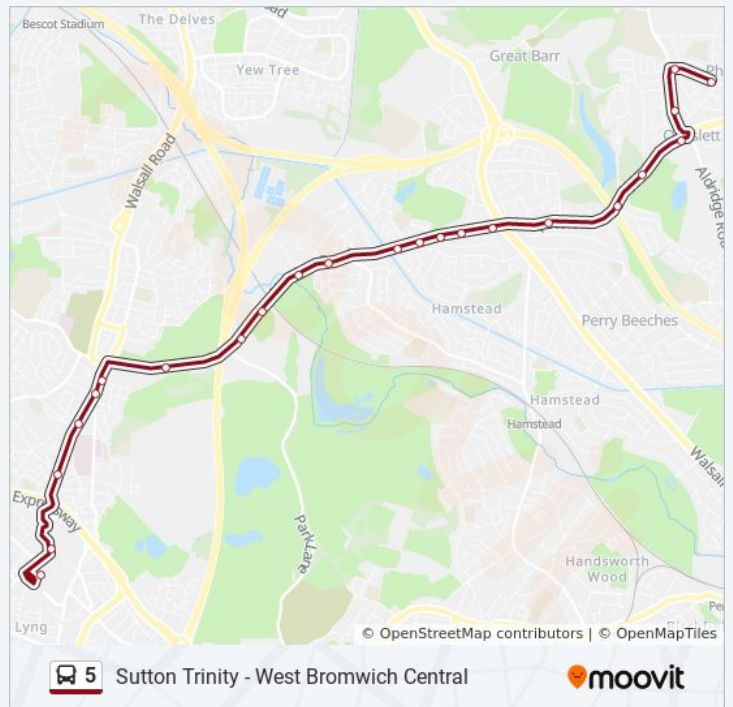

Thursday	05:28 - 23:39
Friday	05:28 - 23:39
Saturday	05:28 - 23:39

5 bus Info

Direction: West Bromwich

Stops: 44

Trip Duration: 48 min

Line Summary:

Wigmore Lane

M5 Motorway

Dartmouth Golf Course

Church Vale

Stanway Rd

Sandwell Hospital (Stop Se)

Hargate Arms

New St

West Bromwich

5 bus time schedules and route maps are available in an offline PDF at moovitapp.com. Use the [Moovit App](#) to see live bus times, train schedule or subway schedule, and step-by-step directions for all public transit in West Midlands.