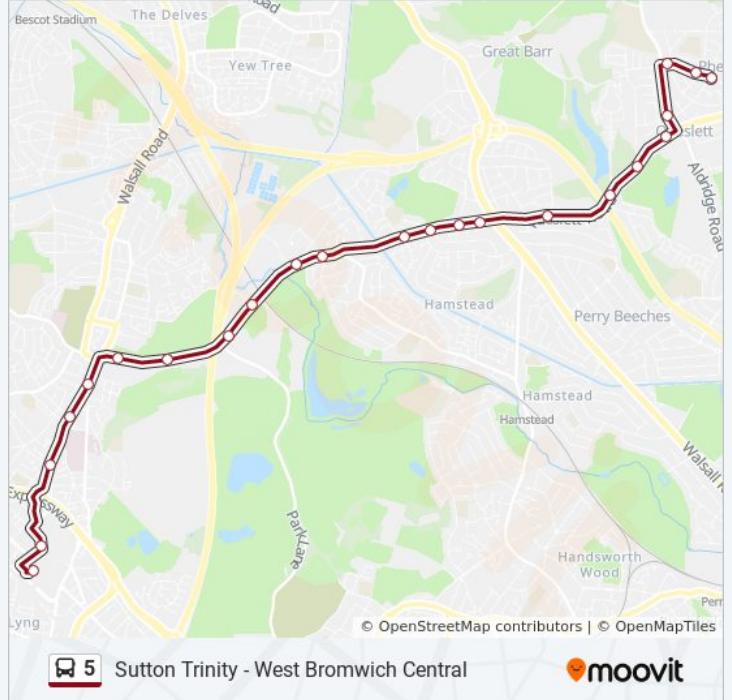

23 stops

[VIEW LINE SCHEDULE](#)

West Bromwich

New St

Hargate Arms

Sandwell Hospital (Stop Sf)

Church Vale

Hollyhedge Rd

Direction: Pheasey

Stops: 23

Trip Duration: 19 min

Line Summary:

Old Horns Crescent
 Moreton Ave
 Morland Rd
 Pheasey Church
 Collingwood Centre

Direction: Sutton Coldfield

45 stops

[VIEW LINE SCHEDULE](#)

West Bromwich
 New St
 Hargate Arms
 Sandwell Hospital (Stop Sf)
 Church Vale
 Hollyhedge Rd
 Dartmouth Golf Course
 M5 Motorway
 Wigmore Lane
 Ray Hall Lane
 Bowstoke Rd
 High Beeches
 Red House Park
 Pages Lane
 Bromford Walk (Stop Gg)
 Whitecrest
 Nether Hall
 Holly Wood

Thursday	05:28 - 23:39
Friday	05:28 - 23:39
Saturday	05:28 - 23:39

5 bus Info

Direction: West Bromwich

Stops: 44

Trip Duration: 48 min

Line Summary:

Wigmore Lane

M5 Motorway