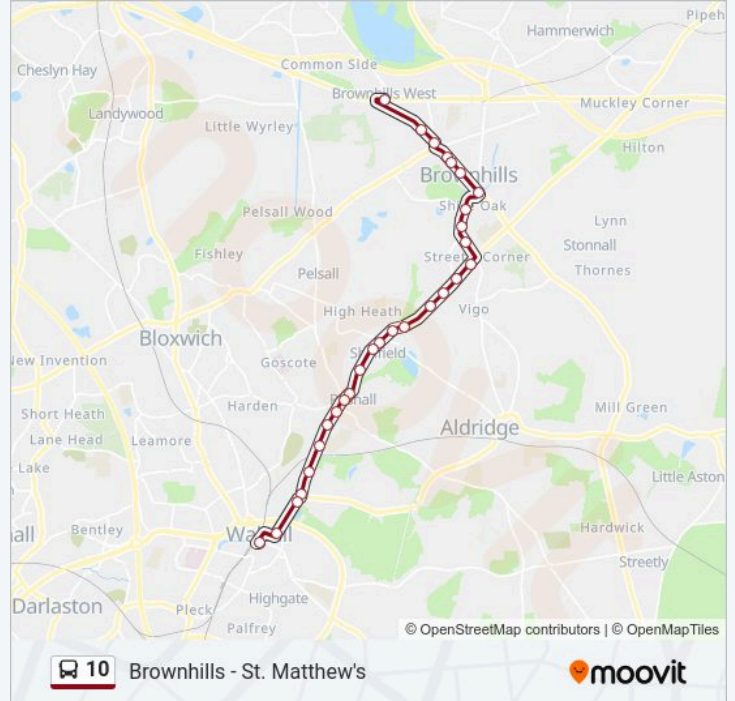

Robson Close

Anchor Bridge

Warren Place

Brickiln St

Raven's Court

The Park View Centre

Coppice Lane

Rising Sun Island

Direction: Ogley Hay

8 stops

[VIEW LINE SCHEDULE](#)

Rising Sun Island

Hednesford Rd

Howdle's Lane

Newtown Bridge

Freeth Rd

Ogley Rd

Brownhills Memorial Hall

Great Charles St

10 bus Time Schedule

Ogley Hay Route Timetable:

Sunday	17:50
Monday	18:39 - 20:50
Tuesday	18:39 - 20:50
Wednesday	18:39 - 20:50
Thursday	18:39 - 20:50
Friday	18:39 - 20:50
Saturday	20:47

10 bus Info

Direction: Ogley Hay

Stops: 8

Trip Duration: 7 min

Line Summary: