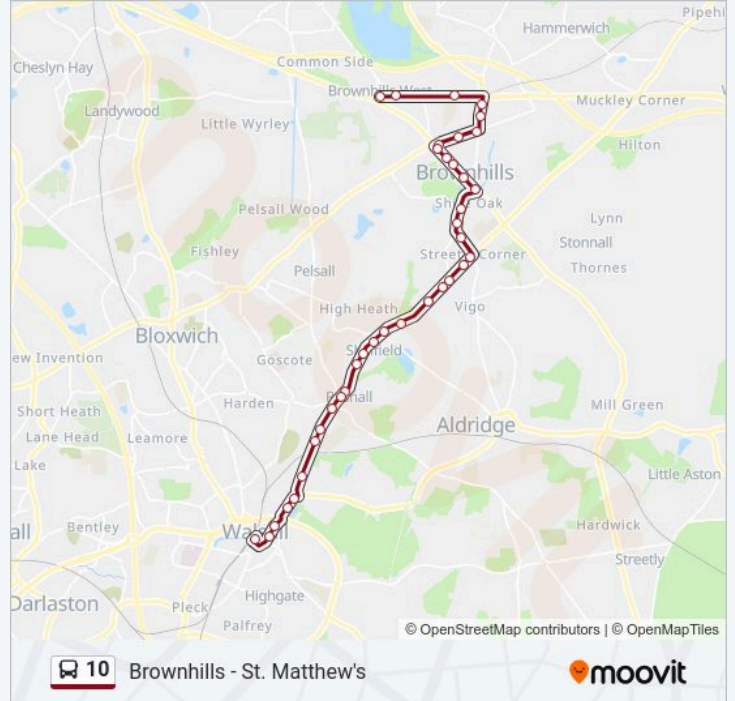

10 bus Info

Direction: Brownhills West

Stops: 29

Trip Duration: 27 min

Line Summary:

Robson Close

Anchor Bridge

Warren Place

Stops: 8

Trip Duration: 7 min

Line Summary:

Direction: Walsall

37 stops

[VIEW LINE SCHEDULE](#)

- Rising Sun Island
- Hednesford Rd
- Howdle's Lane
- Newtown Bridge
- Freeth Rd
- Ogley Rd
- Brownhills Memorial Hall
- Great Charles St
- Raven's Court
- Brickiln St
- Silver St
- Warren Place
- Anchor Bridge
- Robson Close
- Brownhills Business Park
- Occupation Rd
- Oak Park
- The Royal Exchange

10 bus Time Schedule

Walsall Route Timetable:

Sunday	08:50 - 23:20
Monday	04:53 - 23:20
Tuesday	04:53 - 23:20
Wednesday	04:53 - 23:20
Thursday	04:53 - 23:20
Friday	04:53 - 23:20
Saturday	05:25 - 23:20

10 bus Info

Direction: Walsall

Stops: 37

Trip Duration: 34 min

Line Summary:

St John's Church
St John's Close
Boatmans Lane
Jockey Fields
Hayling Court
The Drive
Somerfield Close
Coalheath Lane
Rosedene Close
Rushall Medical Centre
Station Rd
Cartbridge Lane
Ladypool Close
Cartbridge Lane South
Victoria Terrace
Hatherton Lake
Watmos Homes
Walsall Town Hall (Stop Wf)
Walsall