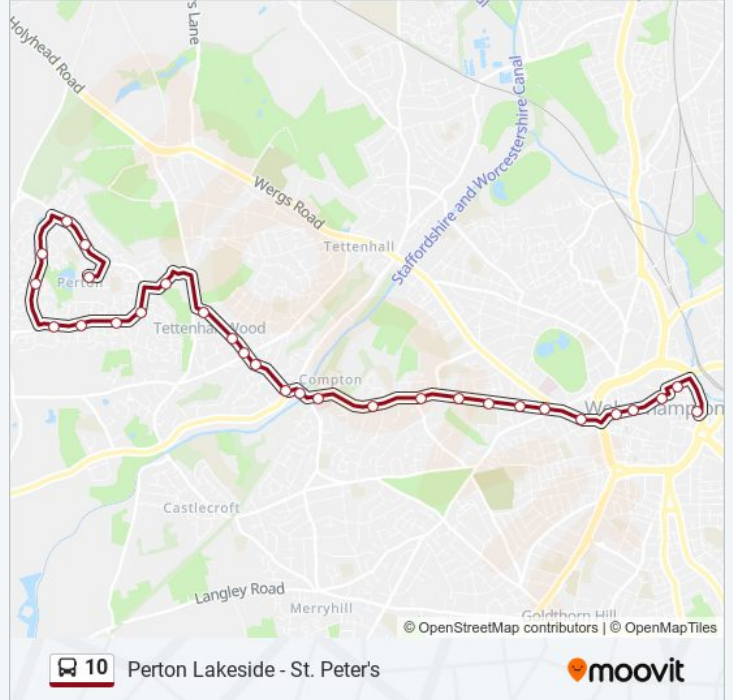

Direction: Perton

29 stops

[VIEW LINE SCHEDULE](#)

- Wolverhampton Bus Station (Stand H)
- Thornley St (Stop Av)
- Art Gallery (Stop Bc)
- Red Lion St (Stop Bd)
- Fold St Car Park (Stop Bg)
- St Marks Church
- Merridale Rd
- Hartley St
- Wolverhampton Grammar School
- Marchant Rd
- Avenue Rd
- Adult Education Centre
- Alpine Way
- Compton Square
- Bramstead Ave
- Grove Lane
- Tettenhall Wood Institute
- Woodland Avenue
- Penk Rise
- Turner Grove
- Rydal Drive
- Richmond Drive

Direction: Perton

Stops: 29

Trip Duration: 22 min

Line Summary:

Severn Drive
 Edge Hill Drive
 Leasowe Drive
 Shackleton Drive
 Stephenson Drive
 Offas Drive
 Sainsbury's Store

Direction: Wolverhampton

30 stops

[VIEW LINE SCHEDULE](#)

Sainsbury's Store
 Offas Drive
 Stephenson Drive
 Shackleton Drive
 Leasowe Drive
 Edge Hill Drive
 Severn Drive
 Richmond Drive
 Rydal Drive
 Turner Grove
 Penk Rise
 The Crescent
 Tetterhall Wood Institute
 Grove Lane
 Bramstead Ave
 Compton Square
 Alpine Way
 Adult Education Centre

10 bus Info

Direction: Wolverhampton

Stops: 30

Trip Duration: 24 min

Line Summary:

Avenue Rd

Marchant Rd

Wolverhampton Grammar School