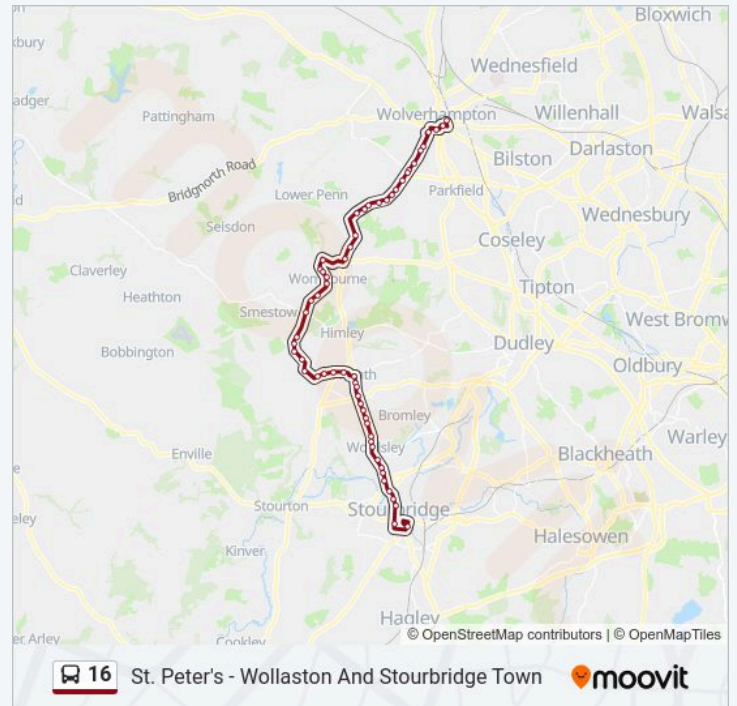

Mill Race Lane

Stourbridge Interchange (Stand C)

Direction: Wolverhampton

57 stops

[VIEW LINE SCHEDULE](#)

Stourbridge Interchange (Stand C)

Stourbridge Ring Rd

Amblecote Church

Stamford St

Collis St

Brettell Lane

Junction Rd

Brook St

16 bus Time Schedule

Wolverhampton Route Timetable:

Sunday	00:00 - 23:00
Monday	00:00 - 23:00
Tuesday	00:00 - 23:00
Wednesday	00:00 - 23:00
Thursday	00:00 - 23:00
Friday	00:00 - 23:00
Saturday	00:00 - 23:00

16 bus Info

Brierley Hill Rd
Blandford Drive
Rectory St
Auckland Rd
Bromley Lane
Glynne Ave
Greenfields Rd
Park St
Kingswinford Cross
Back Rd
Dubarry Ave
Moss Grove
New St
Blaze Park
Blaze Park Terminus
Swindon Rd
Hinksford Arms Ph
Hinksford View
High Street
Manor Drive
Albert Drive
Bridgnorth Road
Sytch Lane
Redhill Avenue
Walk Lane
Church Road
The New Inn
Bullmeadow Lane
Meadow Lane
Billy Buns Lane
Withymere Lane
Miller And Carter Ph

Direction: Wolverhampton

Stops: 57

Trip Duration: 53 min

Line Summary:

Springhill Lane

The Hollybush

White Gates

Church Hill