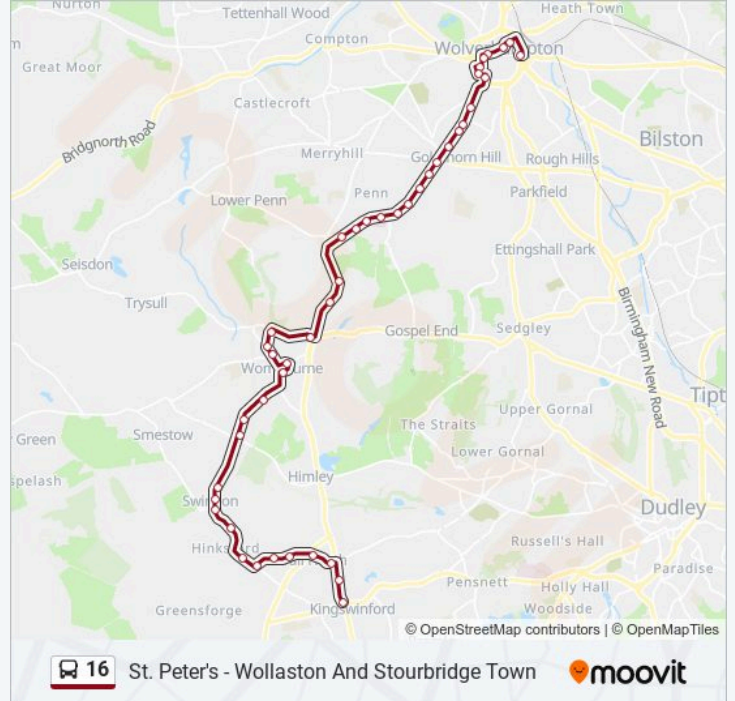

Stops: 44

Trip Duration: 35 min

Line Summary:

Miller And Carter Ph

Withymere Lane

Smallbrook Lane

Meadow Lane

Bullmeadow Lane

High Street

Hinksford View

Hinksford Arms Ph

Swindon Rd

Blaze Park Terminus

Blaze Park

New St

Moss Grove

Back Rd

Kingswinford Cross

Direction: Stourbridge

59 stops

[VIEW LINE SCHEDULE](#)

Wolverhampton

Thornley St (Stop Av)

Art Gallery (Stop Bb)

Direction: Wolverhampton

Stops: 57

Trip Duration: 53 min

Line Summary:

Springhill Lane

The Hollybush

White Gates

Church Hill