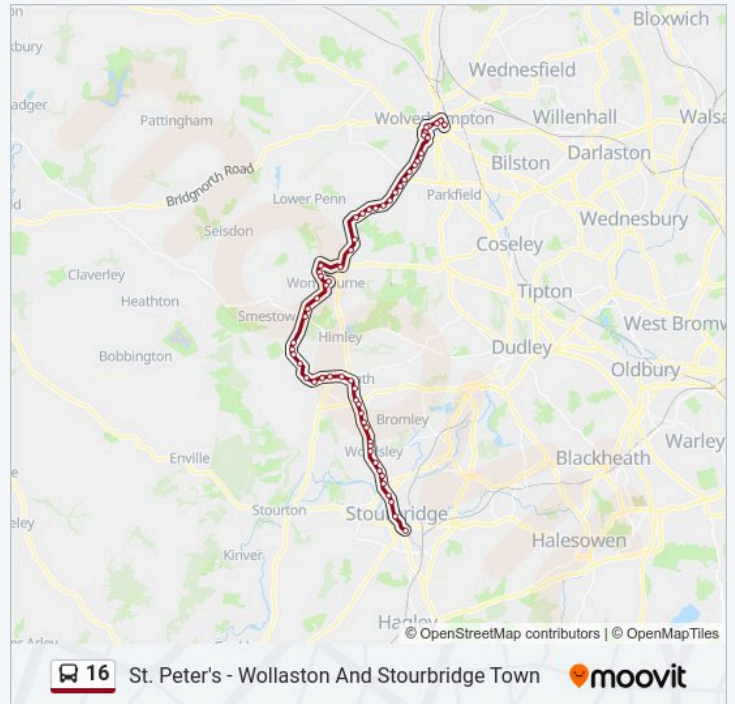

School St (Stop Cm)
Church Street (Stop Cj)
Lea Rd
Marston Road
Goldthorn Rd
Stubbs Rd
Goldthorn Hill
Mount Rd
Muchall Rd
Pennhouse Avenue
Manor Rd
Church Hill
White Gates
The Hollybush
Springhill Lane
Miller And Carter Ph
Withymere Lane
Smallbrook Lane
Meadow Lane
Bullmeadow Lane
The New Inn
St. Benedict's Church
Maypole Street
Redhill Avenue
Sytch Lane
Bridgnorth Road
Albert Drive
Manor Drive
High Street
Hinksford View
Hinksford Arms Ph
Swindon Rd

16 bus Info

Direction: Stourbridge

Stops: 59

Trip Duration: 56 min

Line Summary:

Blaze Park Terminus

Blaze Park

New St

Mill Race Lane

Stourbridge Interchange (Stand C)

Direction: Wolverhampton

57 stops

[VIEW LINE SCHEDULE](#)

Stourbridge Interchange (Stand C)

Stourbridge Ring Rd

Amblecote Church

Direction: Wolverhampton

Stops: 57

Trip Duration: 53 min

Line Summary:

Springhill Lane

The Hollybush

White Gates

Church Hill