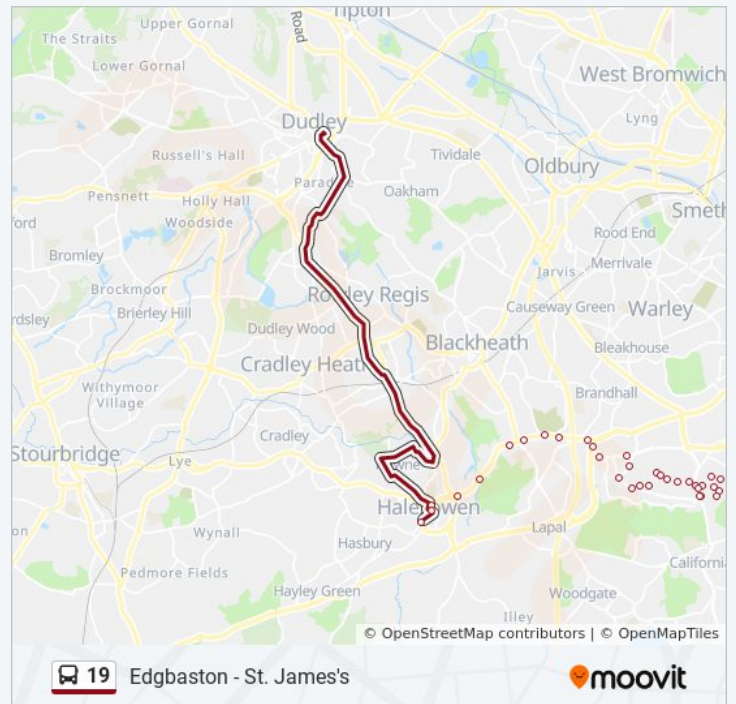

19 bus Info
Direction: Dudley
Stops: 81
Trip Duration: 81 min
Line Summary:

Hunslet Rd
Hunslet Rd
Blandford Rd
Bolney Rd
Overdale Rd
Gorsy Rd
Royal British Legion
Fleming Road
Pitman Rd
Wedgewood Rd
Hopedale Rd
Dwellings School
Higgins Lane
Tesco
Highfields
Quinton Island
Quinton Church
Woodbury Rd
Quinton Cemetery
Kent Road
Belle Vue Drive
Sylvan Green
Shenstone Island
Trinity Point
St John's Church
Halesowen
Pool Rd
Vine Lane
Trinity Point
King St
Cranmoor Crescent
Hawne Lane
Cherry Orchard Ave

Wednesday	6:35 PM - 10:55 PM
Thursday	6:35 PM - 10:55 PM
Friday	6:12 AM - 10:55 PM
Saturday	6:12 AM - 10:55 PM

19 bus Info

Direction: Halesowen

Stops: 47

Trip Duration: 28 min

Line Summary:

Highfields

Quinton Island

St John's Church

Halesowen

Direction: Moor Pool

39 stops

[VIEW LINE SCHEDULE](#)

Halesowen

Pool Rd

Vine Lane