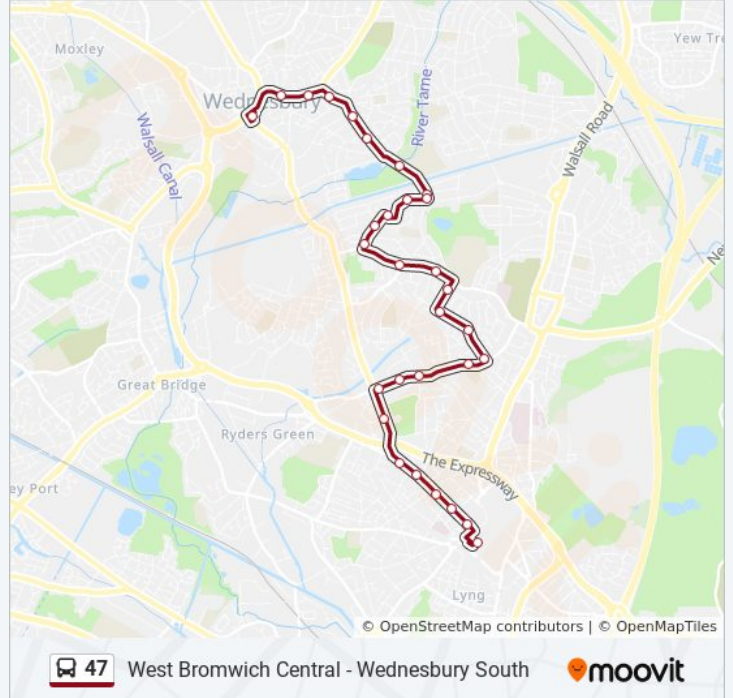

Use the Moovit App to find the closest 47 bus station near you and find out when is the next 47 bus arriving.

**Direction: Wednesbury**

30 stops

[VIEW LINE SCHEDULE](#)

- West Bromwich
- Victoria St
- West Bromwich Town Hall
- Dartmouth St
- Shaftesbury St
- Farley Clock Tower
- Chapel St
- Brett St
- Byron St
- Gladstone St
- All Saints Primary School
- Vicarage Rd
- Rutland Rd
- Kesteven Rd
- Coach And Horses
- Allerton Lane
- Coles Lane
- Witton Lane
- Winchester Rd
- Pembroke Rd
- Chester Road

**47 bus Info**

**Direction:** Wednesbury

**Stops:** 30

**Trip Duration:** 27 min

**Line Summary:**

Rydding Lane  
 Griffiths Rd  
 Wodensborough High School  
 Shaftesbury Rd  
 Paul St  
 Oakeswell St  
 Public Library  
 Church Hill  
 Wednesbury

**Direction: West Bromwich**

32 stops

[VIEW LINE SCHEDULE](#)

Wednesbury  
 Russell St  
 Holyhead Rd  
 Russell St  
 Addison Terrace  
 Corporation St  
 Hydes Rd  
 Shaftesbury Rd  
 Wodensborough High School  
 Griffiths Rd  
 Rydding Lane  
 Chester Road  
 Pembroke Rd  
 Winchester Rd  
 Crookhay Lane  
 Wyntor Lane  
 Allerton Lane  
 Coach And Horses

**47 bus Info**

**Direction:** West Bromwich

**Stops:** 32

**Trip Duration:** 26 min

**Line Summary:**

Kesteven Rd

Rutland Rd

Vicarage Rd