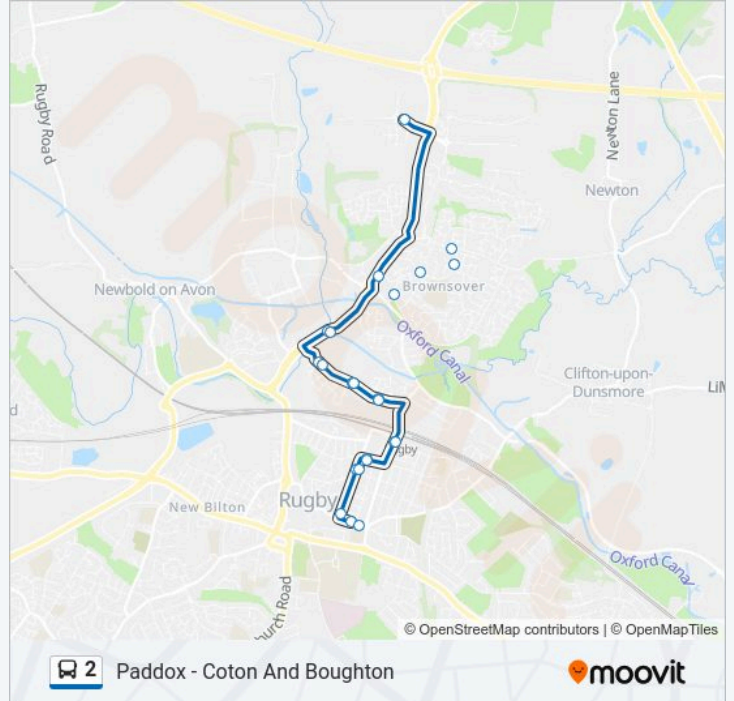

### Direction: Brownsover

14 stops

[VIEW LINE SCHEDULE](#)

- Clifton Road (Stand A)
- Heart Of England Training
- Market Street
- Railway Terrace
- Rugby Rail Station
- Warwickshire College
- Black Path
- Barnaby Road
- Elliot's Field
- Boughton Road
- Grizedale
- Selside
- Hollowell Way
- Rugby Gateway

### 2 bus Info

**Direction:** Brownsover

**Stops:** 14

**Trip Duration:** 19 min

**Line Summary:**

**Direction: Clifton Road (Stand O)**

22 stops

[VIEW LINE SCHEDULE](#)

- Merlin Close
- Benches Furlong
- Crackthorne Drive
- Footpath
- Sedge Road
- Plantain Way
- Two Pike Leys
- Longstork Road
- Avocet Close
- Central Park
- Rugby Gateway
- Brownsover Lane
- Elliot's Field
- Barnaby Road
- Hansen Close
- Warwickshire College
- Rugby Rail Station
- Railway Terrace

### Direction: Hillmorton

40 stops

[VIEW LINE SCHEDULE](#)

Merlin Close

Fieldfare Close

Benches Furlong

Crackthorne Drive

Footpath