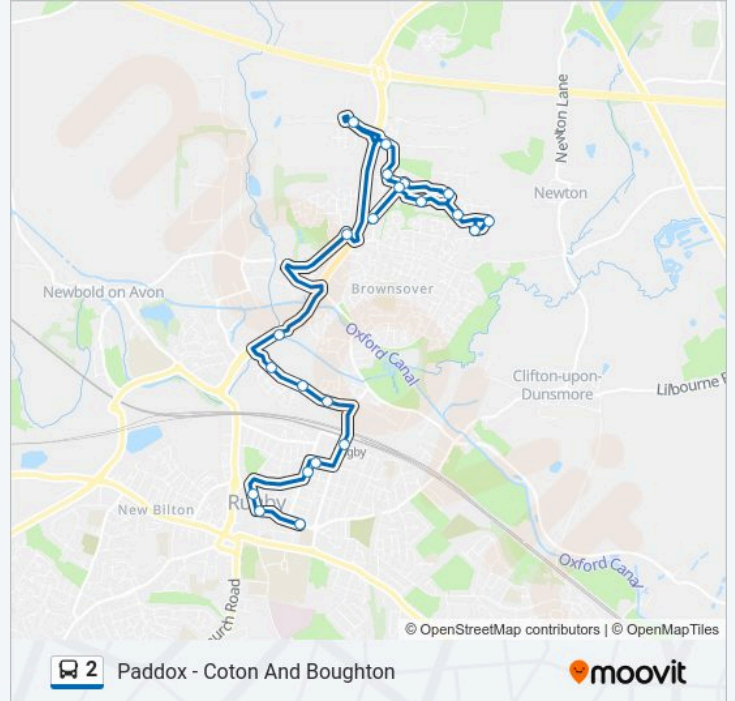

- Merlin Close
- Benches Furlong
- Crackthorne Drive
- Footpath
- Sedge Road
- Plantain Way
- Two Pike Leys
- Longstork Road
- Avocet Close
- Central Park
- Rugby Gateway
- Brownsover Lane
- Elliot's Field
- Barnaby Road
- Hansen Close
- Warwickshire College
- Rugby Rail Station
- Railway Terrace

**Stops:** 22

**Trip Duration:** 29 min

**Line Summary:**

Market Street

Stand H

Church Street (Stand J)

Clifton Road (Stand O)

### Direction: Hillmorton

40 stops

[VIEW LINE SCHEDULE](#)

Merlin Close

Fieldfare Close

Benches Furlong

Crackthorne Drive

Footpath

Sedge Road

Plantain Way

Two Pike Leys

Longstork Road

Avocet Close

Central Park

Rugby Gateway

Brownsover Lane