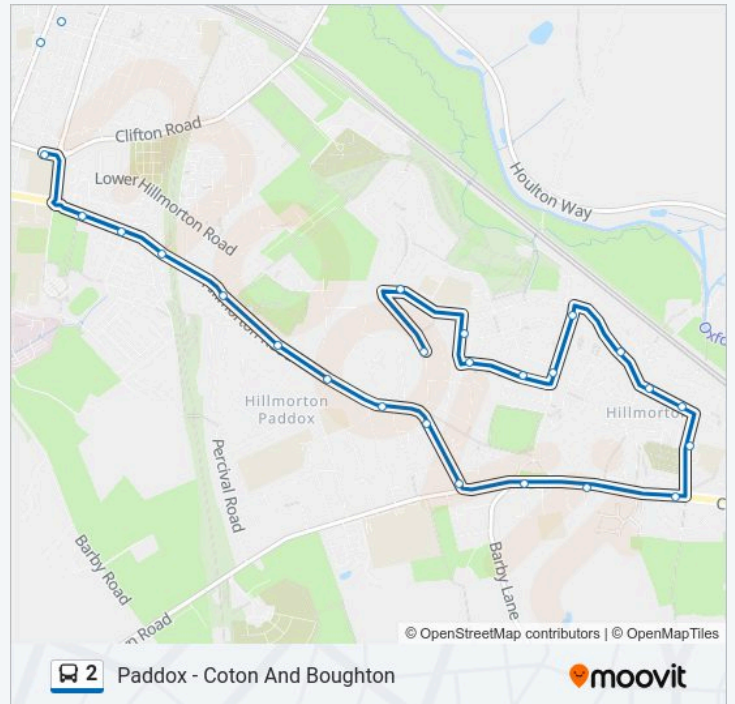

**Direction: Rugby**

42 stops

[VIEW LINE SCHEDULE](#)

- Edgecote Close
- Loverock Crescent
- Eden Road
- Phipps Avenue
- Pettiver Crescent
- Dyson Close
- The Kent

**2 bus Time Schedule**

Rugby Route Timetable:

Railway Terrace

Rugby Rail Station

Warwickshire College

Black Path

Barnaby Road

Elliot's Field

Brownsover Road

Coates Distribution

Valley Drive

Cosford Lane

Brownsover Road

Roman Way

Glebe Farm Road

## 2 bus Info

**Direction:** Rugby

**Stops:** 42

**Trip Duration:** 38 min

**Line Summary:**

Sparta Way

Elliots Field

Merlin Close