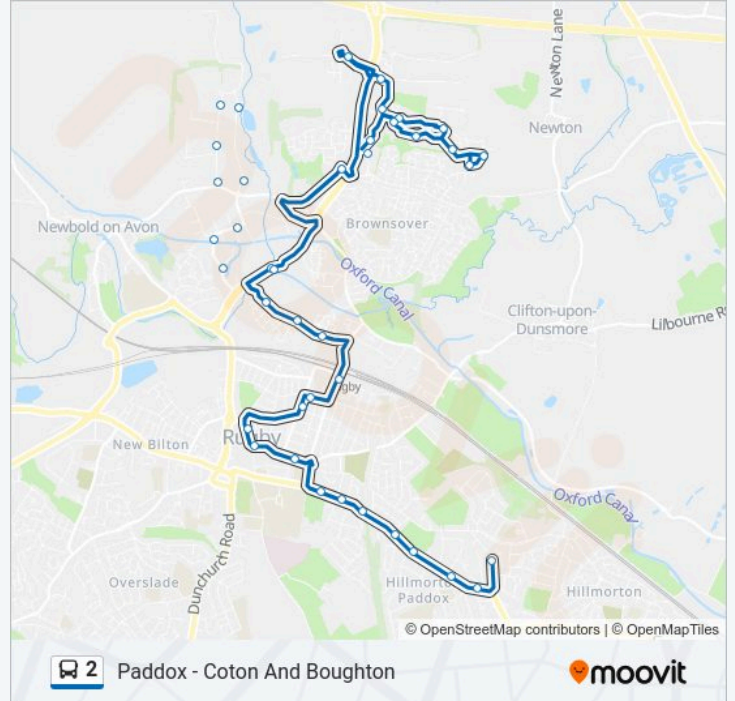

### Direction: Hillmorton

40 stops

[VIEW LINE SCHEDULE](#)

Merlin Close

Fieldfare Close

Benches Furlong

Crackthorne Drive

Footpath

### 2 bus Info

**Direction:** Hillmorton

**Stops:** 40

**Trip Duration:** 50 min

**Line Summary:**

- Roman Way
- Glebe Farm Road
- Sparta Way
- Elliots Field
- Elliots Field
- Barnaby Road
- Hansen Close
- Warwickshire College
- Rugby Rail Station
- Railway Terrace
- Market Street
- Stand H
- Church Street (Stand J)
- Clifton Road (Stand O)
- Fawsley House
- Temple Street
- Timber Court
- Boundary Road
- Percival Road
- Stanley Road
- Dunsmoor Avenue
- Edgecote Close

**Direction: Rugby**

42 stops

[VIEW LINE SCHEDULE](#)

- Edgecote Close
- Loverock Crescent
- Eden Road
- Phipps Avenue
- Pettiver Crescent
- Dyson Close
- The Kent

**2 bus Time Schedule**

Rugby Route Timetable: