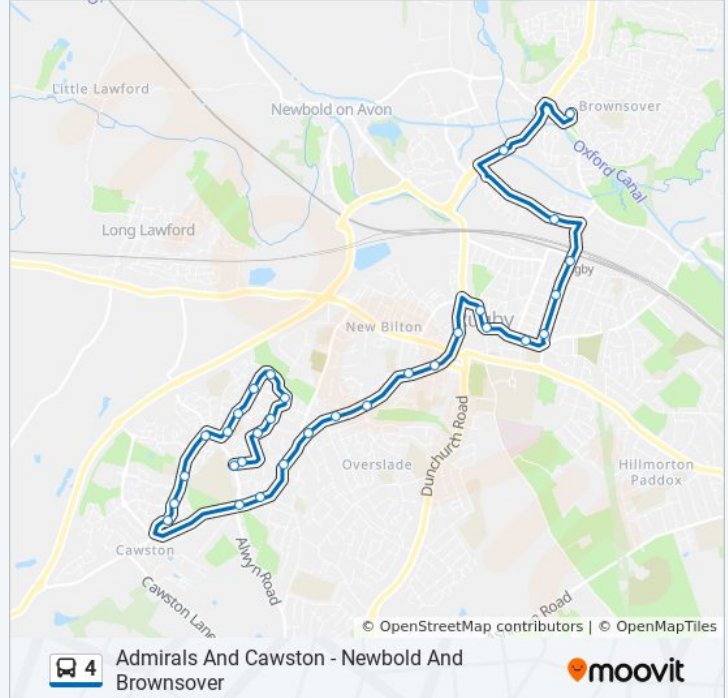

Buchanan Road

Westfield Road

Merttens Drive

Asda

Stand H

Church Street (Stand J)

Clifton Road (Stand N)

Clifton Road

Tom Brown Street

Abbey Street

Warwickshire College

Black Path

Barnaby Road

Elliots Field

Boughton Road

4 bus time schedules and route maps are available in an offline PDF at moovitapp.com. Use the [Moovit App](#) to see live bus times, train schedule or subway schedule, and step-by-step directions for all public transit in West Midlands.

[About Moovit](#) • [MaaS Solutions](#) • [Supported Countries](#) • [Mooviter Community](#)

© 2023 Moovit - All Rights Reserved

Check Live Arrival Times