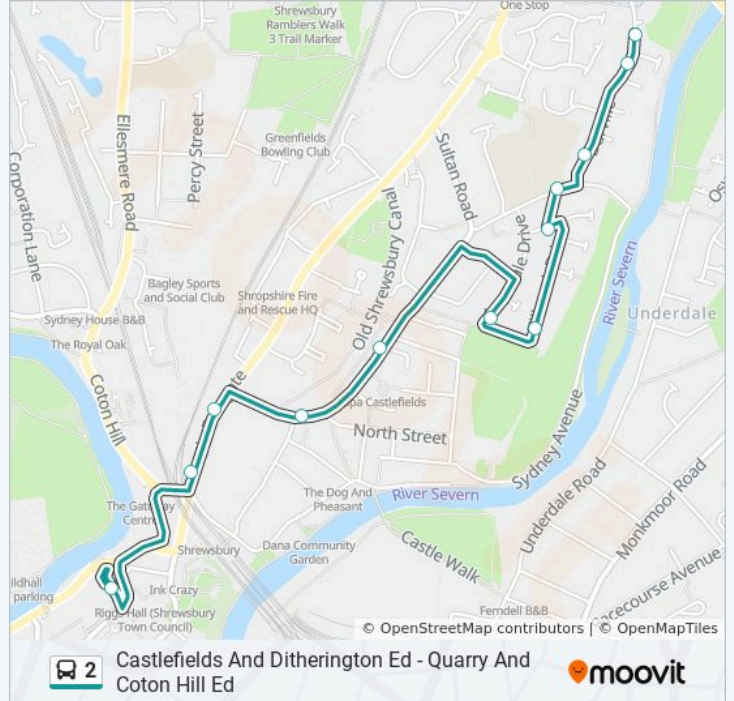

[VIEW LINE SCHEDULE](#)

- Shrewsbury
- Post Office
- Gasworks
- Canal Tavern
- Shops
- Felton Close Jct
- Tarvin Road Jct
- Avondale Road
- Darville Road Jct
- Lingen Close Jct
- Warrenby Close Jct
- No 19

2 bus Info

Direction: Castle Fields

Stops: 12

Trip Duration: 9 min

Line Summary:

Direction: Shrewsbury

13 stops

[VIEW LINE SCHEDULE](#)

- No 19
- Warrenby Close Jct
- Lingen Close Jct
- Darville Road Jct
- Avondale Road
- Tarvin Road Jct
- Felton Close Jct
- Avondale Drive Jct
- Shops
- Canal Tavern
- Morris
- Railway Station
- Shrewsbury

2 bus Info

Direction: Shrewsbury

Stops: 13

Trip Duration: 12 min

Line Summary:

2 bus time schedules and route maps are available in an offline PDF at moovitapp.com. Use the Moovit App to see live bus times, train schedule or subway schedule, and step-by-step directions for all public transit in West Midlands.