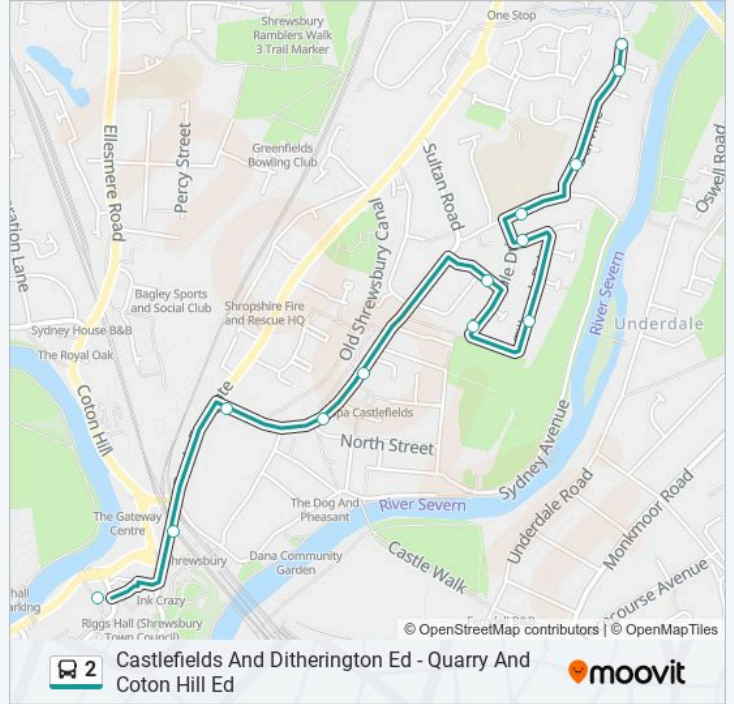

[VIEW LINE SCHEDULE](#)

- Shrewsbury
- Post Office
- Gasworks
- Canal Tavern
- Shops
- Felton Close Jct
- Tarvin Road Jct
- Avondale Road
- Darville Road Jct
- Lingen Close Jct
- Warrenby Close Jct
- No 19

- No 19
- Warrenby Close Jct
- Lingen Close Jct
- Darville Road Jct
- Avondale Road
- Tarvin Road Jct
- Felton Close Jct
- Avondale Drive Jct
- Shops
- Canal Tavern
- Morris
- Railway Station
- Shrewsbury

2 bus Time Schedule

Shrewsbury Route Timetable:

Sunday	Not Operational
Monday	09:09 - 17:09
Tuesday	09:09 - 17:09
Wednesday	09:09 - 17:09
Thursday	09:09 - 17:09
Friday	09:09 - 17:09
Saturday	09:09 - 17:09

2 bus Info

Direction: Shrewsbury

Stops: 13

Trip Duration: 12 min

Line Summary:

2 bus time schedules and route maps are available in an offline PDF at moovitapp.com. Use the Moovit App to see live bus times, train schedule or subway schedule, and step-by-step directions for all public transit in West Midlands.