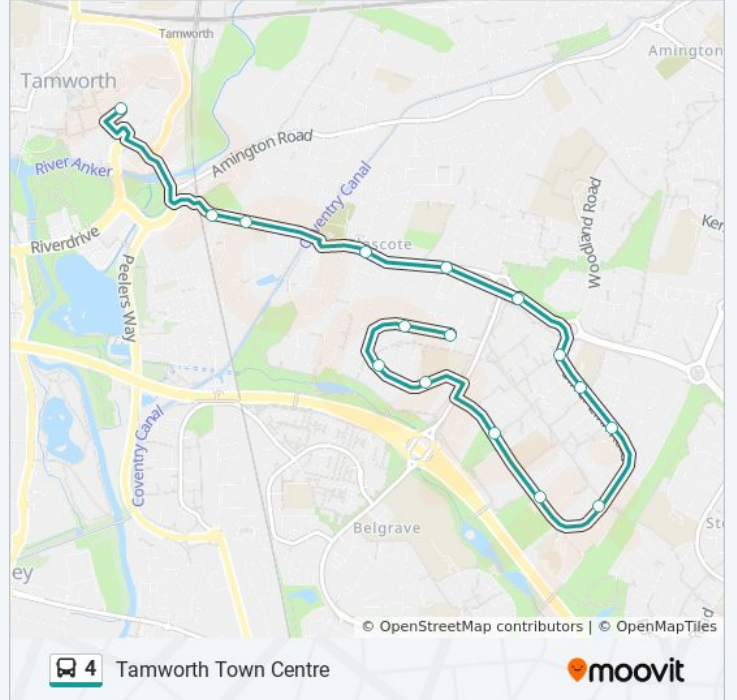

Direction: Glascote

8 stops

[VIEW LINE SCHEDULE](#)

Victoria Road Bus Interchange (Stand D)

Kettlebrook Road

Basin Lane

Dolphin Inn

Camden Drive

4 bus Info

Direction: Glascote

Stops: 8

Trip Duration: 6 min

Line Summary:

Direction: Tamworth Town Centre

16 stops

[VIEW LINE SCHEDULE](#)

- Trojan
- Sunbeam
- Jenson
- Lakeside Primary School
- Hawksworth
- Faringdon
- Deeley
- Engine Lane
- Cambrian
- Bancroft
- Marlborough Way
- Camden Drive
- Dolphin Inn
- Basin Lane
- Kettlebrook Road
- Victoria Road Bus Interchange (Stand D)

4 bus Info

Direction: Tamworth Town Centre

Stops: 16

Trip Duration: 16 min

Line Summary:

4 bus time schedules and route maps are available in an offline PDF at moovitapp.com. Use the [Moovit App](#) to see live bus times, train schedule or subway schedule, and step-by-step directions for all public transit in West Midlands.