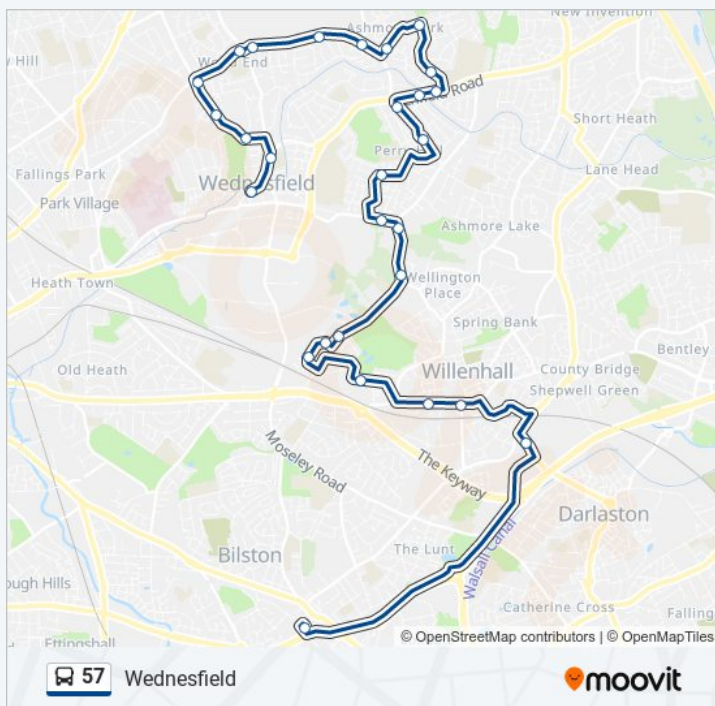

57 bus Info

Direction: Bilston

Stops: 43

Trip Duration: 53 min

Line Summary:

- Kitchen Lane
- Linthouse Lane
- Raj Kumar Drive
- Gadsby Avenue
- Fitzmaurice Rd
- Castlebridge Gardens
- Lichfield Rd
- Perry Hall Rd
- Colman Ave
- Ellards Drive
- Broad Lane
- Fibbersley Bridge
- Beech Rd
- Noose Lane
- Lowry Close
- Summerford Place
- Newlands Close
- Wilkes St
- The Dale
- Bilston Lane
- Bilston

Cottages Homes

Wood Avenue

Tithe Rd

Church St

Direction: Wednesfield

Stops: 28

Trip Duration: 32 min

Line Summary:

Direction: Wolverhampton

42 stops

[VIEW LINE SCHEDULE](#)

Bilston

Bilston Lane

Market Place

Newlands Close

Summerford Place

57 bus Info

Direction: Wolverhampton

Stops: 42

Trip Duration: 55 min
Line Summary:

Broad Lane

Ellards Drive

Lyndale Drive

Perry Hall Rd