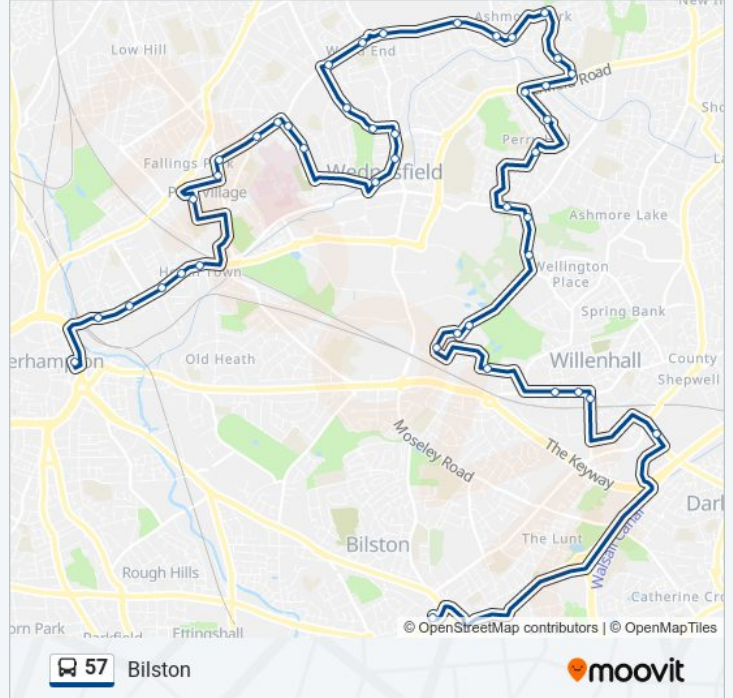

57 bus Info

Direction: Bilston

Stops: 43

Trip Duration: 53 min

Line Summary:

- Kitchen Lane
- Linthouse Lane
- Raj Kumar Drive
- Gadsby Avenue
- Fitzmaurice Rd
- Castlebridge Gardens
- Lichfield Rd
- Perry Hall Rd
- Colman Ave
- Ellards Drive
- Broad Lane
- Fibbersley Bridge
- Beech Rd
- Noose Lane
- Lowry Close
- Summerford Place
- Newlands Close
- Wilkes St
- The Dale
- Bilston Lane
- Bilston

Direction: Wednesfield

28 stops

[VIEW LINE SCHEDULE](#)

- Bilston
- Bilston Lane
- Market Place
- Newlands Close
- Summerford Place
- Lowry Close
- Noose Lane
- Beech Rd

57 bus Time Schedule

Wednesfield Route Timetable:

Cottages Homes

Wood Avenue

Tithe Rd

Church St

Direction: Wednesfield

Stops: 28

Trip Duration: 32 min

Line Summary:

57 bus Info

Direction: Wolverhampton

Stops: 42

Trip Duration: 55 min
Line Summary:

Broad Lane

Ellards Drive

Lyndale Drive

Perry Hall Rd