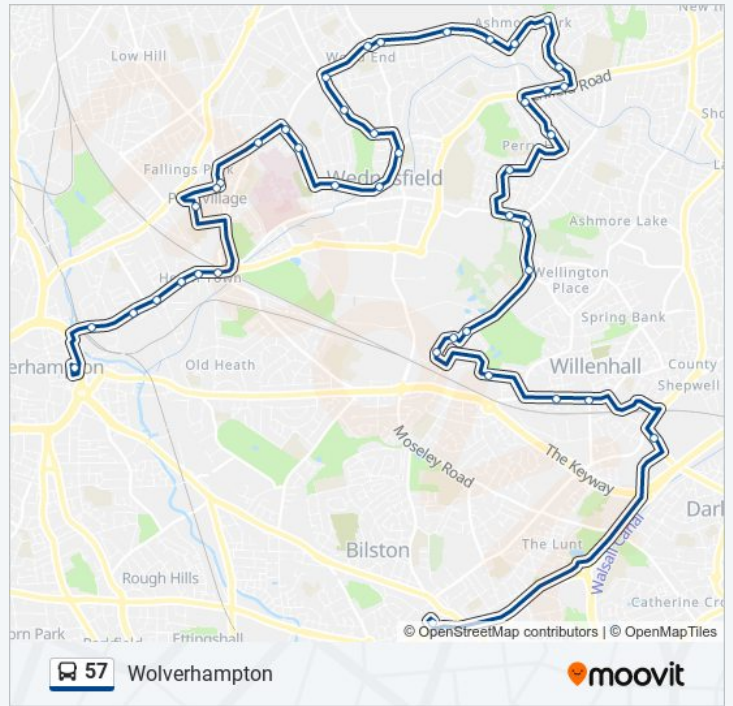

Cottages Homes

Wood Avenue

Tithe Rd

Church St

Direction: Wednesfield

Stops: 28

Trip Duration: 32 min

Line Summary:

Direction: Wolverhampton

42 stops

[VIEW LINE SCHEDULE](#)

Bilston

Bilston Lane

Market Place

Newlands Close

Summerford Place

Lowry Close

Noose Lane

Beech Rd

Fibbersley Bridge

57 bus Time Schedule

Wolverhampton Route Timetable:

| | |
|-----------|-----------------|
| Sunday | Not Operational |
| Monday | Not Operational |
| Tuesday | 07:05 - 17:10 |
| Wednesday | 07:05 - 17:10 |
| Thursday | 07:05 - 17:10 |
| Friday | 07:05 - 17:10 |
| Saturday | 08:10 - 17:10 |

57 bus Info

Direction: Wolverhampton

Stops: 42

Trip Duration: 55 min
Line Summary:

Broad Lane

Ellards Drive

Lyndale Drive

Perry Hall Rd