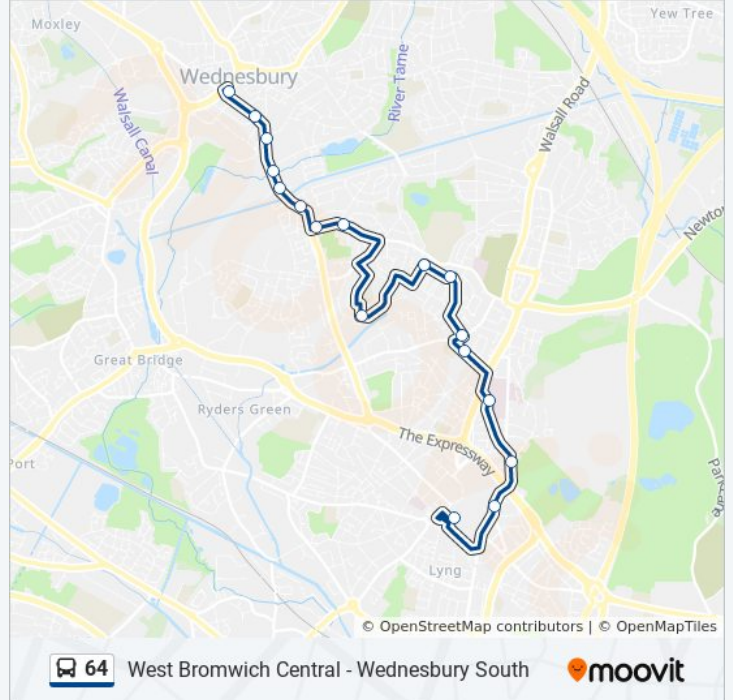

64 bus time schedules and route maps are available in an offline PDF at moovitapp.com. Use the [Moovit App](#) to see live bus times, train schedule or subway schedule, and step-by-step directions for all public transit in West Midlands.

[About Moovit](#) • [MaaS Solutions](#) • [Supported Countries](#) • [Mooviter Community](#)

© 2024 Moovit - All Rights Reserved

Check Live Arrival Times