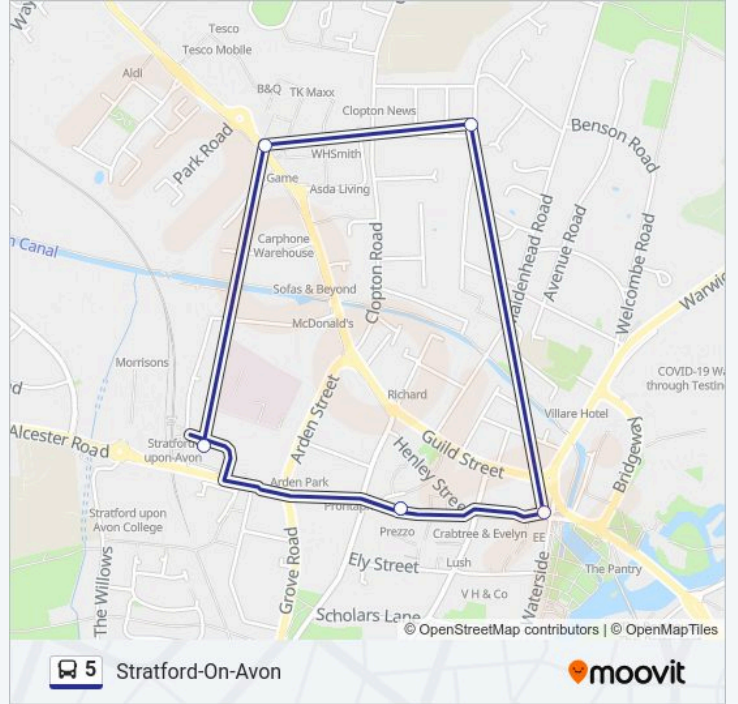

### Direction: Stratford-Upon-Avon Circular

6 stops

[VIEW LINE SCHEDULE](#)

Natwest Bank

Mcdonalds

Slingates Road

Maybird Centre

Railway Station (Stand G)

### 5 bus Time Schedule

Stratford-Upon-Avon Circular Route Timetable:

Sunday	Not Operational
Monday	10:50 - 13:50
Tuesday	10:50 - 13:50
Wednesday	10:50 - 13:50
Thursday	10:50 - 13:50
Friday	10:50 - 13:50
Saturday	09:50 - 13:50

### 5 bus Info

**Direction:** Stratford-Upon-Avon Circular

**Stops:** 6

**Trip Duration:** 21 min

**Line Summary:**

5 bus time schedules and route maps are available in an offline PDF at [moovitapp.com](https://moovitapp.com). Use the Moovit App to see live bus times, train schedule or subway schedule, and step-by-step directions for all public transit in West Midlands.