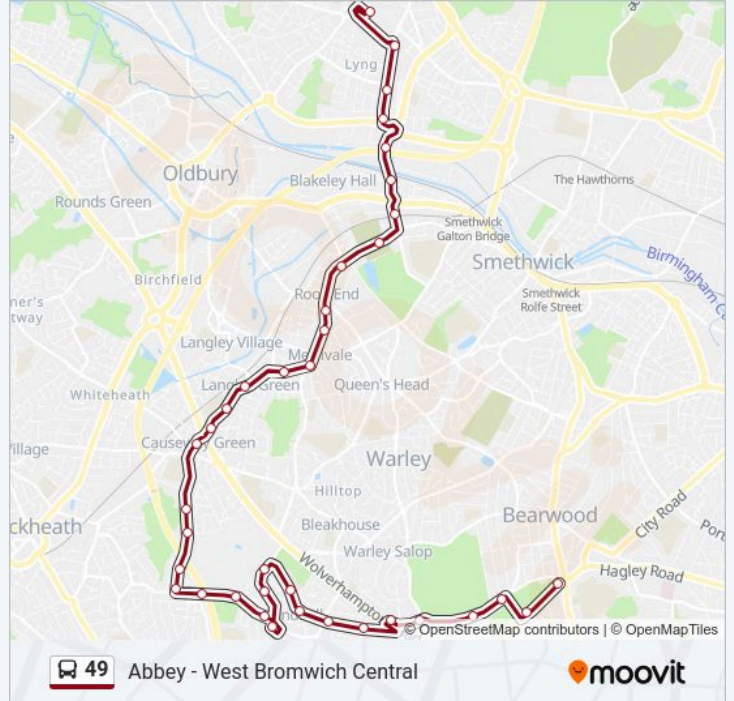

Direction: Bearwood

37 stops

[VIEW LINE SCHEDULE](#)

- West Bromwich
- Sandwell College
- Boulton Rd
- Parliament Street
- Grice St
- Hackett Drive
- West End Ave
- Oldbury Cemetery
- Vernon Rd
- Tat Bank Crossroads
- Richmond Hill
- Jackson St
- Primrose Bank
- Langley Green Rd
- Grosvenor Rd
- Wolverhampton Rd Eastside
- Wolverhampton Rd Westside
- Falcon Rd
- Ferndale Rd
- Mayfield Rd
- Hurst Green Rd

Direction: Bearwood

Stops: 37

Trip Duration: 33 min

Line Summary:

M5 Flyover
 Pitfields Close
 Malvern Rd
 Foley Drive
 Worcester Rd
 Brennand Rd
 Brandhall Junior School
 Bodenham Rd
 Perry Hill Rd
 Stanley Rd
 Wolverhampton Rd
 Harborne Rd
 Beechwood Rd
 Galton Rd
 Norwich Drive
 Bearwood Interchange

Direction: Brandhall

25 stops

[VIEW LINE SCHEDULE](#)

West Bromwich
 Sandwell College
 Boulton Rd
 Parliament Street
 Grice St
 Hackett Drive
 West End Ave
 Oldbury Cemetery
 Vernon Rd
 Tat Bank Crossroads
 Richmond Hill
 Jackson St
 Primrose Bank

49 bus Info

Direction: West Bromwich

Stops: 41

Trip Duration: 38 min

Line Summary:

Foley Drive

Malvern Rd

Pitfields Close