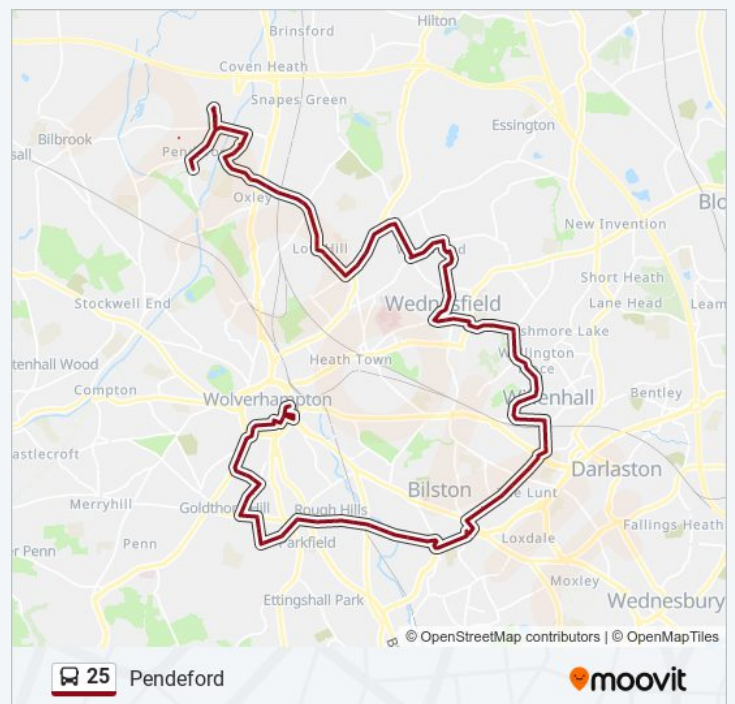

Sunday	10:15 - 18:15
Monday	06:17 - 17:59
Tuesday	06:17 - 17:59
Wednesday	06:17 - 17:59
Thursday	06:17 - 17:59
Friday	06:17 - 17:59
Saturday	07:35 - 18:00

25 bus Info

Direction: Pendeford

Stops: 82

Trip Duration: 81 min

Line Summary:

Bunkers Hill Lane

Poplar Rd

St Chads Rd

Moseley Rd

The Keyway

Tyler Rd

Market Place

Newlands Close

St Stephens Avenue

Harper St

Bull Ring

Park Rd

Thorne Rd

Fibbersley Bridge

Broad Lane