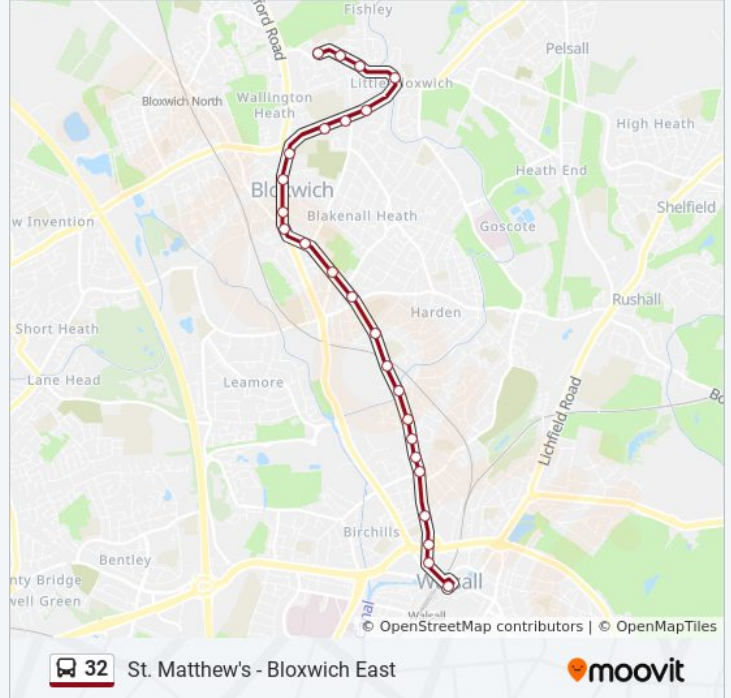

32 bus Info

Direction: Walsall

Stops: 25

Trip Duration: 21 min

Line Summary:

Derby St

Northcote St

Wiltshire Close

Ryecroft St

Walsall Magistrates Court

The Prince

Walsall

32 bus time schedules and route maps are available in an offline PDF at moovitapp.com. Use the [Moovit App](#) to see live bus times, train schedule or subway schedule, and step-by-step directions for all public transit in West Midlands.