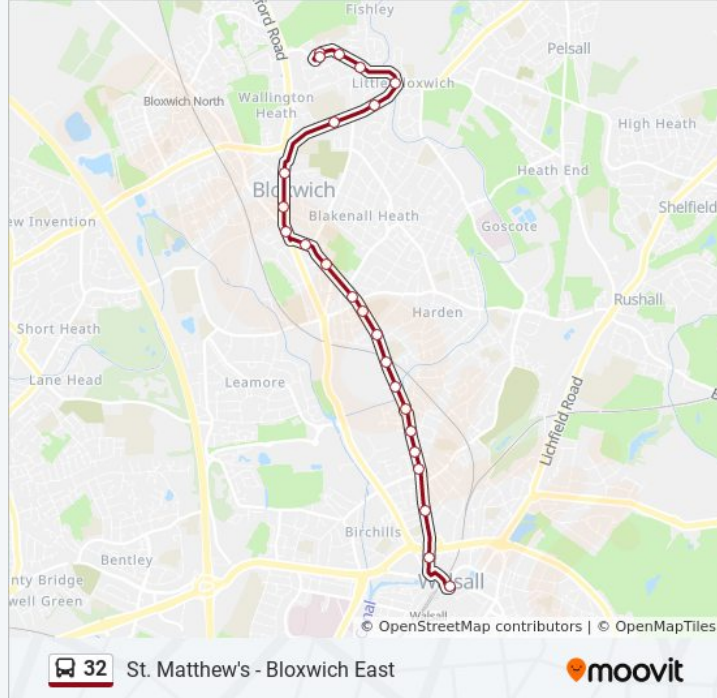

Direction: Bloxwich

9 stops

[VIEW LINE SCHEDULE](#)

Lower Farm

Belper Rd

Stoney Lane

Lichfield Rd

Millfield Avenue

32 bus Info

Direction: Lower Farm

Stops: 24

Trip Duration: 18 min

Line Summary:

Millfield Avenue

Lichfield Rd

Stoney Lane

Belper Rd

Lower Farm

Lower Farm

Direction: Walsall

25 stops

[VIEW LINE SCHEDULE](#)

Lower Farm

Belper Rd

32 bus Info

Direction: Walsall

Stops: 25

Trip Duration: 21 min

Line Summary:

Derby St

Northcote St

Wiltshire Close