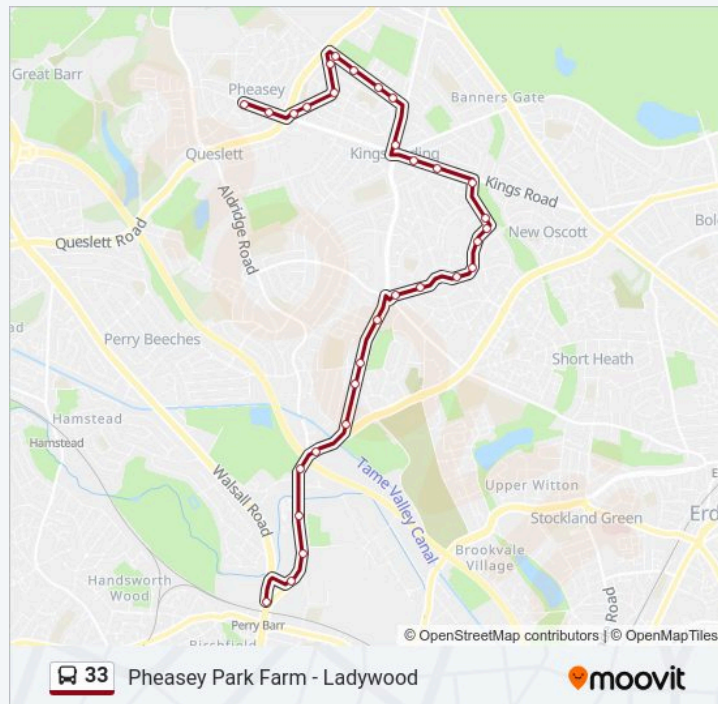

Direction: Birmingham

43 stops

[VIEW LINE SCHEDULE](#)

- Collingwood Centre
- Eastlake Close
- Queslett Rd
- Copthorne Rd
- Bandywood Rd
- The Deers Leap
- Deers Leap
- Etta Grove
- Keston Rd
- Kingstanding Rd
- Kingstanding Police Station
- Kingstanding Circle Eastside
- Carshalton Rd
- Hornsey Rd
- Sidcup Rd
- Finchley Rd
- Ensdon Grove
- Brackenbury Rd
- Danesbury Crescent
- Chingford Rd
- Westward Close

Rodway Close

Six Ways Aston

Hatfield Rd

Heathfield Rd

Livingstone Rd

Perry Barr Rail Station (Stop Pd)

Wellhead Lane (Stop Ph)

Holford Drive

Kingstanding Circle Eastside

Kingstanding Police Station

Kingstanding Rd

Keston Rd

Etta Grove

Deers Leap

The Deers Leap

Bandywood Rd

33 bus Info

Direction: Pheasey

Stops: 43

Trip Duration: 39 min

Line Summary:

Copthorne Rd

Queslett Rd

Eastlake Close