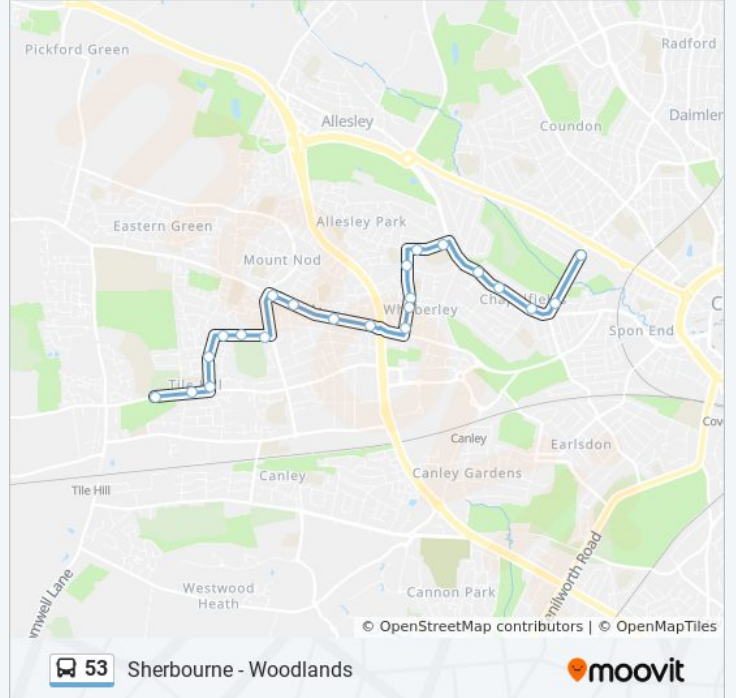

Direction: Spon End

21 stops

[VIEW LINE SCHEDULE](#)

West Coventry Academy

Pinnock Place

Frisby Rd

Tile Hill Library

Shopping Centre

Westmede Centre

Winsford Court

Torbay Rd

Oldfield Rd

Billing Rd

Merrivale Rd

Sunnyside Close

Stepping Stones Rd

53 bus Info

Direction: Spon End

Stops: 21

Trip Duration: 25 min

Line Summary:

Direction: Tile Hill North

22 stops

[VIEW LINE SCHEDULE](#)

- Stepping Stones Rd
- Sunnyside Close
- Merrivale Rd
- Billing Rd
- Oldfield Rd
- Torbay Rd
- Winsford Court
- Westmede Centre
- Whoberley Court
- Harewood Road
- Broadlands Close
- Kings Gardens
- Beech Tree Avenue
- Larch Tree Avenue
- The Oaklands
- Tile Hill North Terminus
- Shopping Centre
- Tile Hill Library