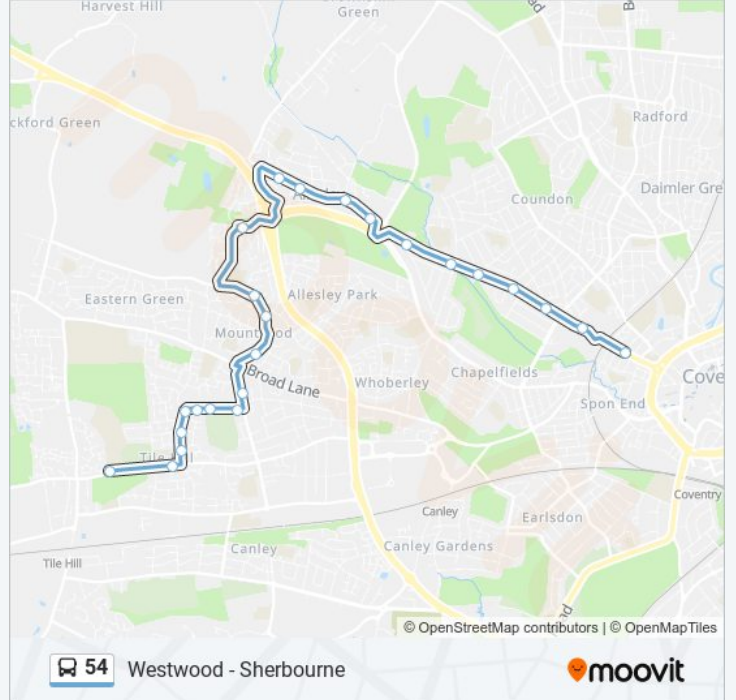

### Direction: Spon End

23 stops

[VIEW LINE SCHEDULE](#)

West Coventry Academy

Pinnock Place

Frisby Rd

Tile Hill Library

Shopping Centre

### Direction: Tile Hill North

24 stops

[VIEW LINE SCHEDULE](#)

- Meriden St
- Alvis Retail Park
- Moseley Avenue
- Redesdale Avenue
- Southbank Rd
- Grayswood Avenue
- Dulverton Avenue
- Norton Grange
- Lion Fields Avenue
- Allesley Post Office
- Neale Ave
- Parkhill Estate Terminus
- Caithness Close
- Ladbrook Rd
- Wilmcote Green Shops
- The Oaklands
- Tile Hill North Terminus
- Shopping Centre

### 54 bus Info

**Direction:** Tile Hill North

**Stops:** 24

**Trip Duration:** 28 min

**Line Summary:**

Tile Hill Library

James Green Road

Frisby Rd

Pinnock Place

Gravel Hill

West Coventry Academy

54 bus time schedules and route maps are available in an offline PDF at [moovitapp.com](https://moovitapp.com). Use the Moovit App to see live bus times, train schedule or subway schedule, and step-by-step directions for all public transit in West Midlands.