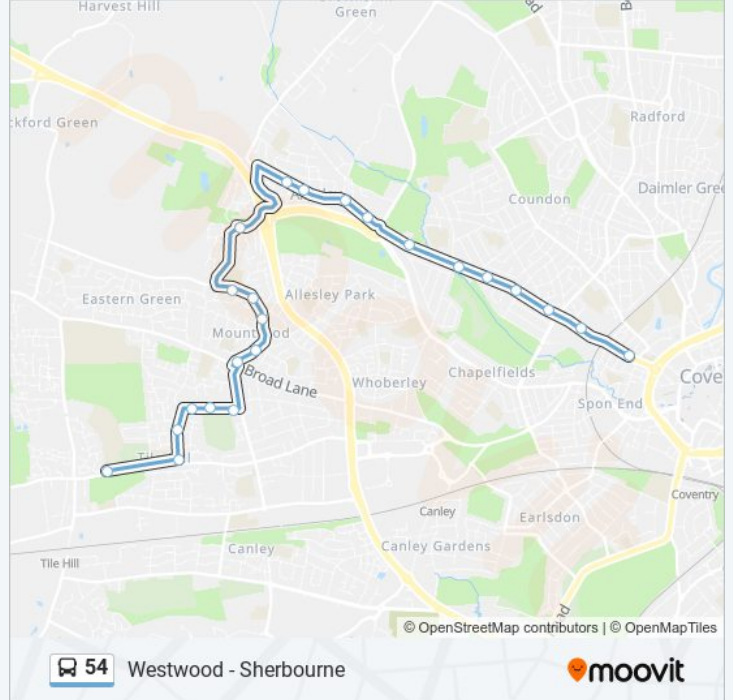

### Direction: Spon End

23 stops

[VIEW LINE SCHEDULE](#)

West Coventry Academy

Pinnock Place

Frisby Rd

Tile Hill Library

Shopping Centre

### 54 bus Info

**Direction:** Spon End

**Stops:** 23

**Trip Duration:** 26 min

**Line Summary:**

Meriden St

### Direction: Tile Hill North

24 stops

[VIEW LINE SCHEDULE](#)

- Meriden St
- Alvis Retail Park
- Moseley Avenue
- Redesdale Avenue
- Southbank Rd
- Grayswood Avenue
- Dulverton Avenue
- Norton Grange
- Lion Fields Avenue
- Allesley Post Office
- Neale Ave
- Parkhill Estate Terminus
- Caithness Close
- Ladbrook Rd
- Wilmcote Green Shops
- The Oaklands
- Tile Hill North Terminus
- Shopping Centre

### 54 bus Info

**Direction:** Tile Hill North

**Stops:** 24

**Trip Duration:** 28 min

**Line Summary:**

Tile Hill Library

James Green Road

Frisby Rd