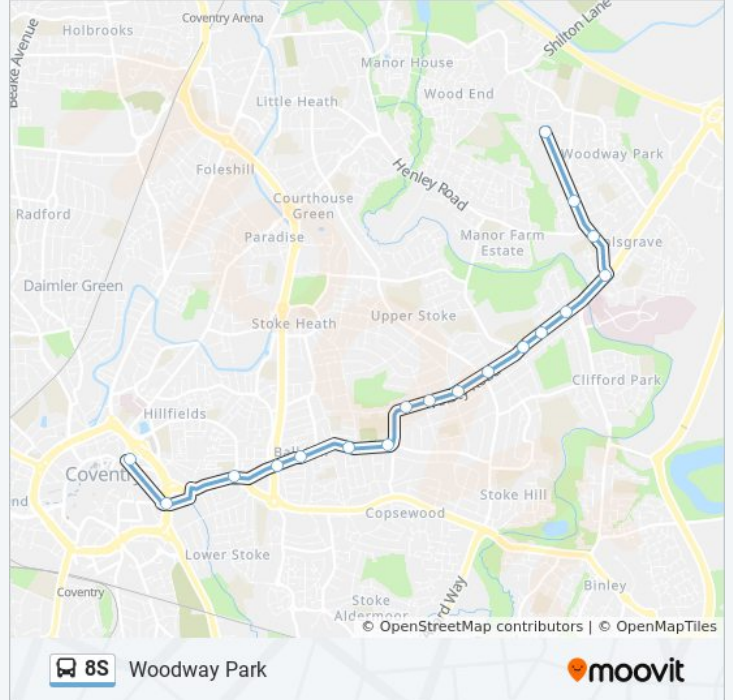

8S bus time schedules and route maps are available in an offline PDF at moovitapp.com. Use the [Moovit App](#) to see live bus times, train schedule or subway schedule, and step-by-step directions for all public transit in West Midlands.

[About Moovit](#) • [MaaS Solutions](#) • [Supported Countries](#) • [Mooviter Community](#)

© 2024 Moovit - All Rights Reserved

Check Live Arrival Times