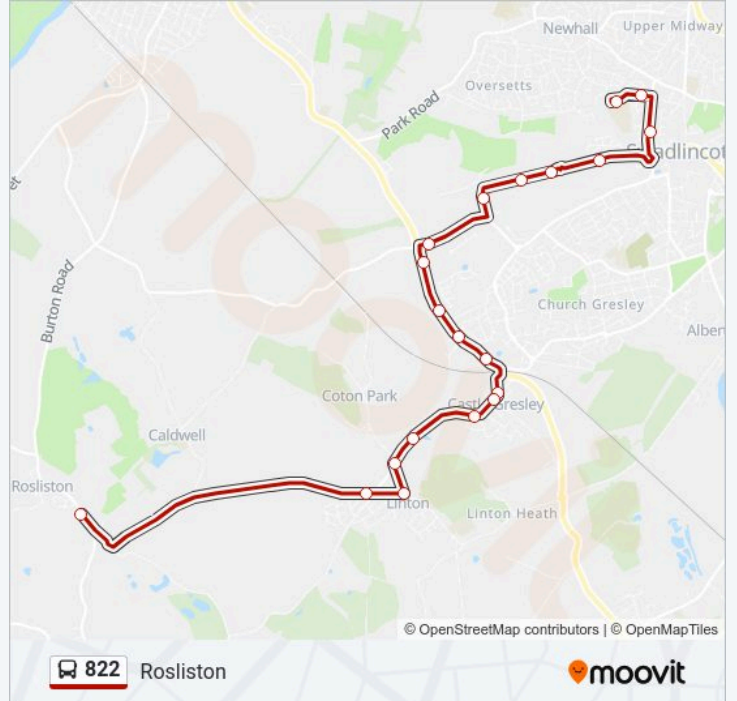

Direction: Rosliston

20 stops

[VIEW LINE SCHEDULE](#)

- Pingle School
- Coronation Street
- Darklands Road
- Brunel Healthcare
- Tnt Depot
- Tetron Point
- Mirage
- Appleby Glade
- Burton Road
- Meynell House
- Mount Road
- Toons Furnishings
- Bridge Street
- 3 Linton Road
- Linton Road Shops
- Church
- Coton Park Corner
- Red Lion
- Square And Compass
- The Plough

Trip Duration: 25 min

Line Summary:

Direction: Swadlincote

22 stops

[VIEW LINE SCHEDULE](#)

- The Plough
- Square And Compass
- Red Lion
- Post Office
- Red Lion
- Hillside Road
- Coton Park Corner
- Church
- Linton Road Shops
- Bridge Street
- Toons Furnishings
- Mount Road
- Meynell House
- Meynell House
- Appleby Glade
- Able Engineering
- Mirage
- Tetron Point