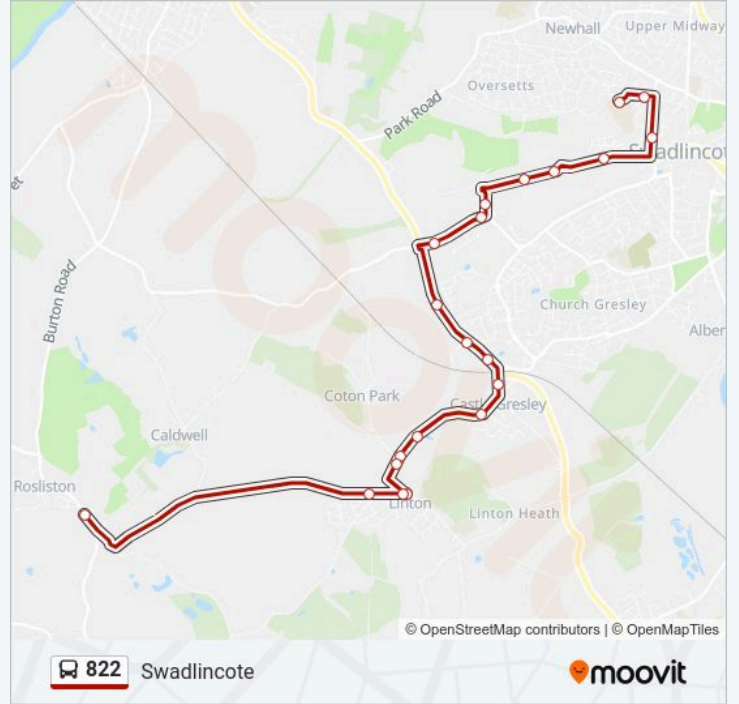

 **822**

Rosliston

Get The App

The 822 bus line (Rosliston) has 2 routes. For regular weekdays, their operation hours are:

(1) Rosliston: 15:05(2) Swadlincote: 07:40

Use the Moovit App to find the closest 822 bus station near you and find out when is the next 822 bus arriving.

Direction: Rosliston

20 stops

[VIEW LINE SCHEDULE](#)

- Pingle School
- Coronation Street
- Darklands Road
- Brunel Healthcare
- Tnt Depot
- Tetron Point
- Mirage
- Appleby Glade
- Burton Road
- Meynell House
- Mount Road
- Toons Furnishings
- Bridge Street
- 3 Linton Road
- Linton Road Shops
- Church
- Coton Park Corner
- Red Lion
- Square And Compass
- The Plough

Trip Duration: 25 min

Line Summary:

Direction: Swadlincote

22 stops

[VIEW LINE SCHEDULE](#)

- The Plough
- Square And Compass
- Red Lion
- Post Office
- Red Lion
- Hillside Road
- Coton Park Corner
- Church
- Linton Road Shops
- Bridge Street
- Toons Furnishings
- Mount Road
- Meynell House
- Meynell House
- Appleby Glade
- Able Engineering
- Mirage
- Tetron Point

Stops: 22

Trip Duration: 25 min

Line Summary:

Tnt Depot

Brunel Healthcare

Swadlincote

Pingle School

822 bus time schedules and route maps are available in an offline PDF at moovitapp.com. Use the Moovit App to see live bus times, train schedule or subway schedule, and step-by-step directions for all public transit in West Midlands.