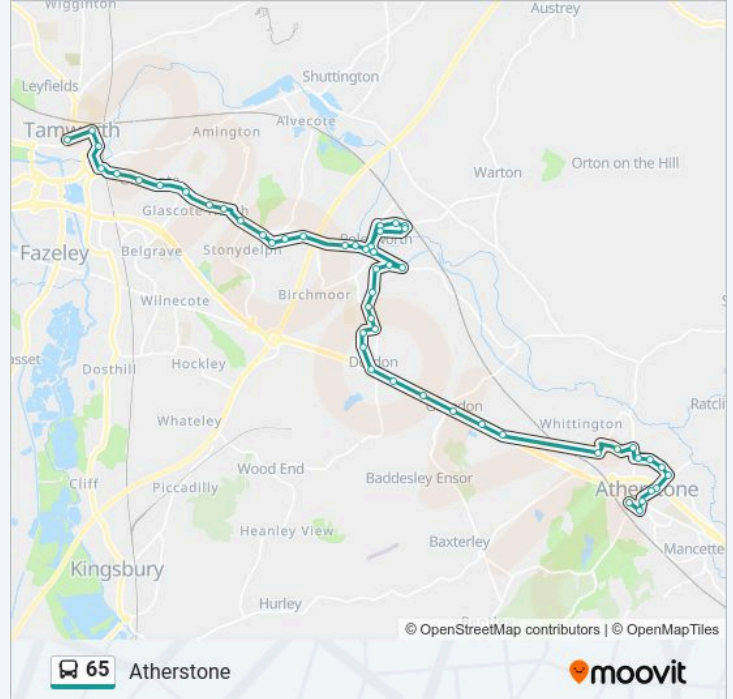

Abeles Way

Holly Lane

Sheepy Road

Lister Road

Royal Meadow Drive

York Avenue

Ratcliffe Road

Princess Road

Atherstone College

Long Street

Woolpack Way

Direction: Nuneaton

67 stops

[VIEW LINE SCHEDULE](#)

Corporation St (Stand O)

The Albert Ph

Aldi Store

Kettlebrook Road

Basin Lane

Dolphin Inn

Camden Drive

Marlborough Way

Glascote Primary Academy

Mercian Way

65 bus Info

Direction: Tamworth Town Centre

Stops: 68

Trip Duration: 85 min

Line Summary:

Lister Road

Sheepy Road

Holly Lane