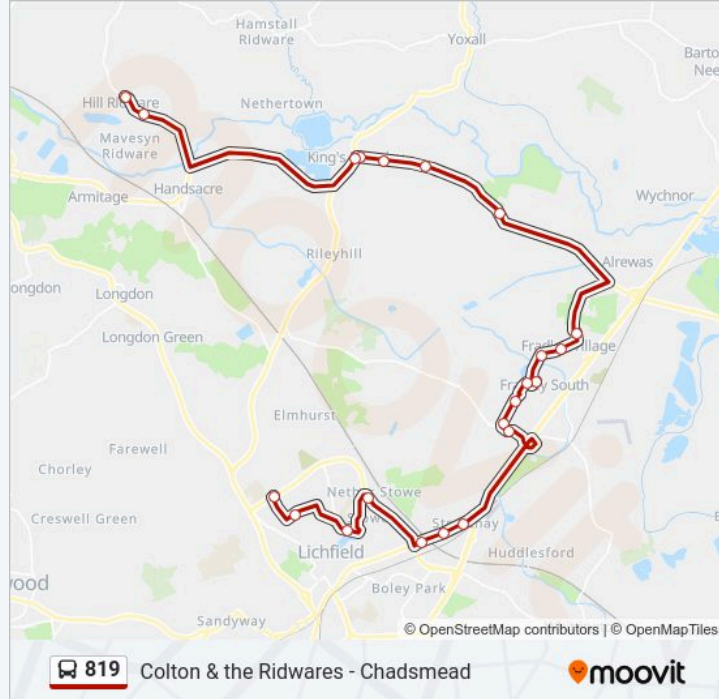

Use the Moovit App to find the closest 819 bus station near you and find out when is the next 819 bus arriving.

Direction: Christ Church

22 stops

[VIEW LINE SCHEDULE](#)

Oaklands Close
Sandford Close
The Royal Oak Ph
The Royal Oak Ph
Victoria Meadows
Archers Business Park
Wellfield Farm
House No. 18
Statfold Lane
Wyndham Close
William Avenue
Turnbull Road
Halifax Avenue
Dove Close
Wellington Crescent
Meadow Croft
Trent Valley Cottages
Lichfield Trent Valley Rail Station
Netherstowe Lane
Cemetery
Windmill Lane

819 bus Info

Direction: Christ Church

Stops: 22

Trip Duration: 55 min

Line Summary:

Direction: Hill Ridware

30 stops

[VIEW LINE SCHEDULE](#)

- Cemetery
- Millers Close
- St. Marys Road
- Jude Walk
- The Friary School
- The Friary School
- The Friary School
- Jude Walk
- Netherstowe Lane
- Brownsfield Road
- Hermes Road
- Vulcan Road
- Trent Valley Road
- Europa Way
- Wellington Crescent
- Dove Close
- Blenheim Way
- Halifax Avenue

819 bus Info

Direction: Hill Ridware

Stops: 30

Trip Duration: 50 min

Line Summary:

Turnbull Road

William Avenue

Wyndham Close