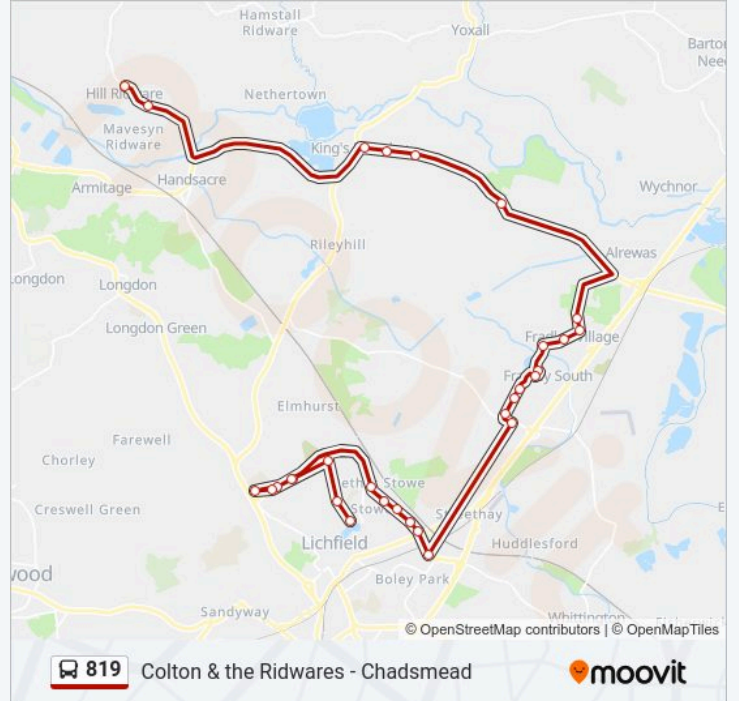

Turnbull Road

William Avenue

Wyndham Close

Statfold Lane

Church Lane

The Moor

Wellfield Farm

Archers Business Park

Victoria Meadows

The Royal Oak Ph

Sandford Close

Oaklands Close

819 bus time schedules and route maps are available in an offline PDF at moovitapp.com. Use the Moovit App to see live bus times, train schedule or subway schedule, and step-by-step directions for all public transit in West Midlands.

© 2024 Moovit - All Rights Reserved