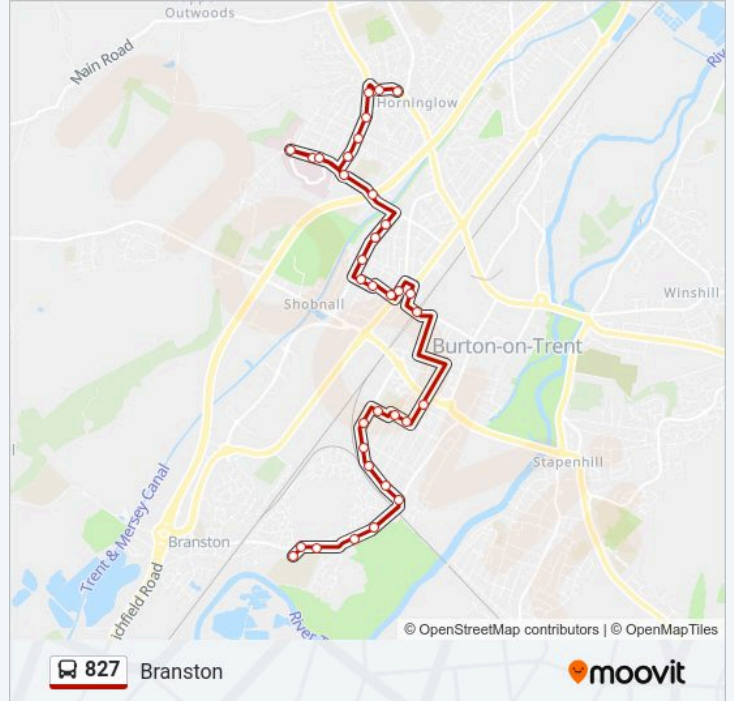

Direction: Branston

35 stops

[VIEW LINE SCHEDULE](#)

St Johns Church
Morleys Hill
Charnwood Road
Dover Road
Ibstock Street
Osborne Court
Norton Road
Queens Hospital
Norton Road
Mona Road
Outwoods Street
Edward Street
Saw Mill Way
Halcyon Way
Grange Street
St Paul's Court
Town Hall
De Ferrers Sixth Form
Lidl Store
Railway Station (Stand S1)
Milton Street

Trip Duration: 38 min

Line Summary:

Sheffield Street
 Uxbridge Street
 Anglesey Primary School
 Beech Street
 Cambridge Street
 All Saints Road
 South Oak Street
 South Broadway Street
 Branston Road
 Lonsdale Road
 Oyster Close
 Branston Depot
 Paget High School
 Paget High School

Direction: Horninglow

26 stops

[VIEW LINE SCHEDULE](#)

Paget High School
 Branston Depot
 Oyster Close
 Lonsdale Road
 Branston Road
 South Broadway Street
 South Oak Street
 All Saints Road
 Cambridge Street
 Beech Street
 Anglesey Primary School
 Queen Street
 Milton Street
 Railway Station (Stand S2)
 Town Hall

Trip Duration: 29 min

Line Summary:

Saw Mill Way
Edward Street
Outwoods Street
Mona Road
Norton Road
Queens Hospital
Norton Road
Osborne Court
Ibstock Street
Dover Road
Morleys Hill

827 bus time schedules and route maps are available in an offline PDF at moovitapp.com. Use the Moovit App to see live bus times, train schedule or subway schedule, and step-by-step directions for all public transit in West Midlands.