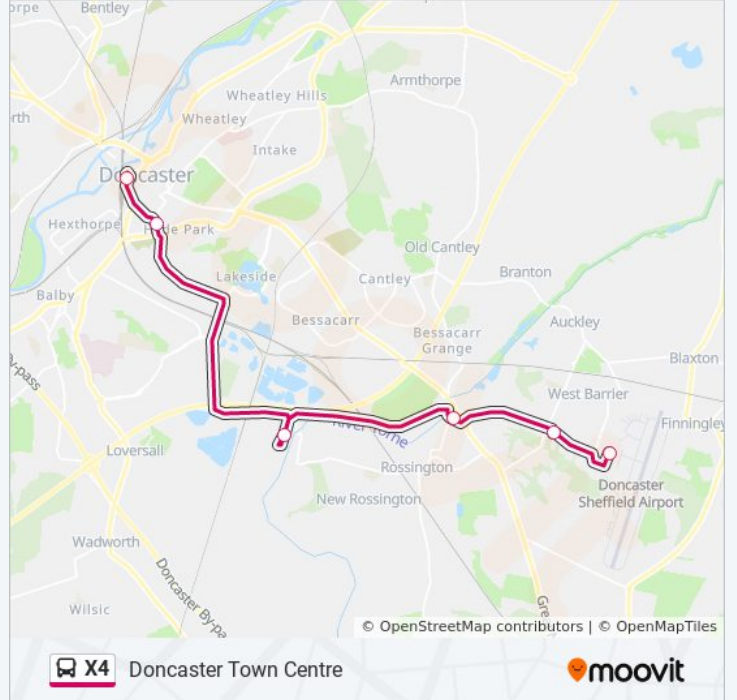

### X4 bus Info

**Direction:** Doncaster Sheffield Airport

**Stops:** 14

**Trip Duration:** 22 min

**Line Summary:**

**Direction: Doncaster Town Centre**

10 stops

[VIEW LINE SCHEDULE](#)

Doncaster Sheffield Airport/Aviator Court

Airport Access Road/Hurst Lane

Bawtry Road/Sheep Bridge Lane

West End Lane/Great Yorkshire Way

West End Lane/Heatherfields Crescent

Powerhouse Lane/West End Lane

Ipport Avenue/Powerhouse Lane

Ipport Avenue/Great Yorkshire Way

Trafford Way/Bentinck Close

Doncaster Interchange

**X4 bus Time Schedule**

Doncaster Town Centre Route Timetable:

Sunday	09:17 - 23:17
Monday	19:05 - 23:05
Tuesday	19:05 - 23:05
Wednesday	19:05 - 23:05
Thursday	19:05 - 23:05
Friday	19:05 - 23:05
Saturday	19:05 - 23:05

**X4 bus Info**

**Direction:** Doncaster Town Centre

**Stops:** 10

**Trip Duration:** 21 min

**Line Summary:**

X4 bus time schedules and route maps are available in an offline PDF at [moovitapp.com](https://moovitapp.com). Use the [Moovit App](#) to see live bus times, train schedule or subway schedule, and step-by-step directions for all public transit in Yorkshire.