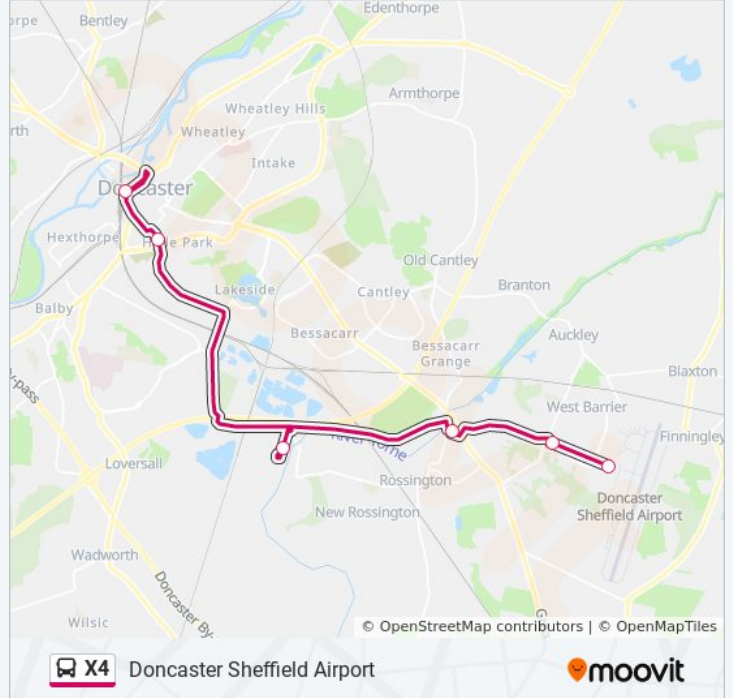

### Direction: Doncaster Sheffield Airport

14 stops

[VIEW LINE SCHEDULE](#)

Doncaster Interchange  
Trafford Way/Jarratt Street  
Iport Avenue/Powerhouse Lane  
Powerhouse Lane/West End Lane  
West End Lane/Heatherfields Crescent  
West End Lane/Great Yorkshire Way  
Bawtry Road/Sheep Bridge Lane  
Hurst Lane/Larch Avenue  
Hayfield Lane/Fir Tree Avenue  
Hayfield Lane/Hawthorne Road  
Hayfield Lane/First Avenue  
First Avenue/Hayfield Lane  
First Avenue/Fifth Avenue  
Doncaster Sheffield Airport/Aviator Court

### X4 bus Time Schedule

Doncaster Sheffield Airport Route Timetable:

Sunday	08:50 - 22:50
Monday	18:38 - 22:38
Tuesday	18:38 - 22:38
Wednesday	18:38 - 22:38
Thursday	18:38 - 22:38
Friday	18:38 - 22:38
Saturday	18:38 - 22:38

### X4 bus Info

**Direction:** Doncaster Sheffield Airport

**Stops:** 14

**Trip Duration:** 22 min

**Line Summary:**

**Direction: Doncaster Town Centre**

10 stops

[VIEW LINE SCHEDULE](#)

**X4 bus Info**

**Direction:** Doncaster Town Centre

**Stops:** 10

**Trip Duration:** 21 min

**Line Summary:**

X4 bus time schedules and route maps are available in an offline PDF at [moovitapp.com](https://moovitapp.com). Use the [Moovit App](#) to see live bus times, train schedule or subway schedule, and step-by-step directions for all public transit in Yorkshire.