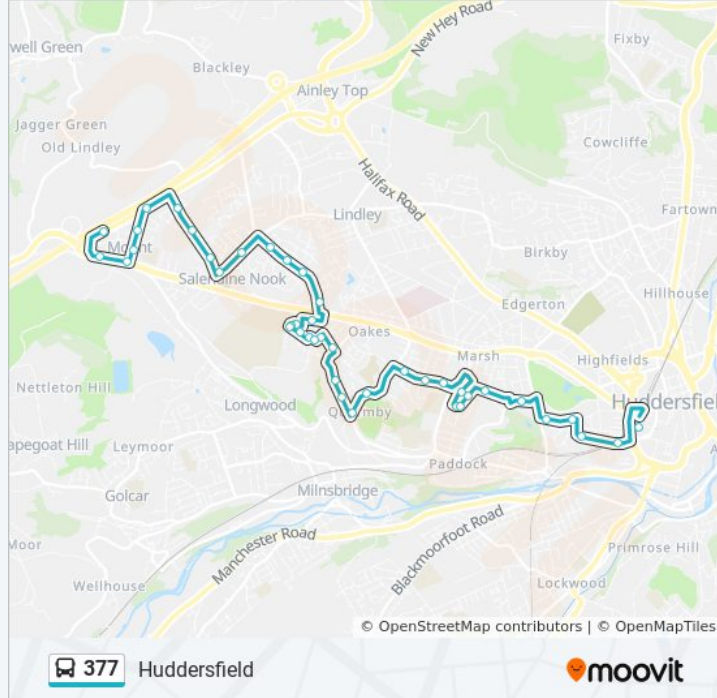

**377 bus Info**

**Direction:** Huddersfield Town Centre

**Stops:** 42

**Trip Duration:** 28 min

**Line Summary:**

Tanyard Ave Greenfield Avenue

Tanyard Rd Oakes Road South

Quarmby Rd Hunston Avenue

Link Road

Heatherfield Road

Dudley Rd Eldon Road

Grasmere Road

Gledholt Road

Oastler Avenue

Springwood Ave Oastler Avenue

Spring Grove Street

Huddersfield

**Direction: Mount**

42 stops

[VIEW LINE SCHEDULE](#)

Huddersfield

Huddersfield Leisure Centre

Spring Grove Street

Springwood Ave Oastler Avenue

**377 bus Info**

**Direction:** Mount

**Stops:** 42

**Trip Duration: 24 min**  
**Line Summary:**

Link Road

Link Road

Broomfield Rd Jim Lane

Carr St Smiths Avenue