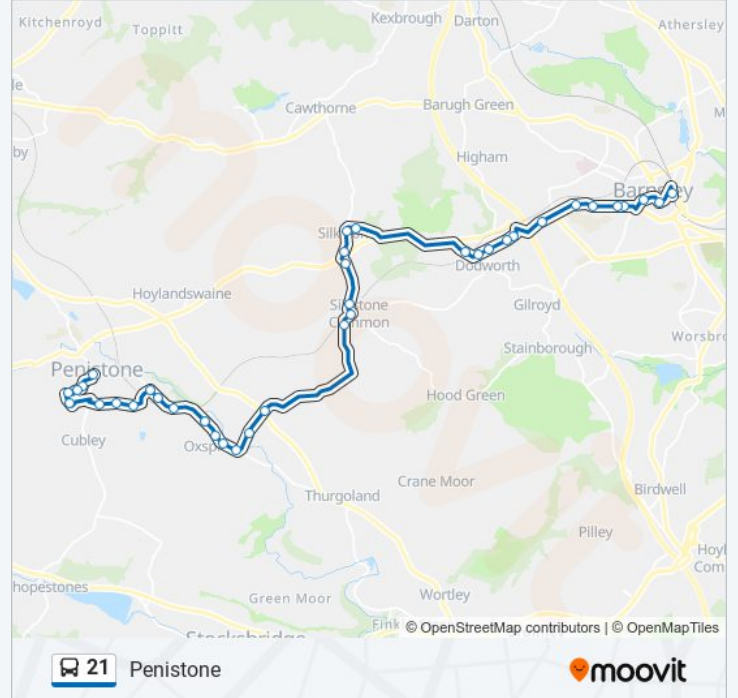

Eldon Street/Market Hill

Shambles Street/Peel Parade

Dodworth Road/Lancaster Street

Dodworth Road/Dean Street

Dodworth Road/Shaw Lane

Dodworth Road/St. Hilda Avenue

Dodworth Road/Hunters Avenue

Barnsley Road/South Road

Market Place/St Mary's Street

Thurlstone Road/Talbot Road

Thurlstone Road/Sanderson Road

Thurlstone Road/Stottercliffe Road

Manchester Road/High Bank

Manchester Road/Mill Lane

Manchester Road/Plumpton Way

Manchester Road/Croft Drive

### Direction: Penistone

37 stops

[VIEW LINE SCHEDULE](#)

Barnsley Interchange

Eldon Street/Market Hill

Shambles Street/Peel Parade

Dodworth Road/Lancaster Street

Dodworth Road/Dean Street

Green Road/Ward Street

Green Road/The Green

Chapel Field Lane/Broomfield Walk

Bluebell Avenue/Chapel Field Lane

Park Avenue/Bluebell Avenue

Park Avenue/Park Lane

Market Place/St Mary's Street

21 bus time schedules and route maps are available in an offline PDF at [moovitapp.com](https://moovitapp.com). Use the Moovit App to see live bus times, train schedule or subway schedule, and step-by-step directions for all public transit in Yorkshire.