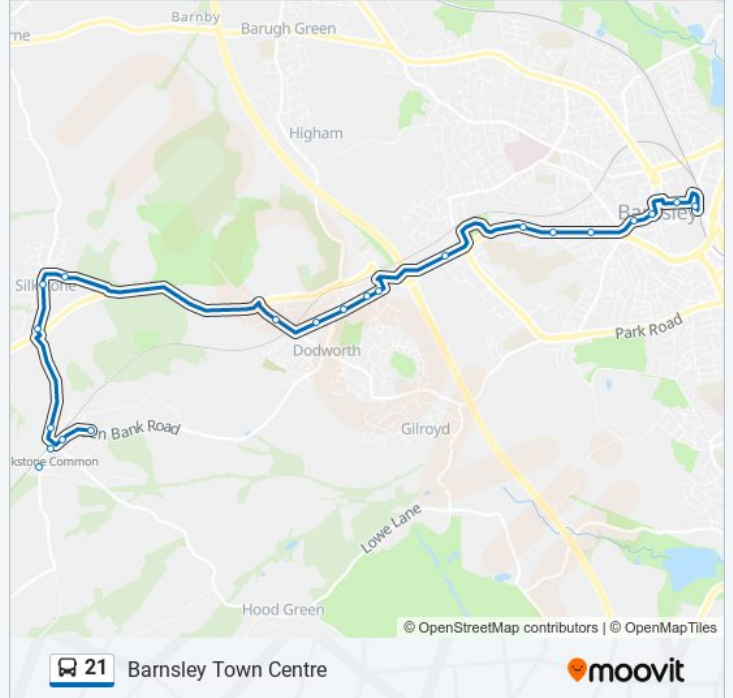

### 21 bus Info

**Direction:** Barnsley Town Centre

**Stops:** 51

**Trip Duration:** 41 min

**Line Summary:**

Green Road/Green Acres  
 Sheffield Road/Green Road  
 Sheffield Road/Knowles Street  
 Sheffield Road/Longley Ings  
 Sheffield Road/East Road  
 Sheffield Road/Willow Lane  
 Sheffield Road/Roughbircworth Lane  
 Sheffield Road/Bower Hill  
 Bower Hill/Manor Lane  
 Coates Lane/Copster Lane  
 Knabbs Lane/Woodland View  
 Knabbs Lane/Cone Lane  
 Cone Lane/Beacon Court  
 High Street/Barnsley Road  
 High Street/Martin Croft  
 Barnsley Road/Vicarage Farm Court  
 Barnsley Road/Fall Bank Crescent  
 Mitchelson Avenue/Hawthorne Crescent  
 Barnsley Road/Higham Lane  
 Barnsley Road/Park Hill Grove  
 Barnsley Road/South Road  
 Dodworth Road/Crown Hill Road  
 Dodworth Road/May Terrace  
 Dodworth Road/Shaw Lane  
 Dodworth Road/Alma Street  
 Shambles Street/Sackville Street  
 Shambles Street/St Marys Gate  
 Regent Street/County Way  
 Barnsley Interchange

**Direction: Crow Edge**

51 stops

[VIEW LINE SCHEDULE](#)

**21 bus Time Schedule**

Crow Edge Route Timetable:

Sunday

Not Operational

Barnsley Interchange

### Direction: Penistone

37 stops

[VIEW LINE SCHEDULE](#)

Barnsley Interchange

Eldon Street/Market Hill

Shambles Street/Peel Parade

Dodworth Road/Lancaster Street

Dodworth Road/Dean Street