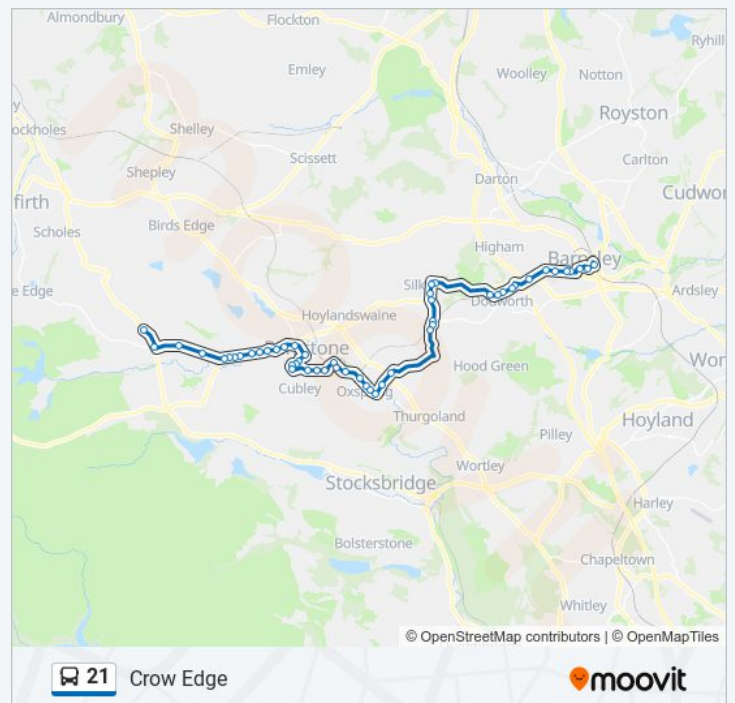

Chapel Field Lane/Broomfield Walk

|           |                 |
|-----------|-----------------|
| Monday    | Not Operational |
| Tuesday   | 06:05 - 17:00   |
| Wednesday | 06:05 - 17:00   |
| Thursday  | 06:05 - 17:00   |
| Friday    | 06:05 - 17:00   |
| Saturday  | Not Operational |

### 21 bus Info

**Direction:** Crow Edge

**Stops:** 51

**Trip Duration:** 56 min

**Line Summary:**

Bluebell Avenue/Chapel Field Lane

Park Avenue/Bluebell Avenue

Park Avenue/Park Lane

Market Place/St Mary's Street

Thurlstone Road/Talbot Road

Thurlstone Road/Sanderson Road

Thurlstone Road/Stottercliffe Road

Manchester Road/High Bank

Manchester Road/Mill Lane

Manchester Road/Plumpton Way

Manchester Road/Croft Drive

### Direction: Penistone

37 stops

[VIEW LINE SCHEDULE](#)

Barnsley Interchange

Eldon Street/Market Hill

Shambles Street/Peel Parade

Dodworth Road/Lancaster Street

Dodworth Road/Dean Street