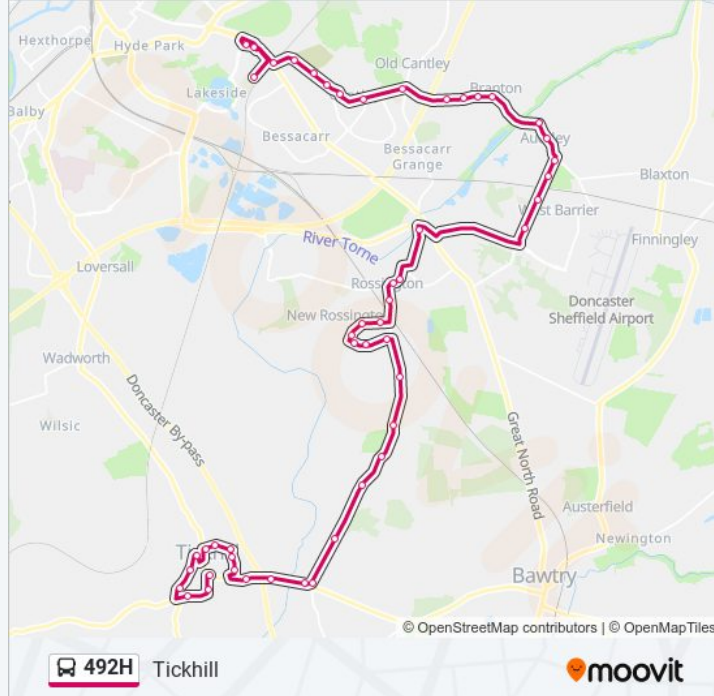

Sheep Bridge Lane/Stripe Road

Stripe Road/Parklands Close

Clay Flat Lane/Beech Road

Clay Flat Lane/Gattison Lane

Radburn Road/Gattison Lane

Bond Street/Radburn Road

Bond Street/Portland Road

Bond Street/Ashville

Stripe Road/Common Lane

Stripe Road/New England Cottages

Stripe Road/Hesley Hall

Stripe Road/Limpool Gate Cottages

Stripe Road/High Common Lane

Stripe Road/Bawtry Road

Bawtry Road/Stripe Road

Sunderland Street/Tollbar Bridge

Sunderland Street/Sunderland Place

Alderson Drive/Beech Avenue

Alderson Drive/Airedale Avenue

Common Lane/Alderson Drive

Common Lane/Rye Croft

Common Lane/North Gate

Wilsic Road/Dadsley Road

Wong Lane/St Marys Crescent

Wong Lane/Pinfold Lane

West Gate/Rawson Road

Castlegate/Church Lane

Sunderland Street/North Gate

492H bus time schedules and route maps are available in an offline PDF at moovitapp.com. Use the [Moovit App](#) to see live bus times, train schedule or subway schedule, and step-by-step directions for all public transit in Yorkshire.

[About Moovit](#) • [MaaS Solutions](#) • [Supported Countries](#) • [Mooviter Community](#)

Check Live Arrival Times