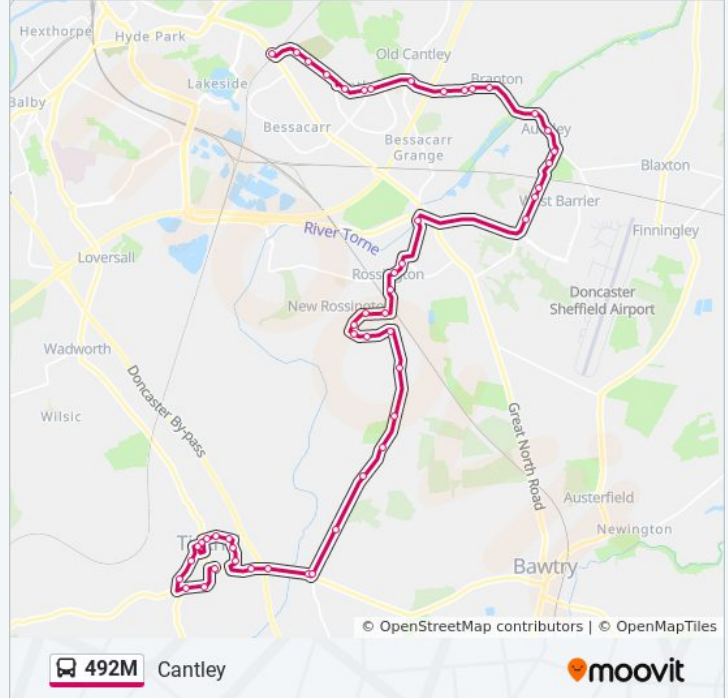

Direction: Cantley

50 stops

[VIEW LINE SCHEDULE](#)

- Sunderland Street/Market Place
- West Gate/Castlegate
- West Gate/Worksop Road
- Wong Lane/Crown Road
- Wong Lane/St Marys Crescent
- Wilsic Road/Dadsley Road
- North Gate/Common Lane
- Common Lane/North Gate
- Common Lane/Rye Croft
- Common Lane/Wheatfield Drive
- Alderson Drive/Airedale Avenue
- Alderson Drive/Beech Avenue
- Sunderland Street/Sunderland Place
- Sunderland Street/Paper Mill Lane
- Bawtry Road/Stripe Road
- Stripe Road/Bawtry Road
- Stripe Road/High Common Lane
- Stripe Road/Limpool Gate Cottages
- Stripe Road/North Lodge
- Stripe Road/Hunster Flat Lane
- Stripe Road/Common Lane
- Bond Street/Bishopsgate Lane

Trip Duration: 55 min

Line Summary:

Bond Street/Portland Road

Bond Street/Radburn Road

Radburn Road/Gattison Lane

Clay Flat Lane/Morrison Drive

Clay Flat Lane/Smillie Road

Stripe Road/Kestrel Drive

Hurst Lane/Mosham Road

Main Street/Ellers Lane

Main Street/River Way

Doncaster Road/Glen Road

Moor Gap/Badgers Holt

Moor Gap/Quarry Lane

Doncaster Road/St Vincents Avenue

Doncaster Road/Warning Tongue Lane

Cantley Lane/Church Lane

Cantley Lane/Birch Road

Cantley Lane/Green Boulevard

Cantley Lane/Craven Close

Cantley Lane/St Erics Road

Cantley Lane/Ascot Avenue

Bawtry Road/St Augustines Road

492M bus time schedules and route maps are available in an offline PDF at moovitapp.com. Use the [Moovit App](#) to see live bus times, train schedule or subway schedule, and step-by-step directions for all public transit in Yorkshire.