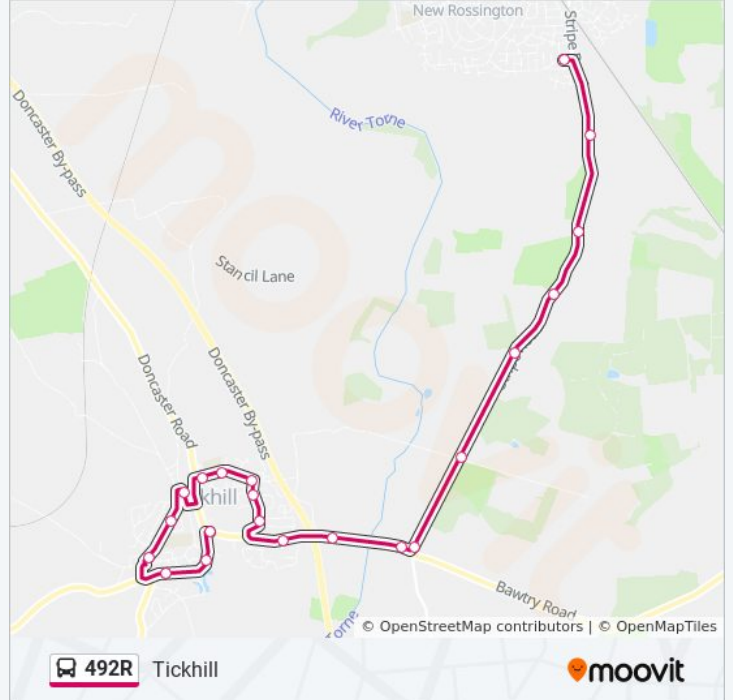

492R

Tickhill

Get The App

The 492R bus line Tickhill has one route. For regular weekdays, their operation hours are:

(1) Tickhill: 14:48

Use the Moovit App to find the closest 492R bus station near you and find out when is the next 492R bus arriving.

Direction: Tickhill

21 stops

[VIEW LINE SCHEDULE](#)

- Bond Street/Ashville
- Stripe Road/Common Lane
- Stripe Road/New England Cottages
- Stripe Road/Hesley Hall
- Stripe Road/Limpool Gate Cottages
- Stripe Road/High Common Lane
- Stripe Road/Bawtry Road
- Bawtry Road/Stripe Road
- Sunderland Street/Tollbar Bridge
- Sunderland Street/Sunderland Place
- Alderson Drive/Beech Avenue
- Alderson Drive/Airedale Avenue
- Common Lane/Alderson Drive
- Common Lane/Rye Croft
- Common Lane/North Gate
- Wilsic Road/Dadsley Road
- Wong Lane/St Marys Crescent
- Wong Lane/Pinfold Lane
- West Gate/Rawson Road
- Castlegate/Church Lane
- Sunderland Street/North Gate

492R bus Time Schedule

Tickhill Route Timetable:

Sunday	Not Operational
Monday	14:48
Tuesday	14:48
Wednesday	14:48
Thursday	14:48
Friday	14:48
Saturday	Not Operational

492R bus Info

Direction: Tickhill

Stops: 21

Trip Duration: 15 min

Line Summary:

492R bus time schedules and route maps are available in an offline PDF at moovitapp.com. Use the [Moovit App](#) to see live bus times, train schedule or subway schedule, and step-by-step directions for all public transit in Yorkshire.