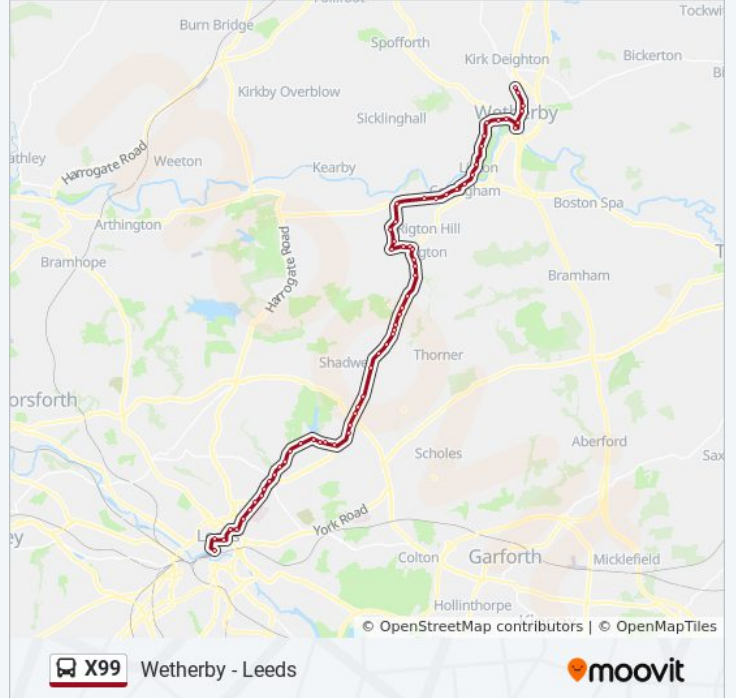

X99 bus Info

Direction: Deighton Bar

Stops: 9

Trip Duration: 6 min

Line Summary:

Direction: Leeds City Centre

69 stops

[VIEW LINE SCHEDULE](#)

X99 bus Info

Direction: Leeds City Centre

Stops: 69

Trip Duration: 54 min

Line Summary:

The Ridge
Windmill Inn
Linton Bridge
Kingfisher Reach
Collingham Sprt Grd
Langwith Avenue
Langwith Wood
Hillcrest
Harewood Road
Rose Croft
Moor Lane
E Keswick Main St
Rigton Grange
Woodacre Green
The Drive
Rigton Bank
Mill Lane
Church Lane
Hetchell View
Wayside Mount
Thorner Lane
Scarcroft Vill Hall
Ling Lane
Eversley View
Wood Farm
Grange Cottages
Stoney Lane
Carr Lane
Whinmoor Lane
Red Hall Lane
Red Hall Gardens
Roundhay Grange
Kentmere Gate

Direction: Wetherby

56 stops

[VIEW LINE SCHEDULE](#)

Station D
Victoria A
Byron Street
Cross Stamford St
Grant Avenue
Roseville Road
Elford Place
Lascelles Terrace
Fforde Grene Jct
Harehills Avenue
Roundhay Road Tesco

X99 bus Info

Direction: Wetherby

Stops: 56

Trip Duration: 53 min

Line Summary:

Ravenscar Avenue

Oakwood Clock

North Lane