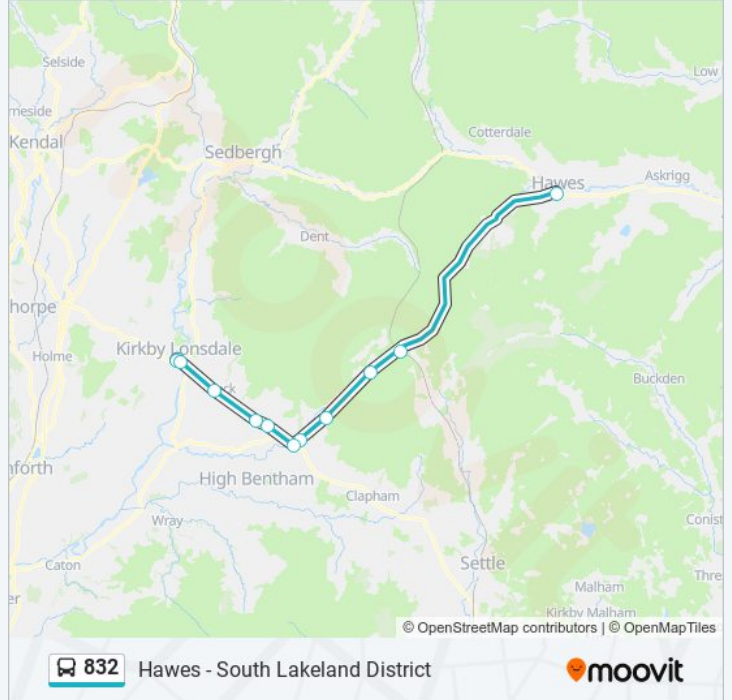

Direction: Hawes

12 stops

[VIEW LINE SCHEDULE](#)

Kirkby Lonsdale Booth's

Market Place

Lunefield Drive

Post Office

Masongill Le

Stops: 12

Trip Duration: 52 min

Line Summary:

Direction: Kirkby Lonsdale

12 stops

[VIEW LINE SCHEDULE](#)

- Market Place
- Ribblehead Station
- Hill Inn
- White Scar Caves
- Community Centre
- The Bridge Inn
- Westgate Lane
- Masongill Le
- Post Office
- Lunefield Drive
- New Road
- Kirkby Lonsdale Booth's

832 bus Time Schedule

Kirkby Lonsdale Route Timetable:

Sunday	12:40
Monday	Not Operational
Tuesday	Not Operational
Wednesday	Not Operational
Thursday	Not Operational
Friday	Not Operational
Saturday	Not Operational

832 bus Info

Direction: Kirkby Lonsdale

Stops: 12

Trip Duration: 50 min

Line Summary:

832 bus time schedules and route maps are available in an offline PDF at moovitapp.com. Use the [Moovit App](#) to see live bus times, train schedule or subway schedule, and step-by-step directions for all public transit in Yorkshire.