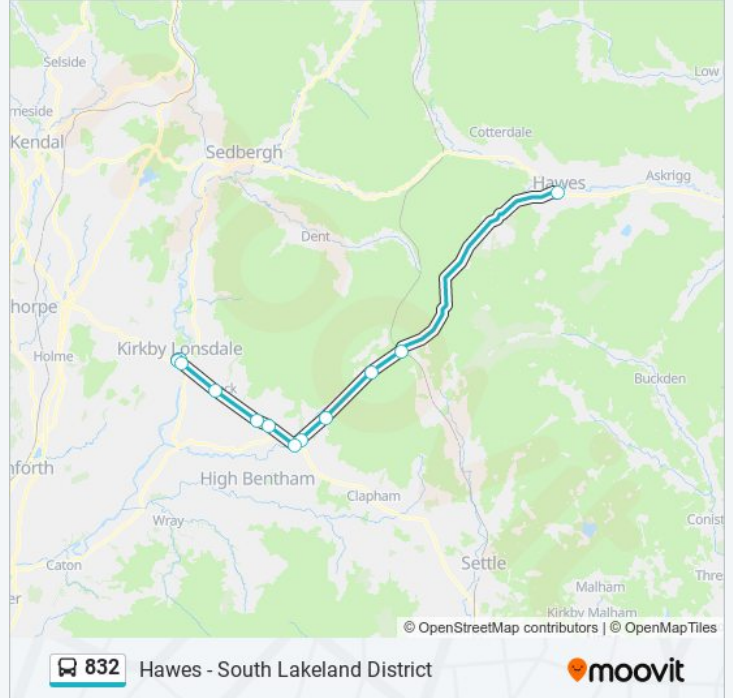

Direction: Hawes

12 stops

[VIEW LINE SCHEDULE](#)

Kirkby Lonsdale Booth's

Market Place

Lunefield Drive

Post Office

Masongill Le

Westgate Le

The Bridge Inn

Community Centre

White Scar Caves

Hill Inn

Ribblehead Station

Market Place

832 bus Time Schedule

Hawes Route Timetable:

Sunday	15:30
Monday	Not Operational
Tuesday	Not Operational
Wednesday	Not Operational
Thursday	Not Operational
Friday	Not Operational
Saturday	Not Operational

832 bus Info

Direction: Hawes

Stops: 12

Trip Duration: 52 min

Line Summary:

Direction: Kirkby Lonsdale

12 stops

[VIEW LINE SCHEDULE](#)

- Market Place
- Ribblehead Station
- Hill Inn
- White Scar Caves
- Community Centre
- The Bridge Inn
- Westgate Lane
- Masongill Le
- Post Office
- Lunefield Drive
- New Road
- Kirkby Lonsdale Booth's