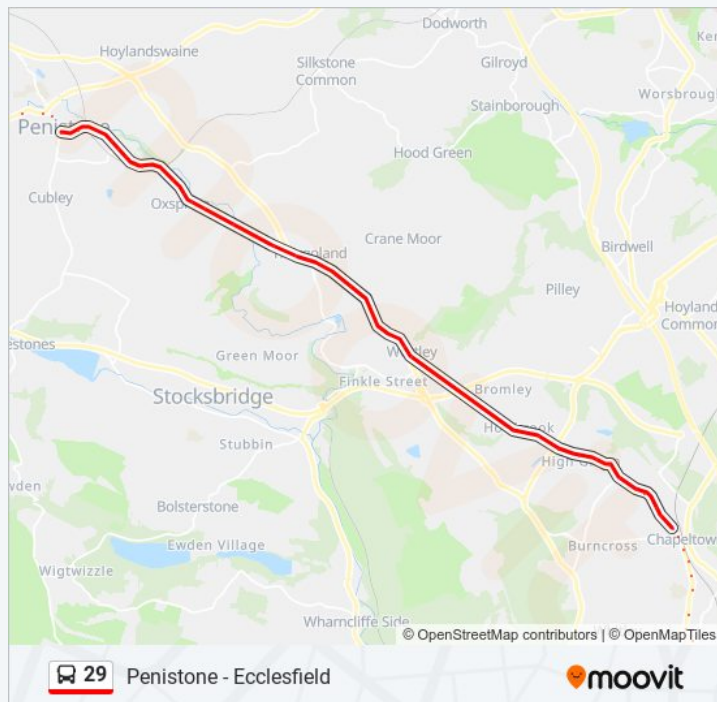

## 29 bus Info

**Direction:** Penistone

**Stops:** 63

**Trip Duration:** 27 min

**Line Summary:**

Mortomley Lane/Jeffcock Road

Wortley Road/Chapel Road

Wortley Road/Thompson Hill