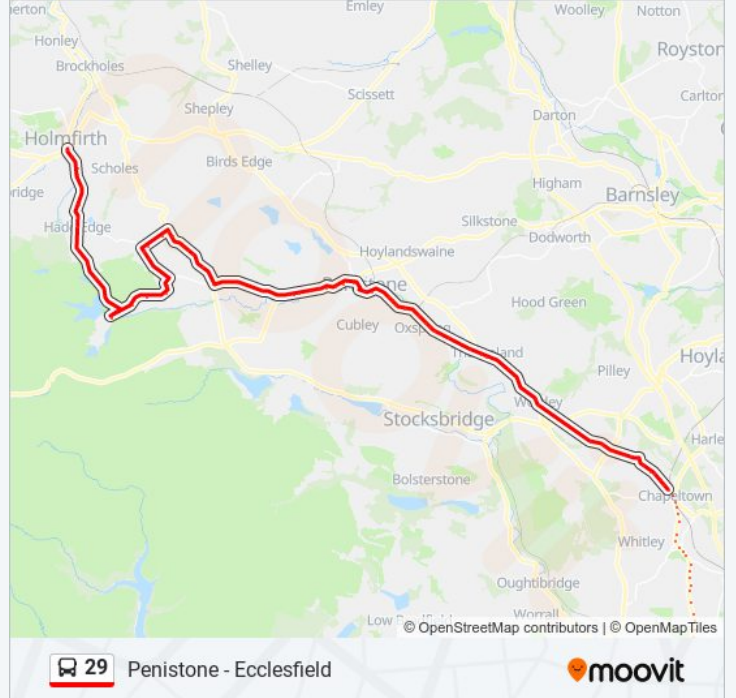

**29 bus Info**

**Direction:** Holmfirth

**Stops:** 101

**Trip Duration:** 73 min

**Line Summary:**

Barnsley Road/Horninglow Road  
Barnsley Road/Longley Lane  
Barnsley Road/Hereward Road  
Barnsley Road/Homestead Road  
Barnsley Road/Kinnaird Avenue  
Barnsley Road/Deerlands Avenue  
Highgreave/Tunwell Avenue  
Highgreave/High Greave Avenue  
Cross Hill/St Michaels Road  
Cross Hill/High Street  
The Common/Minster Road  
The Common/Station Road  
The Common/Washington Road  
The Common/Mill Road  
Chapelton Road/Whitley Lane  
Chapelton Road/Crakehall Road  
Chapelton Road/Crakehall Road  
Ecclesfield Road/Cowley View Road  
Ecclesfield Road/Park Avenue  
Ecclesfield Road/Park View Road  
Lound Side/Burncross Road  
Lound Side/Belmont Avenue  
Lane End/Mount Pleasant Drive  
Lane End/Bridge Inn Road  
Lane End/Worrall Road  
Mortomley Lane/Thornccliffe Lane  
Mortomley Lane/Greengate Lane  
Mortomley Lane/Jeffcock Road  
Wortley Road/Chapel Road  
Wortley Road/Thompson Hill  
Wortley Road/Westwood New Road  
Hollinberry Lane/Berry Lane  
Howbrook Lane/Berry Lane

Halifax Road/Park Avenue

Halifax Road/Hermit Hill Lane

Halifax Road/Crane Moor Road

Halifax Road/Churchfields

Halifax Road/Roper House Lane

Thurgoland Bank/Spring Wood

Thurgoland Bank/Sheffield Road

Sheffield Road/Bower Hill