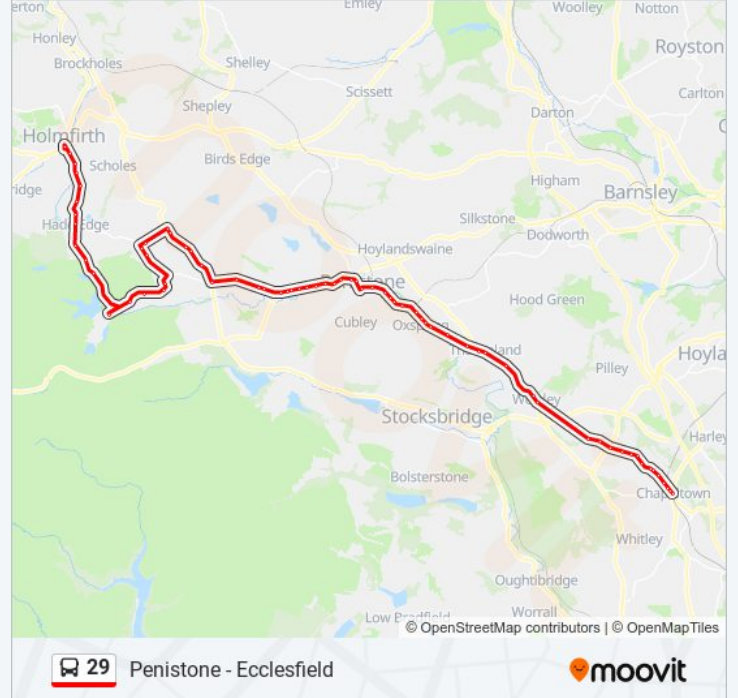

Sheffield Road/Bower Hill

Thurgoland Bank/Thurgoland Bridge

Thurgoland Bank/Spring Wood

Halifax Road/Roper House Lane

Halifax Road/Trinity Meadows

Halifax Road/Crane Moor Road

Penistone Road/Hermit Hill Lane  
Halifax Road/Park Avenue  
Howbrook Lane/Carr Head Road  
Hollinberry Lane/Westwood New Road  
Wortley Road/Westwood New Road  
Wortley Road/Westwood Road  
Wortley Road/New Street  
Mortomley Lane/Pack Horse Lane  
Mortomley Lane/Mortomley Close  
Lane End/Thornccliffe Lane  
Lane End/Worrall Road  
Lane End/Bridge Inn Road  
Lound Side/Mafeking Place  
Lound Side/Sussex Road  
Lound Side/Market Place  
Market Place/Lound Side

**Direction: Holmfirth**

101 stops

[VIEW LINE SCHEDULE](#)

Sheffield Interchange  
Wicker/Derek Dooley Way  
Spital Hill/Hallcar Street  
Burngreave Road/Brunswick Road  
Burngreave Road/Cranworth Road  
Burngreave Road/Minna Road  
Burngreave Road/Pitsmoor Road  
Barnsley Road/Orphanage Road  
Barnsley Road/Norwood Road  
Barnsley Road/Crabtree Close  
Barnsley Road/Coningsby Road  
Barnsley Road/Horndean Road  
Barnsley Road/Idsworth Road