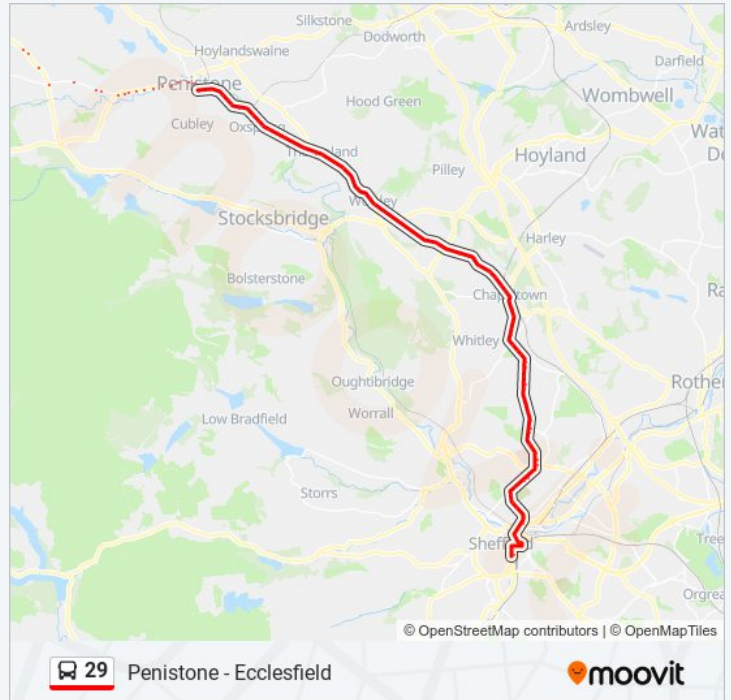

Lee Lane/Manchester Road

Manchester Road/West End Avenue

Manchester Road/Royd Lane

Manchester Road/Croft Drive

Manchester Road/Plumpton Way

Manchester Road/Mill Lane

Manchester Road/Towngate

Thurlstone Road/Stottercliffe Road

Thurlstone Road/Sanderson Road

Thurlstone Road/Talbot Road

## 29 bus Info

**Direction:** Sheffield Centre

**Stops:** 104

**Trip Duration:** 61 min

**Line Summary:**

Bridge Street/Wentworth Road

Market Place/St Mary's Street

Sheffield Road/Station Approach