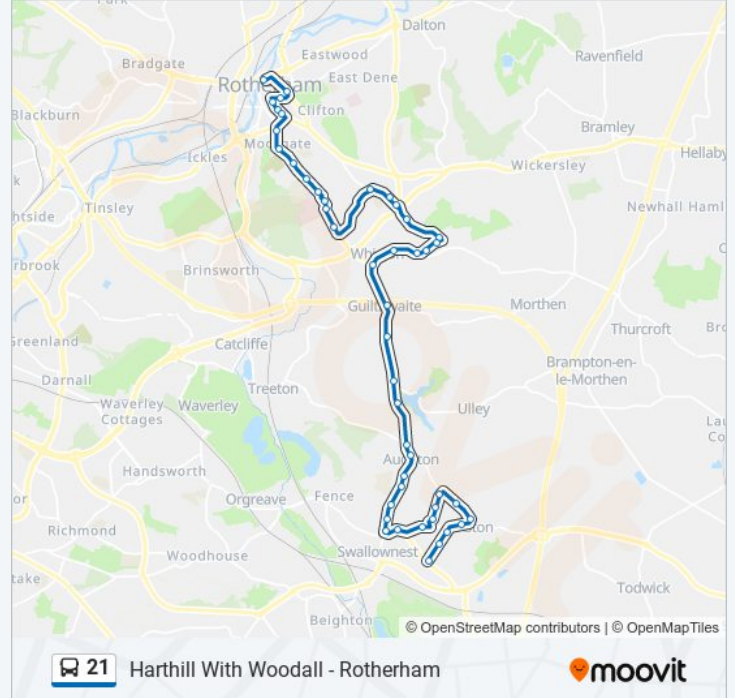

Direction: Aston

46 stops

[VIEW LINE SCHEDULE](#)

- Rotherham Interchange
- Wharnccliffe Street/Nelson Street
- Doncaster Gate/Percy Street
- Wellgate/Doncaster Gate
- Wellgate/Clifton Bank
- Wellgate/Albion Road
- Moorgate Road/Godstone Road
- Moorgate Road/Moorgate Chase
- Moorgate Road/Heather Close
- Moorgate Road/Brunswick Road
- Moorgate Road/Sitwell Vale
- Baker Street/Moorgate
- Baker Street/Oakwood Hall Drive
- Moorgate Road/Sitwell Grove
- Broom Lane/Broom Avenue
- Broom Lane/Stag Lane
- Broom Lane/East Bawtry Road
- Worrygoose Lane/Reresby Drive
- Worrygoose Lane/Greystones Road
- Greystones Road/Worrygoose Lane
- Greystones Road/Millydyke Close
- Greystones Road/Whiston Brook View

Holderness Drive/Arcubus Avenue

Holderness Drive/Verelst Avenue

Aughton Lane/Ulley Lane

Aughton Lane/Maple Grove

Worksop Road/The Chase

Lodge Lane/School Grove

Lodge Lane/Shaldon Grove

Lodge Lane/Nickerwood Drive

Moorgate Road/Moorgate Chase

Moorgate Road/Heather Close

Moorgate Road/Brunswick Road

Moorgate Road/Sitwell Vale

Baker Street/Moorgate

Baker Street/Oakwood Hall Drive

Moorgate Road/Sitwell Grove

Broom Lane/Broom Avenue

21 bus Info

Direction: Rotherham Town Centre

Stops: 81

Trip Duration: 55 min

Line Summary:

Station Road/Chantry Place

Station Road/Anston Avenue

Station Road/Victoria Close