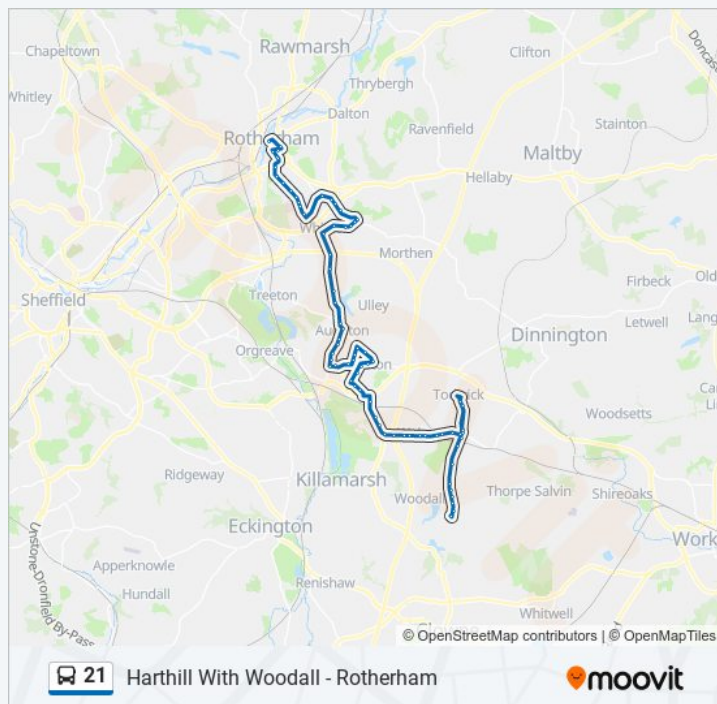

Aughton Road/Windy Ridge

Aughton Road/Aughton Avenue

Aughton Road/Alexandra Road

Rotherham Road/High Street

Rotherham Road/Main Street

Main Street/High Street

Worksop Road/Eden Grove

Holderness Drive/Fane Crescent

21 bus Info**Direction:** Harthill**Stops:** 77**Trip Duration:** 61 min**Line Summary:**

Holderness Drive/Arcubus Avenue

Holderness Drive/Verelst Avenue

Aughton Lane/Ulley Lane

Aughton Lane/Maple Grove

Worksop Road/The Chase

Lodge Lane/School Grove

Lodge Lane/Shaldon Grove

Lodge Lane/Nickerwood Drive

Mansfield Road/Waleswood View

Mansfield Road/Osprey Road

Mansfield Road/Aston Way

Mansfield Road/Waleswood Road

Mansfield Road/Cricket Field Lane

21 bus Info

Direction: Rotherham Town Centre

Stops: 81

Trip Duration: 55 min

Line Summary:

Station Road/Chantry Place

Station Road/Anston Avenue

Station Road/Victoria Close