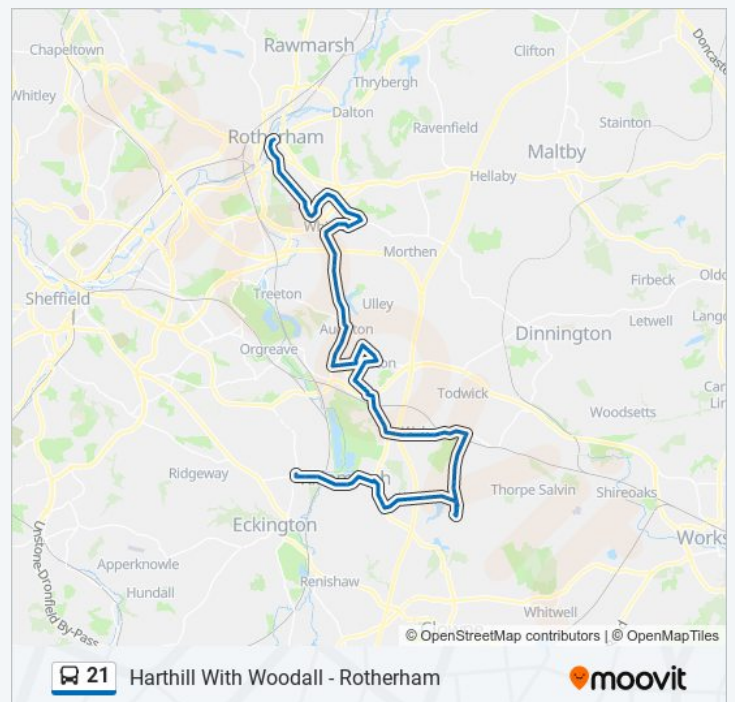

Union Street/Woodall Lane

Winney Hill/Crescent

Firvale/Winney Hill

Winney Hill/Firvale

Winney Hill/Crescent

Union Street/Woodall Lane

Union Street/Jackys Lane

Union Street/Thorne Road

Hard Lane/Northlands

Hard Lane/Hard Field

Hard Lane/Hard Bridge

Hard Lane/Osborne Road

21 bus Time Schedule

Rotherham Town Centre Route Timetable:

Sunday	06:50 - 22:50
Monday	06:50 - 22:50
Tuesday	04:47 - 22:50
Wednesday	04:47 - 22:50
Thursday	04:47 - 22:50
Friday	04:47 - 22:50
Saturday	04:47 - 22:50

21 bus Info

Direction: Rotherham Town Centre

Stops: 81

Trip Duration: 55 min

Line Summary:

Station Road/Chantry Place

Station Road/Anston Avenue

Station Road/Victoria Close

Wales Road/Colliery Road

Wales Road/Chapel Way

Wales Road/Chestnut Avenue

Wales Road/Lestermoor Avenue

Wales Road/Church Street

School Road/School Close

School Road/Cherry Tree Road

School Road/Almond Tree Road