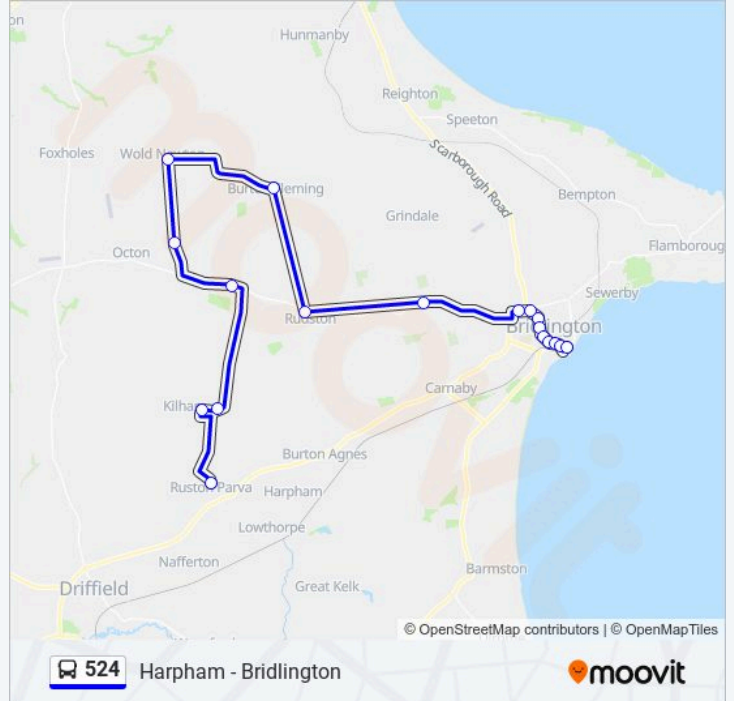

Use the Moovit App to find the closest 524 bus station near you and find out when is the next 524 bus arriving.

Direction: Boynton

16 stops

[VIEW LINE SCHEDULE](#)

Driffield George Street
Driffield Middle St South
Driffield Wansford Road
Driffield Bridlington Road
Driffield Bridlington Road
Driffield Bridlington Road
A614 Near Harpham
Ruston Parva Main Road
Kilham Middle Street
Kilham East Street
Rudston Grange
Thwing Dukes Lane
Wold Newton Butt Lane
Burton Fleming Front Street
Rudston Long Street
Boynton Bridlington Road

524 bus Info

Direction: Boynton

Stops: 16

Trip Duration: 45 min

Line Summary:

Direction: Bridlington

18 stops

[VIEW LINE SCHEDULE](#)

524 bus Info

Direction: Bridlington

Stops: 18

Trip Duration: 50 min

Line Summary:

Direction: Driffield

12 stops

[VIEW LINE SCHEDULE](#)

524 bus Info

Direction: Ruston Parva

Stops: 20

Trip Duration: 50 min

Line Summary:

Kilham Middle Street

Ruston Parva Main Road

524 bus time schedules and route maps are available in an offline PDF at moovitapp.com. Use the Moovit App to see live bus times, train schedule or subway schedule, and step-by-step directions for all public transit in Yorkshire.