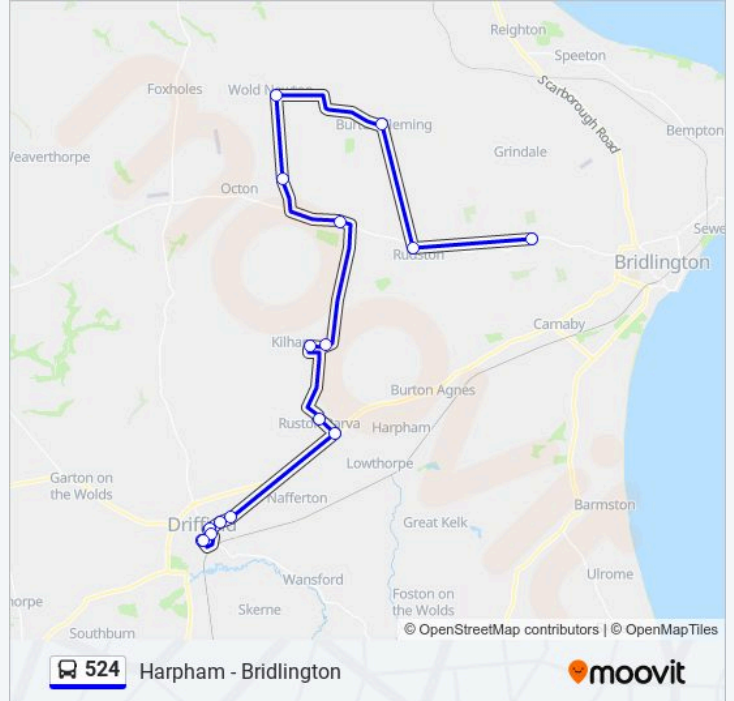

Use the Moovit App to find the closest 524 bus station near you and find out when is the next 524 bus arriving.

Direction: Boynton

16 stops

[VIEW LINE SCHEDULE](#)

Driffield George Street
Driffield Middle St South
Driffield Wansford Road
Driffield Bridlington Road
Driffield Bridlington Road
Driffield Bridlington Road
A614 Near Harpham
Ruston Parva Main Road
Kilham Middle Street
Kilham East Street
Rudston Grange
Thwing Dukes Lane
Wold Newton Butt Lane
Burton Fleming Front Street
Rudston Long Street
Boynton Bridlington Road

524 bus Info

Direction: Boynton

Stops: 16

Trip Duration: 45 min

Line Summary:

Direction: Bridlington

18 stops

[VIEW LINE SCHEDULE](#)

524 bus Info

Direction: Bridlington

Stops: 18

Trip Duration: 50 min

Line Summary:

Direction: Driffield

12 stops

[VIEW LINE SCHEDULE](#)

524 bus Info

Direction: Ruston Parva

Stops: 20

Trip Duration: 50 min

Line Summary:

Kilham Middle Street

Ruston Parva Main Road

524 bus time schedules and route maps are available in an offline PDF at moovitapp.com. Use the Moovit App to see live bus times, train schedule or subway schedule, and step-by-step directions for all public transit in Yorkshire.