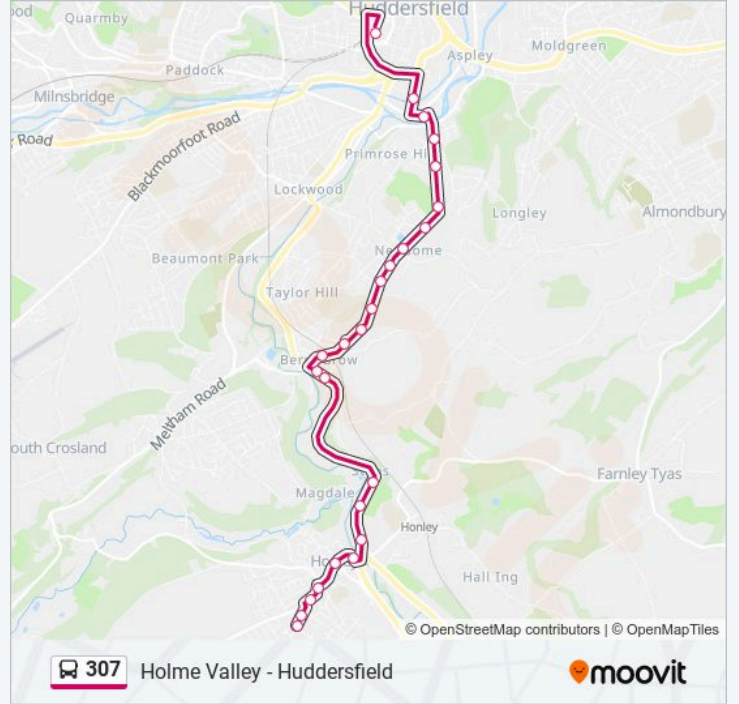

### Direction: Honley

29 stops

[VIEW LINE SCHEDULE](#)

- Huddersfield
- High Street (Stop H1)
- Chapel Hill
- Colne Road
- Firth Street
- Kings Bridge
- Malvern Road
- Stile Common Road
- Tunnacliffe Road
- Dawson Road
- Newsome Church
- St Johns Avenue
- Castle Avenue
- Castle Hill School
- Caldercliffe Road
- Newsome Rd South Birch Road
- Waingate School Lane
- Parkgate
- Berry Brow Flats
- Hanging Stone Road Park Wood
- Queens Square

### 307 bus Info

**Direction:** Honley

**Stops:** 29

**Trip Duration:** 26 min

**Line Summary:**

Reins Terrace

Eastgate Northgate

Westgate Marsh Gardens

**307 bus Info**

**Direction:** Huddersfield Town Centre

**Stops:** 25

**Trip Duration:** 24 min

**Line Summary:**

Dawson Road

Tunnacliffe Road

Stile Common Road

Malvern Road

Kings Bridge

Queen Street South

Huddersfield

307 bus time schedules and route maps are available in an offline PDF at [moovitapp.com](https://moovitapp.com). Use the Moovit App to see live bus times, train schedule or subway schedule, and step-by-step directions for all public transit in Yorkshire.