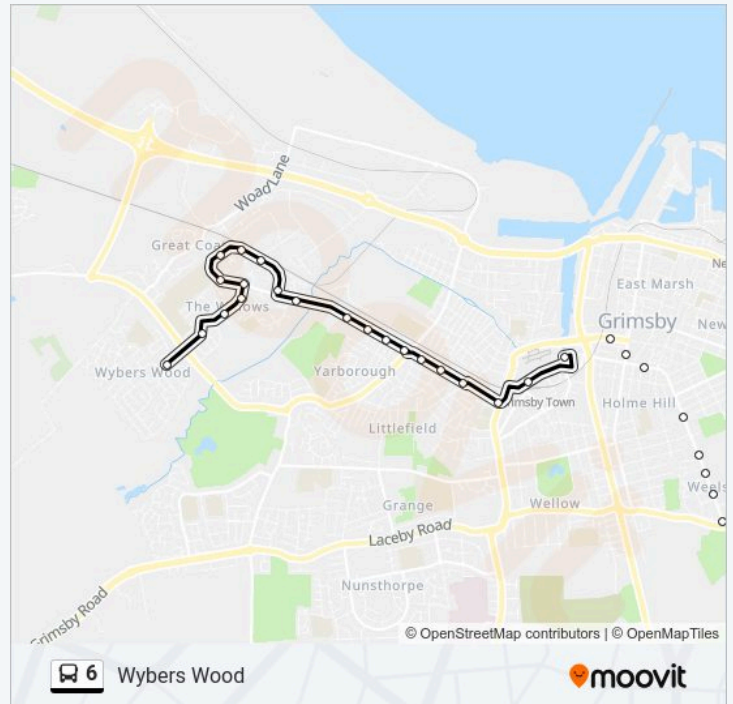

Direction: Cleethorpes Pier

Stops: 47

Trip Duration: 43 min

Line Summary:

- Naseby Drive
- Lynton Parade
- Marshall Avenue
- Littlefield Lane
- Cartergate
- Old Market Place
- Yarborough Hotel
- Riverhead Exchange (Stand G)
- Asda
- Hainton Avenue
- Heneage Road
- Ladysmith Street
- Julian Street
- Columbia Road
- Medical Centre
- Beverley Crescent
- Whitby Drive
- Ladysmith Road
- Vivian Avenue
- Stamford Club
- Clee Crescent
- Kelham Road
- St Hughes Avenue
- Memorial Hall
- St Peters Avenue
- Alexandra Road (Stand D)

Beverley Crescent

Medical Centre

Columbia Road

Edward Street

Bradley Street

Holles Street

Riverhead Exchange (Stand E)

St James Church Stop 1

Friday	07:40-17:48
Saturday	07:40-17:48
Sunday	09:00-17:40

6 bus Info

Direction: Wybers Wood

Stops: 38

Trip Duration: 38 min

Line Summary:

The Willows

Larmour Road

Timberley Drive

6 bus time schedules and route maps are available in an offline PDF at moovitapp.com. Use the Moovit App to see live bus times, train schedule or subway schedule, and step-by-step directions for all public transit in Yorkshire.