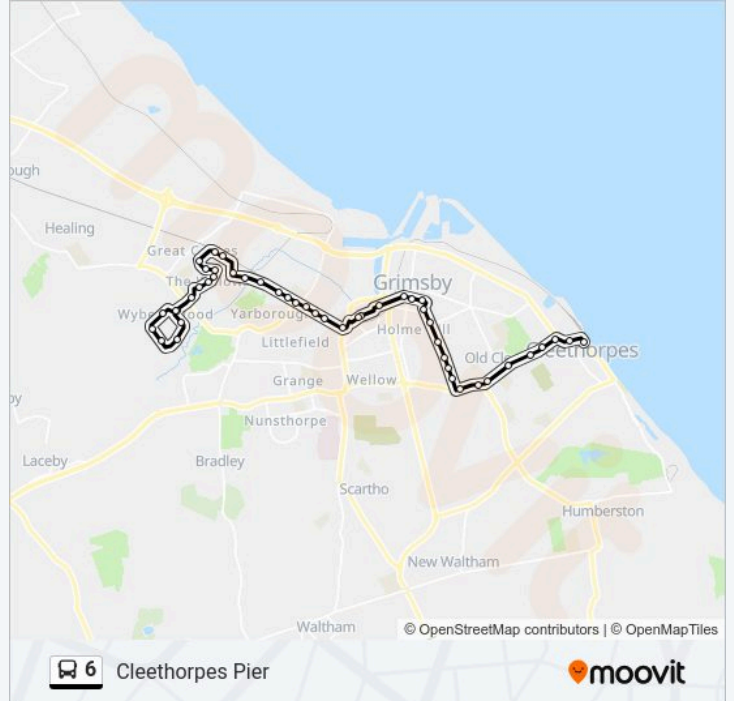

 6 Line

Cleethorpes Pier

Get The App

The 6 bus line (Cleethorpes Pier) has 3 routes. For regular weekdays, their operation hours are: (1) Cleethorpes Pier: 07:30-18:00(2) Grimsby Town Centre: 18:30(3) Wybers Wood: 07:40-17:48 Use the Moovit App to find the closest 6 bus station near you and find out when is the next 6 bus arriving.

Direction: Cleethorpes Pier

47 stops

[VIEW LINE SCHEDULE](#)

- Timberley Drive
- Grey Friars
- Dymoke Drive
- St Nicholas Drive
- Oakwood Drive
- Candlesby Road
- Timberley Drive
- Larmour Road
- Anderby Drive
- The Willows
- Hillary Way
- Wingate Road
- Service Road 21
- Cromwell Road
- Calvary Church
- Ravenscar Road
- Chatteris House
- Queensway
- Grimsby Leisure Centre
- Douglas Avenue
- Roseveare Avenue

6 bus Time Schedule

Cleethorpes Pier Route Timetable:

Monday	07:30-18:00
Tuesday	07:30-18:00
Wednesday	Not Operational
Thursday	07:30-18:00
Friday	07:30-18:00
Saturday	07:30-18:00
Sunday	08:20-17:20

6 bus Info

Direction: Cleethorpes Pier

Stops: 47

Trip Duration: 43 min

Line Summary:

- Naseby Drive
- Lynton Parade
- Marshall Avenue
- Littlefield Lane
- Cartergate
- Old Market Place
- Yarborough Hotel
- Riverhead Exchange (Stand G)
- Asda
- Hainton Avenue
- Heneage Road
- Ladysmith Street
- Julian Street
- Columbia Road
- Medical Centre
- Beverley Crescent
- Whitby Drive
- Ladysmith Road
- Vivian Avenue
- Stamford Club
- Clee Crescent
- Kelham Road
- St Hughes Avenue
- Memorial Hall
- St Peters Avenue
- Alexandra Road (Stand D)