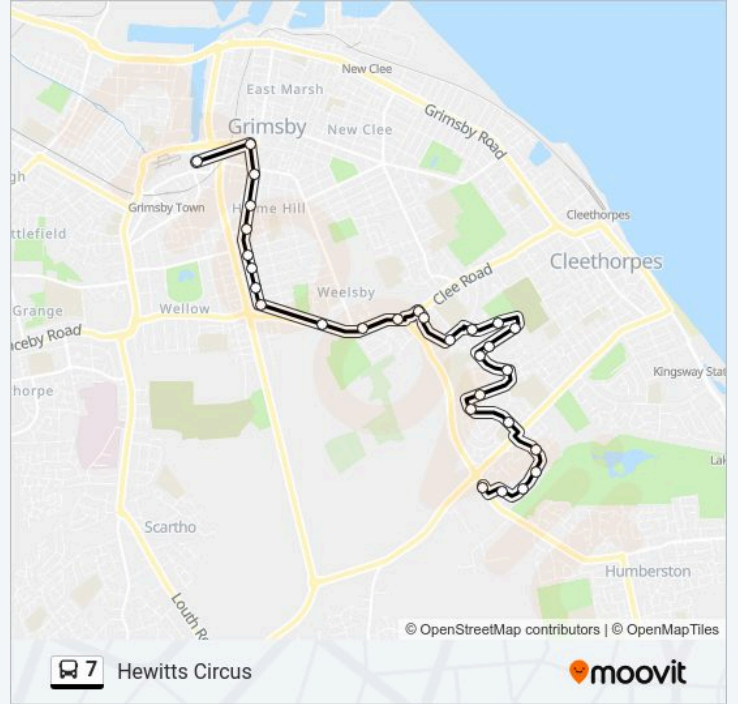

Penshurst Road

Warwick Road

Brian Avenue

Philip Avenue

High Thorpe Crescent

Ashby Road

Pytchley Walk

Wells Crescent

Aspen Court

Ash Court

Hewitt's Avenue

7 bus time schedules and route maps are available in an offline PDF at moovitapp.com. Use the Moovit App to see live bus times, train schedule or subway schedule, and step-by-step directions for all public transit in Yorkshire.

© 2024 Moovit - All Rights Reserved