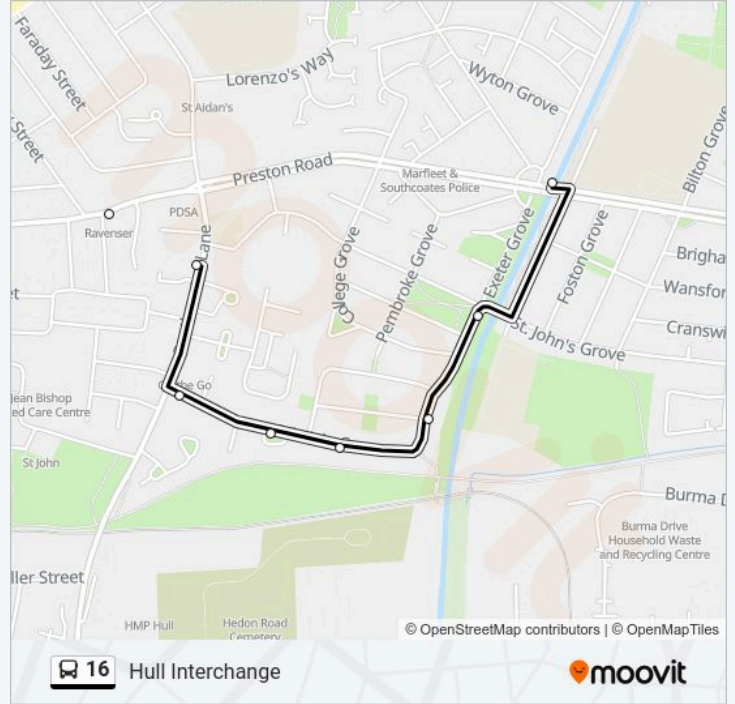

Direction: Siemens

16 stops

[VIEW LINE SCHEDULE](#)

Hull Interchange
Prospect Street B
Bond Street B
Alfred Gelder Street A
Alfred Gelder Street D
St Mary's Church
King William House
Ocean Boulevard
Humber View
St Abbs Close
Ocean Boulevard
Victoria Park
Chandlers Court
Bridgewater Drive
Navigation Way
Siemens Factory

Stops: 16

Trip Duration: 16 min

Line Summary:

Direction: Preston Road

29 stops

[VIEW LINE SCHEDULE](#)

- Hull Interchange
- Prospect Street B
- Bond Street B
- Alfred Gelder Street A
- Alfred Gelder Street D
- St Mary's Church
- King William House
- Ocean Boulevard
- Humber View
- St Abbs Close
- Ocean Boulevard
- Victoria Park
- Chandlers Court
- Bridgegate Drive
- Navigation Way
- Siemens Factory
- Earles Road
- The Mount Retail Park

Direction: Hull Interchange

32 stops
[VIEW LINE SCHEDULE](#)

Exeter Grove
 St John's Grove
 Glaisdale Grove
 Columbarium
 Bransdale Grove
 Southcoates Lane
 North Country Court
 The Ravenser
 Henley Drive
 The Highland Laddie
 Steynburg Street
 Middleburg Street
 Arundel Court
 Wentworth Way
 Ripon Way
 Siemens Factory
 Earles Road
 Mast Drive

16 bus Info

Direction: Hull Interchange
Stops: 32
Trip Duration: 29 min
Line Summary:

Helm Drive
Maldon Drive
Ocean Boulevard
Humber View
St Abbs Close
Ocean Boulevard
The Haven
Humber Street
Bowlalley Lane
Alfred Gelder Street F
Alfred Gelder Street G
Bond Street E
Albion Street D
Hull Interchange