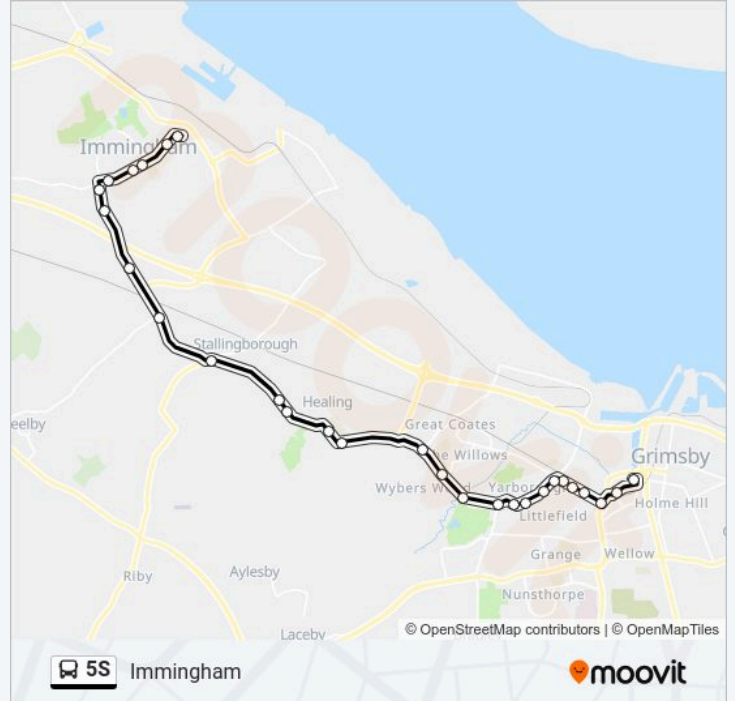

Garage

Keelby Road

Gatehouse Farm

Highfield Farm

Hume Brae

Highfield Avenue

Margaret Street

Civic Centre

Worsley Road

County Hotel

5S bus time schedules and route maps are available in an offline PDF at moovitapp.com. Use the Moovit App to see live bus times, train schedule or subway schedule, and step-by-step directions for all public transit in Yorkshire.

© 2024 Moovit - All Rights Reserved