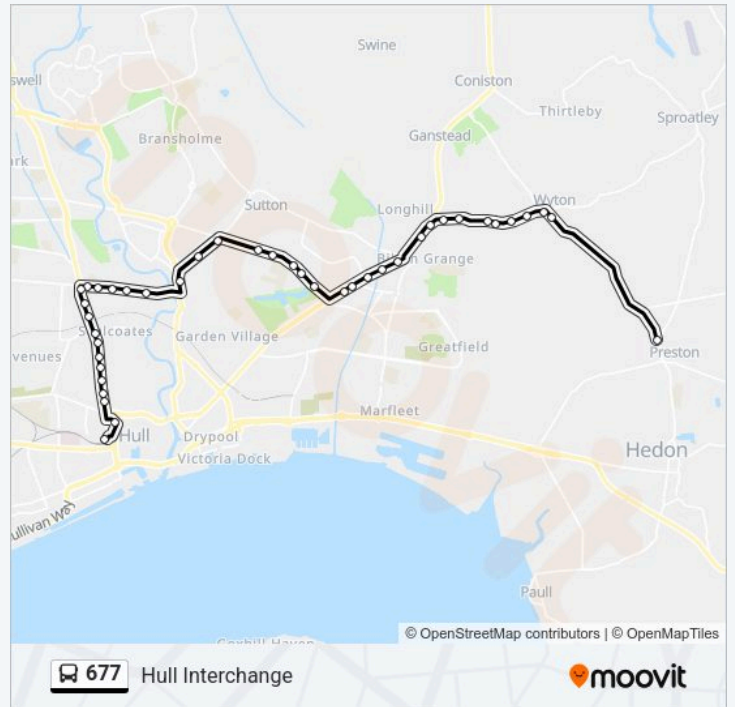

- Thanet School
- Shipton Close
- The Apollo
- Ardmore Close
- Bellfield Avenue
- Charnock Avenue
- Ellesmere Avenue
- Lawrence Avenue
- Clarence Avenue
- Clapham Avenue
- Gillshill School
- Lambwath Road
- Geneva Way
- Foredyke Avenue
- Rix Road
- Pearson Way
- Clough Road Police Station
- Sissons Way
- Ryde Avenue
- Minton Street
- Clough Road
- Washington Street
- Ryde Street
- Melwood Grove
- Epworth Street
- Temple Street
- St Hilda Street
- Somerscales Street
- Harley Street
- College Street
- Prospect Street A
- Hull Interchange

Trip Duration: 38 min
Line Summary: