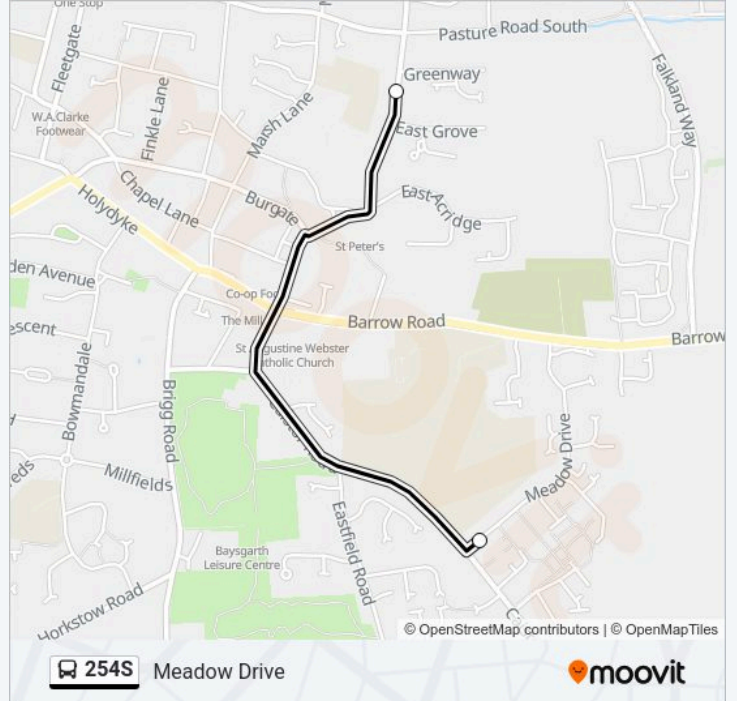

🗺️ 254S Line

Meadow Drive

Get The App

The 254S bus line (Meadow Drive) has 2 routes. For regular weekdays, their operation hours are:

(1) Meadow Drive: 09:40-16:20(2) Meadow Drive: 16:37

Use the Moovit App to find the closest 254S bus station near you and find out when is the next 254S bus arriving.

**Direction: Meadow Drive**

2 stops

[VIEW LINE SCHEDULE](#)

Meadow Drive

East Grove

**254S bus Time Schedule**

Meadow Drive Route Timetable:

Monday	09:40-16:20
Tuesday	09:40-16:20
Wednesday	09:40-16:20
Thursday	09:40-16:20
Friday	09:40-16:20
Saturday	Not Operational
Sunday	Not Operational

**254S bus Info**

**Direction:** Meadow Drive

**Stops:** 2

**Trip Duration:** 8 min

**Line Summary:**

**Direction: Meadow Drive**

2 stops

[VIEW LINE SCHEDULE](#)

**Direction:** Meadow Drive

**Stops:** 2

**Trip Duration:** 5 min

**Line Summary:**