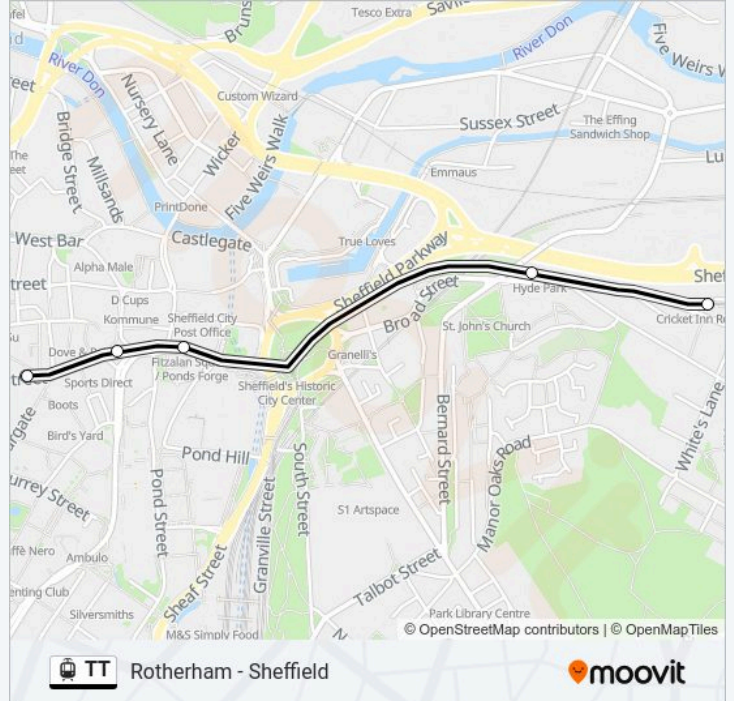

Use the Moovit App to find the closest TT station near you and find out when is the next TT arriving.

Direction: Cathedral From City Hall

14 stops

[VIEW LINE SCHEDULE](#)

- Parkgate
- Rotherham Station
- Meadowhall South - Tinsley
- Carbrook
- Valley Entertainment
- Arena - Don Valley
- Attercliffe
- Woodbourn Road
- Nunnery Square
- Cricket Inn Road
- Hyde Park
- Fitzalan Sq - Ponds Forge
- Castle Square
- Cathedral

TT Info

Direction: Cathedral From City Hall

Stops: 14

Trip Duration: 26 min

Line Summary:

Direction: Cricket Inn Road From City

5 stops

[VIEW LINE SCHEDULE](#)

TT Info

Direction: Cricket Inn Road From City

Stops: 5

Trip Duration: 6 min

Line Summary:

Direction: Parkgate To Sheffield

14 stops

[VIEW LINE SCHEDULE](#)

TT Time Schedule

Parkgate To Sheffield Route Timetable:

Sunday	08:32 - 20:30
Monday	05:27 - 23:27
Tuesday	05:27 - 23:27
Wednesday	05:27 - 23:27
Thursday	05:27 - 23:27
Friday	05:27 - 23:27
Saturday	05:27 - 23:27