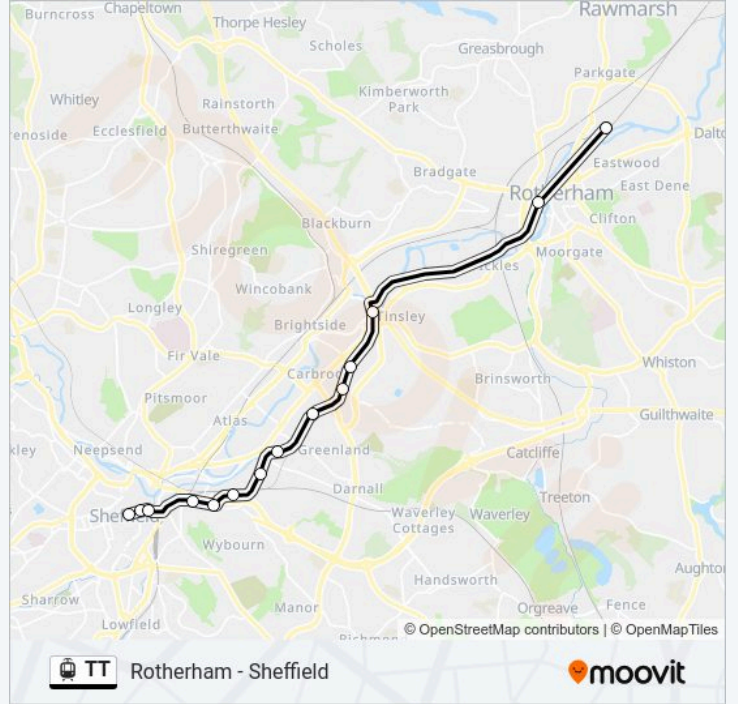

TT Info

Direction: Cathedral From City Hall

Stops: 14

Trip Duration: 26 min

Line Summary:

Direction: Cricket Inn Road From City

5 stops

[VIEW LINE SCHEDULE](#)

TT Info

Direction: Cricket Inn Road From City

Stops: 5

Trip Duration: 6 min

Line Summary:

Direction: Parkgate To Sheffield

14 stops

[VIEW LINE SCHEDULE](#)

TT Time Schedule

Parkgate To Sheffield Route Timetable:

Sunday	08:32 - 20:30
Monday	05:27 - 23:27
Tuesday	05:27 - 23:27
Wednesday	05:27 - 23:27
Thursday	05:27 - 23:27
Friday	05:27 - 23:27
Saturday	05:27 - 23:27

TT Info

Direction: Parkgate To Sheffield

Stops: 14

Trip Duration: 27 min

Line Summary:

TT time schedules and route maps are available in an offline PDF at moovitapp.com. Use the Moovit App to see live bus times, train schedule or subway schedule, and step-by-step directions for all public transit in Yorkshire.