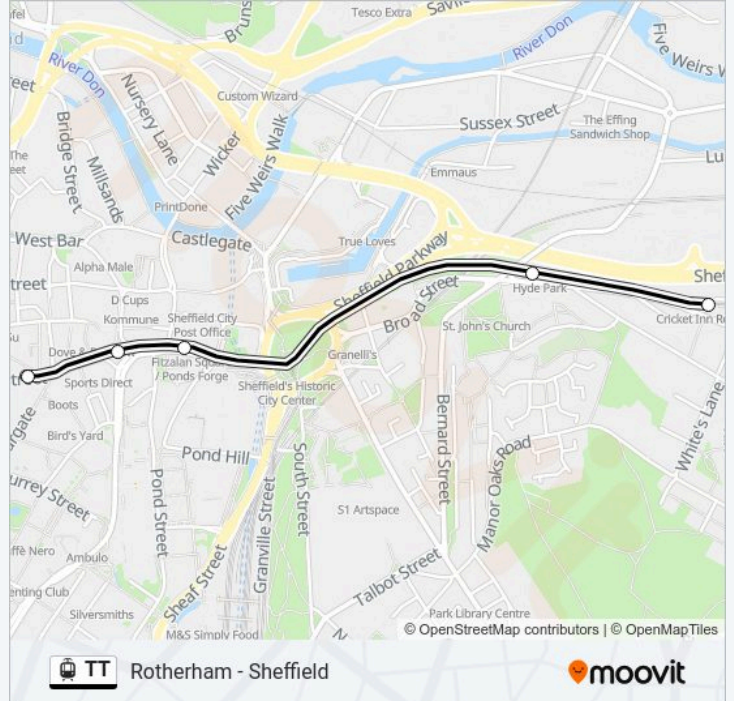

Use the Moovit App to find the closest TT station near you and find out when is the next TT arriving.

Direction: Cathedral From City Hall

14 stops

[VIEW LINE SCHEDULE](#)

- Parkgate
- Rotherham Station
- Meadowhall South - Tinsley
- Carbrook
- Valley Entertainment
- Arena - Don Valley
- Attercliffe
- Woodbourn Road
- Nunnery Square
- Cricket Inn Road
- Hyde Park
- Fitzalan Sq - Ponds Forge
- Castle Square
- Cathedral

TT Info

Direction: Cathedral From City Hall

Stops: 14

Trip Duration: 26 min

Line Summary:

Direction: Cricket Inn Road From City

5 stops

[VIEW LINE SCHEDULE](#)

TT Info

Direction: Cricket Inn Road From City

Stops: 5

Trip Duration: 6 min

Line Summary:

Direction: Parkgate To Sheffield

14 stops

[VIEW LINE SCHEDULE](#)

TT Time Schedule

Parkgate To Sheffield Route Timetable:

Sunday	08:32 - 20:30
Monday	05:27 - 23:27
Tuesday	05:27 - 23:27
Wednesday	05:27 - 23:27
Thursday	05:27 - 23:27
Friday	05:27 - 23:27
Saturday	05:27 - 23:27