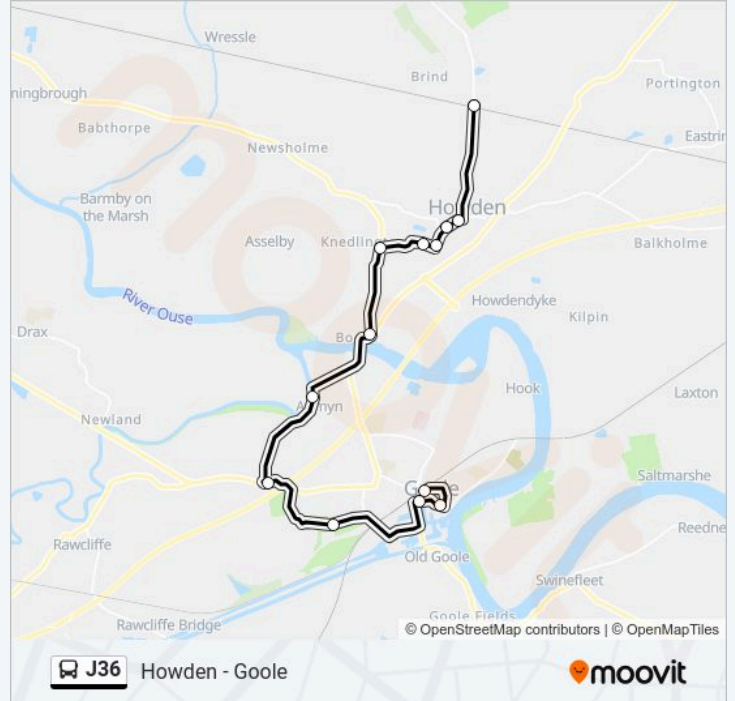

J36 Line

Howden - Goole

Get The App

The J36 bus line (Howden - Goole) has 2 routes. For regular weekdays, their operation hours are:

(1) Howden Rail Station: 06:05-22:00(2) Goole Vermuyden Way: 06:15-22:35

Use the Moovit App to find the closest J36 bus station near you and find out when is the next J36 bus arriving.

Direction: Howden Rail Station

13 stops

[VIEW LINE SCHEDULE](#)

Goole Interchange
Goole North Street
Goole Stanhope Street
Goole Tom Pudding Way
Glews Services A614
Airmyn High Street
Howden Ferryboat Inn
Knedlington A63
Howden Knedlington Road
Howden Pinfold Street
Howden Bridgegate
Howden Bridgegate
Howden Railway Stn

J36 bus Info**Direction:** Howden Rail Station**Stops:** 13**Trip Duration:** 28 min**Line Summary:**

Direction: Goole Vermuyden Way

16 stops

[VIEW LINE SCHEDULE](#)

- Howden Railway Stn
- Howden War Memorial
- Howden Pinfold Street
- Howden Knedlington Road
- Howden Knedlington Road
- Knedlington B1228
- Howden Ferryboat Inn
- Airmyn High Street
- Glews Services A614
- Goole Tom Pudding Way
- Goole Andersen Road
- Goole Rawcliffe Road
- Goole Boothferry Road
- Goole Boothferry Rd
- Goole Boothferry Road
- Goole Vermuyden Way

J36 bus Info

Direction: Goole Vermuyden Way

Stops: 16

Trip Duration: 27 min

Line Summary:

J36 bus time schedules and route maps are available in an offline PDF at moovitapp.com. Use the Moovit App to see live bus times, train schedule or subway schedule, and step-by-step directions for all public transit in Yorkshire.